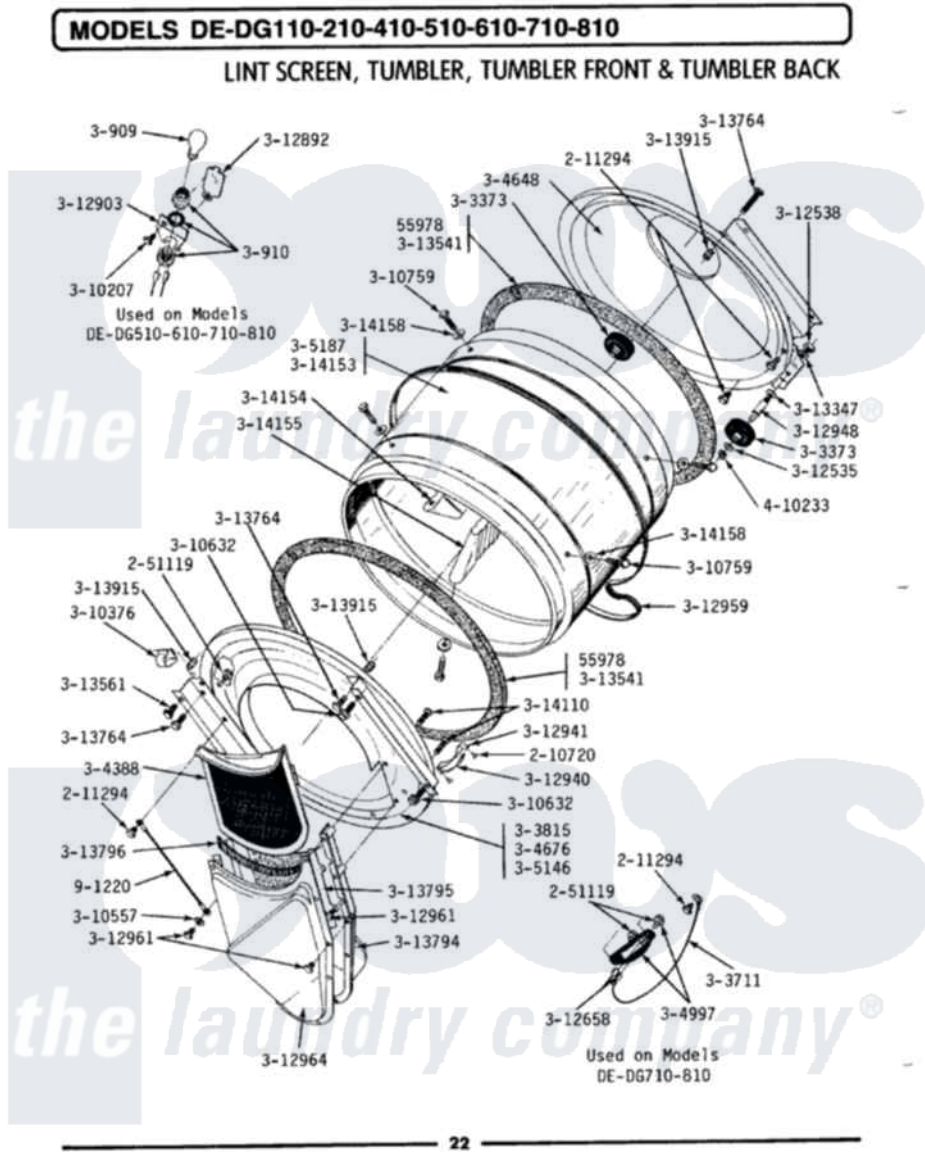

# Maytag GDE710 06 - LINT SCREEN, TUMBLER (FRONT & BACK)

Maytag Residential Maytag GDE710 Dryer Parts Parts Diagram 06 - LINT SCREEN, TUMBLER (FRONT & BACK)  
 Click on the part number to view part

Item	Original Part Number	Replaced By	Status	Part Description
1	<a href="#">Y055978</a>			Rubber Adhesive, 2 Oz Tube
2	<a href="#">210720</a>			Rivet, Bearing To Tumbler Frnt
3	211294	<a href="#">90767</a>		Screw, 8A X 3/8 HeX Washer Head Tapping
4	Y251119	<a href="#">3177991</a>		Screw
5	300909	<a href="#">8009</a>		Bulb-Light
6	300910		Not Available	RECEPTACLE
7	Y303373	<a href="#">12001541</a>		Drum Roller/Washer Assembly--W
8	<a href="#">Y303711</a>			Sensor Ground Wire
9	Y303815	<a href="#">33001231</a>		Front- Tumbler
10	Y304388	<a href="#">33001003</a>		Screen, Lint
11	Y304648	<a href="#">33001106</a>		Back, Tumbler
12	Y304676		Not Available	TUMBLER FRONT ASSEMBLY
13	<a href="#">304997</a>			Sensor Assembly With Screws
14	Y305146	<a href="#">306708</a>		Tumbler Front Assembly