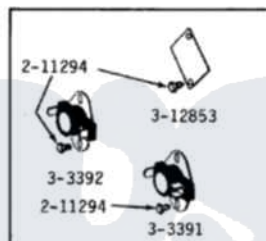

Maytag GDE710 07 - MOTOR, BLOWER, BASE FRAME & THERMOSTATS

MODELS DE-DG110-210-410-510-610-710-810

MOTOR, BLOWER, BASE FRAME & THERMOSTATS

MODEL DE-DG110
THERMOSTAT

MODEL DE-DG210
THERMOSTATS

Maytag Residential Maytag GDE710 Dryer Parts Diagram 07 - MOTOR, BLOWER, BASE FRAME & THERMOSTATS

Click on the part number to view part

Item	Original Part Number	Replaced By	Status	Part Description
1	Y014874			Screw, Idler Arm And Sleeve
2	Y015825			Clip, Motor To Motor Support
3	Y052740	62739		Nut, Lock
4	Y053241			Set Screw, Motor Pulley
5	211294	90767		Screw, 8A X 3/8 HeX Washer Head Tapping
6	Y303358	W10410999		Motor-Drve
7	Y303361		Not Available	BASE ASSY. (UPPER & LOWER)
8	Y303363	6-3033630		Idler Arm
9	Y303391	33303391		Thermostat, Cycling
10	303392			Thermostat, Cycling
NI	Y303394			Cool-Down Thermostat
12	Y303442			EXHAUST DUCT ASSEMBLY
13	Y303705	6-3037050		Pulley- ID
14	Y303836			Blower Wheel Assembly And Clamp