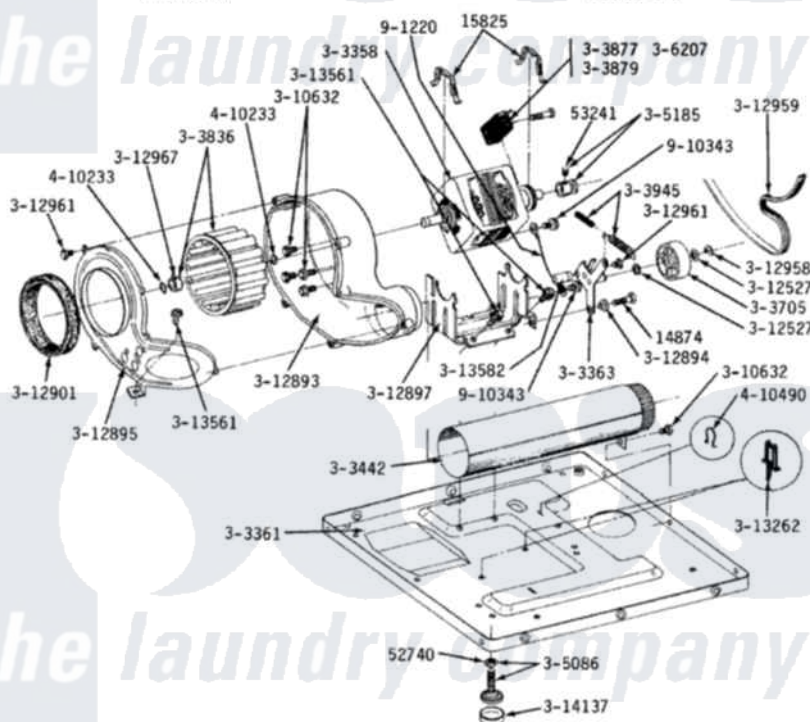

Maytag GDE710 07 - MOTOR, BLOWER, BASE FRAME & THERMOSTATS

MODELS DE-DG110-210-410-510-610-710-810

MOTOR, BLOWER, BASE FRAME & THERMOSTATS

MODEL DE-DG110
THERMOSTAT

MODEL DE-DG210
THERMOSTATS

Maytag Residential Maytag GDE710 Dryer Parts Diagram 07 - MOTOR, BLOWER, BASE FRAME & THERMOSTATS

Click on the part number to view part

Item	Original Part Number	Replaced By	Status	Part Description
1	Y014874			Screw, Idler Arm And Sleeve
2	Y015825			Clip, Motor To Motor Support
3	Y052740	62739		Nut, Lock
4	Y053241			Set Screw, Motor Pulley
5	211294	90767		Screw, 8A X 3/8 HeX Washer Head Tapping
6	Y303358	W10410999		Motor-Drve
7	Y303361		Not Available	BASE ASSY. (UPPER & LOWER)
8	Y303363	6-3033630		Idler Arm
9	Y303391	33303391		Thermostat, Cycling
10	303392			Thermostat, Cycling
NI	Y303394			Cool-Down Thermostat
12	Y303442			EXHAUST DUCT ASSEMBLY
13	Y303705	6-3037050		Pulley- ID
14	Y303836			Blower Wheel Assembly And Clamp