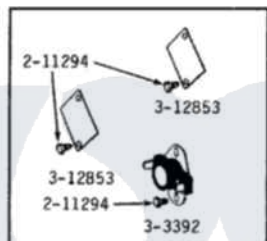

Maytag GDE710 07 - MOTOR, BLOWER, BASE FRAME & THERMOSTATS

MODELS DE-DG110-210-410-510-610-710-810

MOTOR, BLOWER, BASE FRAME & THERMOSTATS

MODEL DE-DG110
THERMOSTAT

MODEL DE-DG210
THERMOSTATS

Maytag Residential Maytag GDE710 Dryer Parts Diagram 07 - MOTOR, BLOWER, BASE FRAME & THERMOSTATS

Click on the part number to view part

Item	Original Part Number	Replaced By	Status	Part Description
1	Y014874			Screw, Idler Arm And Sleeve
2	Y015825			Clip, Motor To Motor Support
3	Y052740	62739		Nut, Lock
4	Y053241			Set Screw, Motor Pulley
5	211294	90767		Screw, 8A X 3/8 HeX Washer Head Tapping
6	Y303358	W10410999		Motor-Drve
7	Y303361		Not Available	BASE ASSY. (UPPER & LOWER)
8	Y303363	6-3033630		Idler Arm
9	Y303391	33303391		Thermostat, Cycling
10	303392			Thermostat, Cycling
NI	Y303394			Cool-Down Thermostat
12	Y303442			EXHAUST DUCT ASSEMBLY
13	Y303705	6-3037050		Pulley- ID
14	Y303836			Blower Wheel Assembly And Clamp