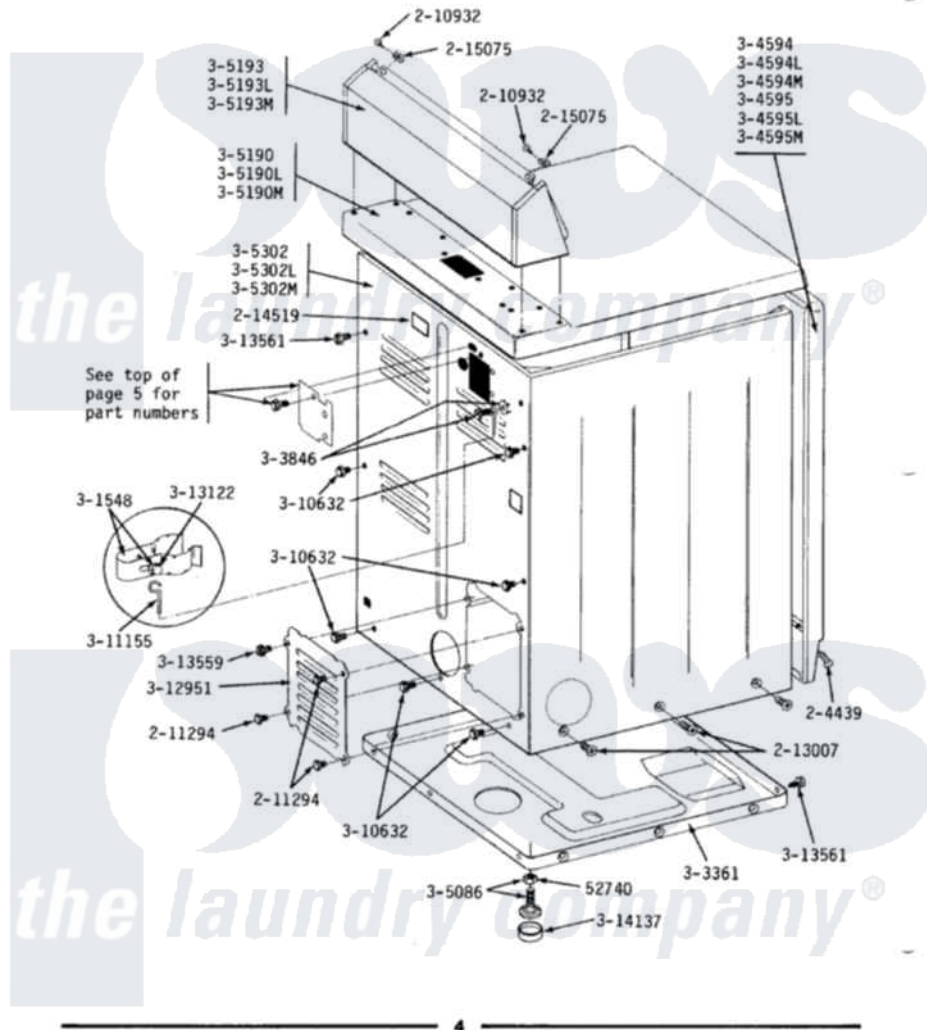

Maytag GDE710 08 - REAR VIEW

MODELS DE-DG110-210-410-510-610-710-810 REAR VIEW

Maytag [Residential Maytag GDE710 Dryer Parts](#) Parts Diagram 08 - REAR VIEW

[Click on the part number to view part](#)

Item	Original Part Number	Replaced By	Status	Part Description
1	Y052740	62739		Nut, Lock
NI	Y201808			Converter
"	204439			Screw And Fstner Assembly
4	210932			Screw, No.8 X 9/16 Ctsk Note: Screw, Inlet Duct
5	211294	90767		Screw, 8A X 3/8 HeX Washer Head Tapping
NI	211881			Grommet, Cord Part Not Used- Gas Models Only
7	213007			Xfor Cabinet See Cabinet, Back
8	214519			LABEL, ELECTRICAL INSTR. PART NOT USED-GAS MODELS ONLY
9	215075			Fastener, Control Panel To Console
10	301548			Clamp, Ground Wire
11	302521		Not Available	CORD, POWER PART NOT USED-GAS MODELS ONLY

12	Y303361		Not Available	BASE ASSY. (UPPER & LOWER)
NI	303846	22003781		Screw, Ground Strap
14	304594			Front Panel-White
15	304594L		Not Available	FRONT PANEL-ALMOND
16	304594M	3369903		Dishrack
19	304595M		Not Available	FRONT PANEL-HARVEST WHEAT
20	Y305086			Adjustable Leg And Nut
23	305190M		Not Available	TOP COVER-HARVEST WHEAT
26	305193M		Not Available	CONSOLE-HARVEST WHEAT
29	305302M		Not Available	CABINET-HARVEST WHEAT
NI	Y310632	1163839		Screw
"	Y310632	1163839		Screw
"	311155			Ground Wire And Clamp
32	Y311270			Washer, Terminal Block
33	Y311423	489483		Screw 10-32 X 1/2
NI	311484	112432		Nut
"	Y312184			Strap, Grounding
"	Y312209	W10001200		Screw
"	Y312904			Bracket, Terminal Block
"	Y312905		Not Available	COVER, TERMINAL
39	Y312951		Not Available	ACCESS COVER, BACK
40	313122			Screw - Baffle To Tumbler
41	Y313559			Screw
NI	Y313561			Screw---NA
"	Y313561			Screw---NA
43	Y314137			Foot, Rubber
NI	400008			Block, Terminal