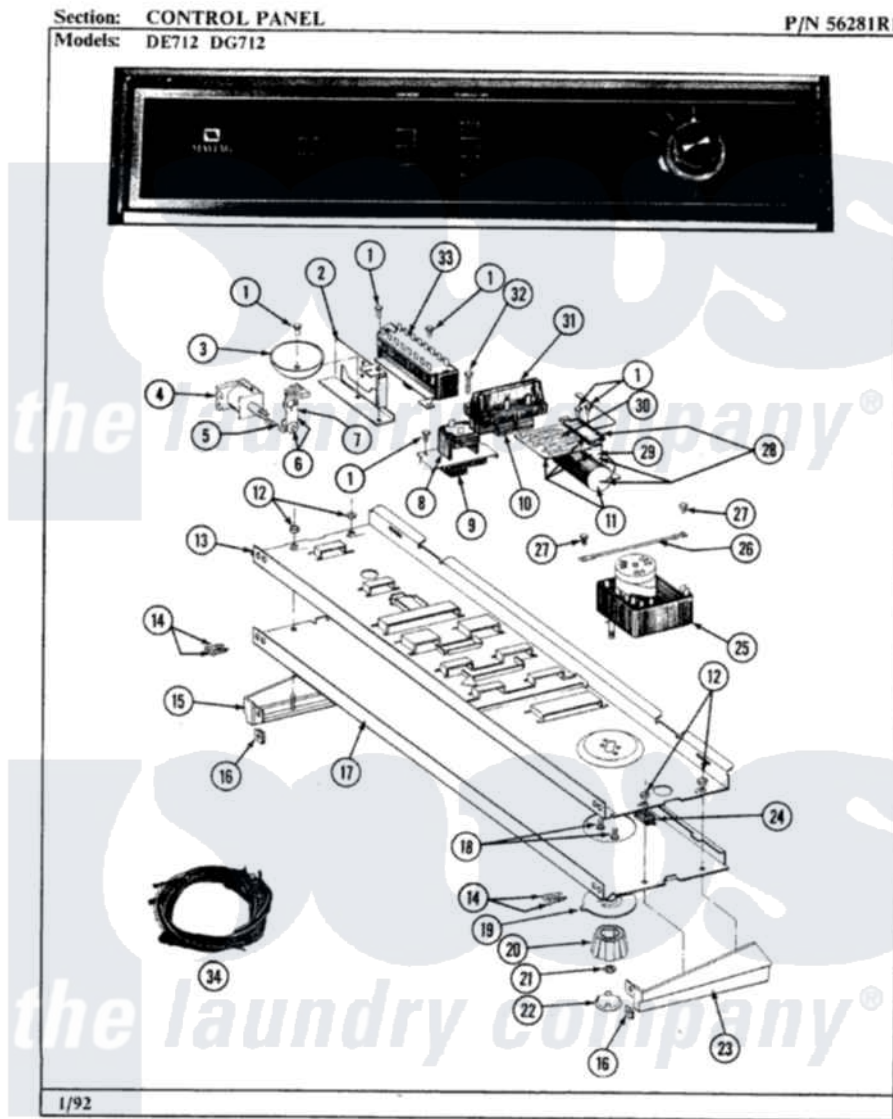

# Maytag GDE712 01 - CONTROL PANEL

20

Maytag [Residential Maytag GDE712 Dryer Parts](#) Parts Diagram 01 - CONTROL PANEL  
Click on the part number to view part

Item	Original Part Number	Replaced By	Status	Part Description
1	211168	<a href="#">W10139210</a>		Screw, 8-18 X 5/16
2	314165		Not Available	CHIME AND SOLENOID BRACKET
3	<a href="#">Y311660</a>			Chime
4	Y303350		Not Available	SOLENOID
5	Y312260		Not Available	LINK
6	Y303771		Not Available	CHIME ACTUATOR ASSEMBLY
7	<a href="#">Y313321</a>			Chime Actuator
8	305950		Not Available	DRYNESS-PRESS CARE SWITCH
9	<a href="#">215210</a>			Button For Switch
10	<a href="#">215211</a>			Button For Switch
11	306042		Not Available	ELECTRONIC CONTROL
12	<a href="#">214872</a>			Palnut, End Cap Note: Nut, Lamp Holder
13	<a href="#">314184</a>			Back Up Plate
14	<a href="#">210932</a>			Screw, No.8 X 9/16 Ctsk Note: