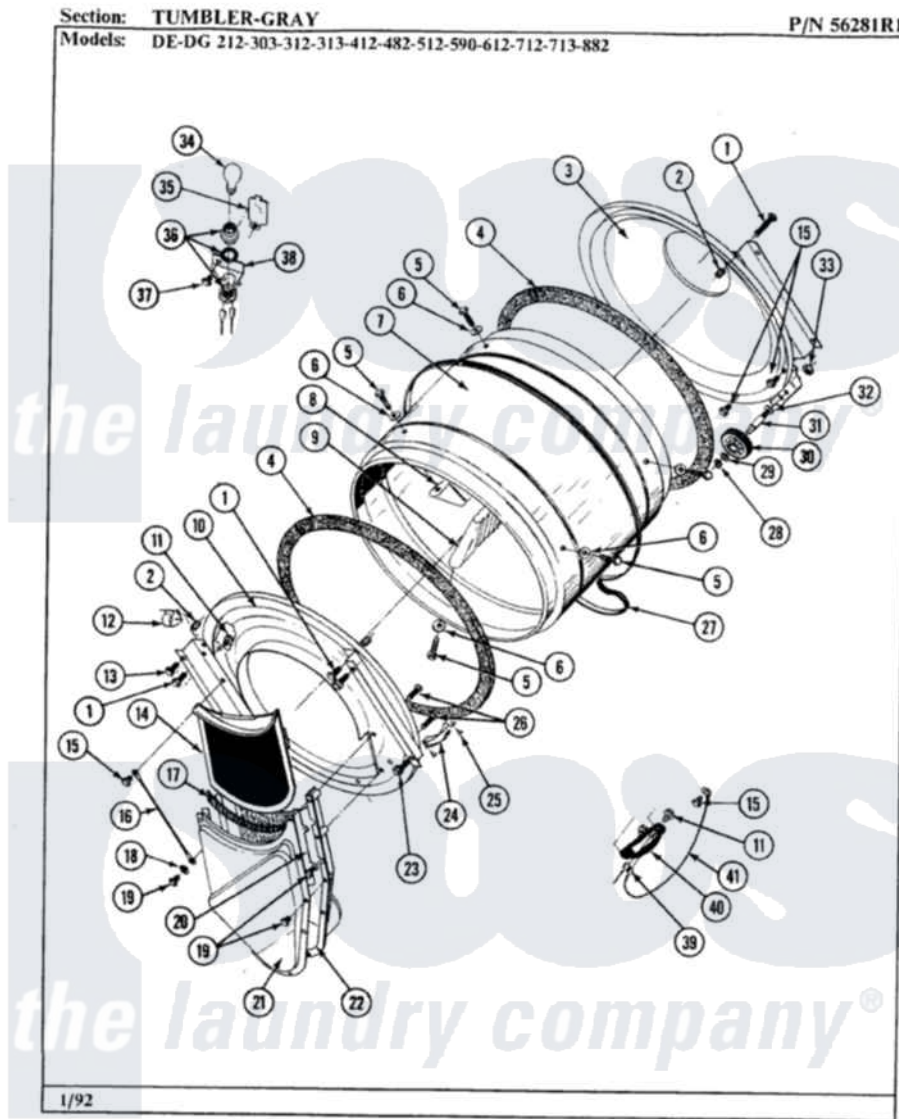

Maytag GDE712 09 - TUMBLER-GRAY

32

Maytag Residential Maytag GDE712 Dryer Parts Parts Diagram 09 - TUMBLER-GRAY
 Click on the part number to view part

| Item | Original Part Number | Replaced By | Status | Part Description |
|------|-------------------------|--------------------------|---------------|----------------------------|
| 1 | 313764 | | Not Available | SCREW |
| 2 | 313915 | 31-3915 | | Tech Sheet |
| 3 | Y306660 | 33001106 | | Back, Tumbler |
| 4 | Y313541 | 33313541 | | Seal- Tumbler |
| 5 | Y310759 | | | Screw, Tumbler Baffles |
| 6 | 314158 | | | Washer, Baffle To Tumbler |
| 7 | 305187 | | Not Available | TUMBLER W/BAFFLES |
| " | Y314153 | | Not Available | TUMBLER No. |
| 8 | 314154 | | Not Available | TUMBLER BAFFLE - SHORT |
| 9 | 314155 | 33001004 | | Baffle, Tall |
| 10 | Y304676 | | Not Available | TUMBLER FRONT ASSEMBLY |
| 11 | Y251119 | 3177991 | | Screw |
| 12 | Y310376 | | | Clip, Door Switch Harness |
| 13 | Y313561 | | | Screw---NA |
| 14 | Y304388 | 33001003 | | Screen, Lint |
| | | | | Screw, 2A X 3/8 Hex Washer |