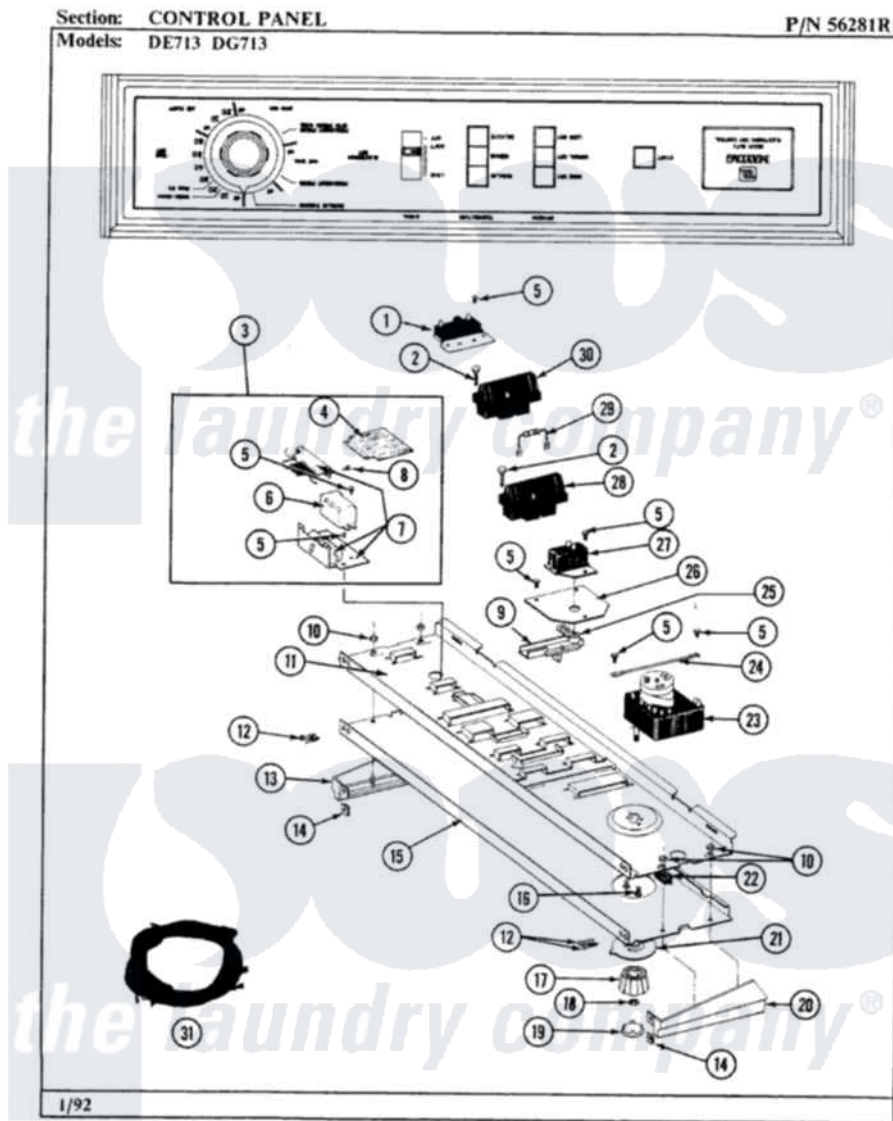

Maytag GDE713 01 - CONTROL PANEL

Maytag [Residential Maytag GDE713 Dryer Parts](#) Parts Diagram 01 - CONTROL PANEL
Click on the part number to view part

Item	Original Part Number	Replaced By	Status	Part Description
1	306533			Switch, Push/To/Start W/Bkt
2	213117	67006908		Screw, Ice Rack
3	306919			Elect Control Assembly DE
4	306923			Pc Board Assembly----NA
5	Y251119	3177991		Screw
6	306915		Not Available	RELAY - ELEC
7	306918			Connector, Assembly Edge Board
8	311863		Not Available	SCREW FOR CAUTION PLATE----NA
9	306922			Slide Assembly
10	214872			Palnut, End Cap Note: Nut, Lamp Holder
11	314184			Back Up Plate
12	210932			Screw, No.8 X 9/16 Ctsk Note: Screw, Inlet Duct
13	214815			End Cap F/Control Panel-LH
14	214894			Fastener, End Cap

15	306927		Not Available	CONTROL PANEL
16	910708	488234		Screw 8-32 X 1/4
17	314421			Knob For Timer
18	312273			Nut, Control Knob
19	215164		Not Available	CAP FOR KNOB
20	214816			End Cap F/Control Panel-RH
21	314422	33001500		Dial, Timer Indicator
22	214897			Pad, Control Panel
23	306926		Not Available	TIMER
24	204807			Ground Wire, Supp. Plte To Top Cover
25	211294	90767		Screw, 8A X 3/8 HeX Washer Head Tapping
26	314169	313610		Hndle-Door
27	Y305204		Not Available	BUZZER - ADJUSTABLE
28	Y306924			Switch, Temperature Selecto
29	306916			Resistor, Med Temp Elec
30	Y306924			Switch, Temperature Selecto
31	306895			Wire Harness
"	306900		Not Available	WIRE HARNESS