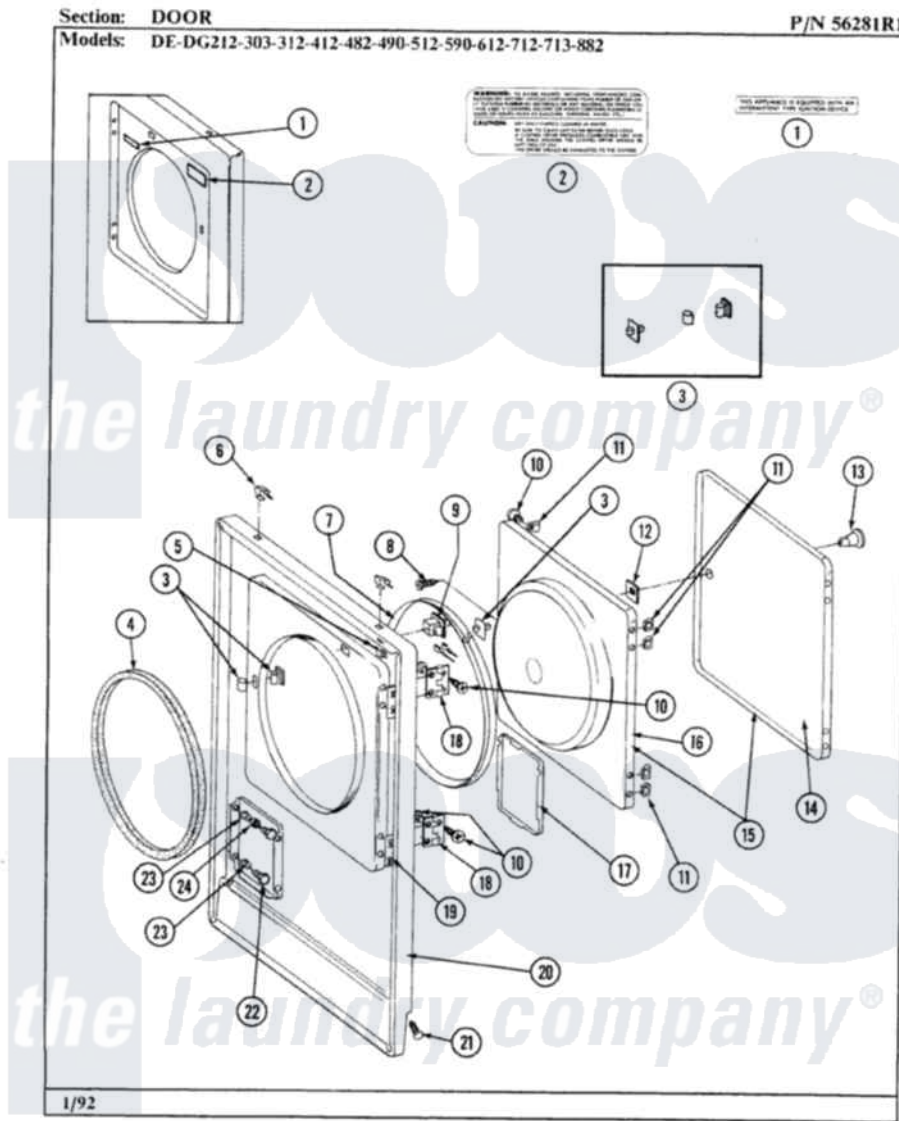

Maytag GDE713 02 - DOOR

30

Maytag [Residential Maytag GDE713 Dryer Parts](#) Parts Diagram 02 - DOOR
 Click on the part number to view part

| Item | Original Part Number | Replaced By | Status | Part Description |
|------|-------------------------|---------------------------|---------------|---------------------------------|
| 2 | Y313927 | | | INSTRUCTION LABEL |
| 3 | 306436 | | | Door Latch Kit-W |
| 4 | 314286 | | | Seal For Front Panel |
| 5 | Y310376 | | | Clip, Door Switch Harness |
| 6 | 212982 | 22001650 | | Fastener, Spring |
| 7 | 314077 | | | Door Seal |
| 8 | 314347 | 400021-1 | | Screw |
| 9 | Y305754 | W10169313 | | Switch-Dor |
| 10 | Y314062 | | | Screw, Door Hinge And Panel |
| 11 | Y313910 | | | Clip, Door Liner To Outer Panel |
| 12 | Y313911 | | | Door Strike Retainer |
| 13 | 303942 | | Not Available | KNOB AND SCREW |
| 14 | 313908M | | Not Available | DOOR PANEL-HARVEST WHEAT |
| 15 | 304579M | | Not Available | DOOR-HARVEST WHEAT |
| " | 306668M | | Not Available | DOOR, HARVEST WHEAT |

| | | | | |
|----|-------------------------|--------------------------|---------------|-----------------------------|
| 16 | 305835 | | Not Available | INNER DOOR WITH KNOB & SCRE |
| " | 306676 | | Not Available | INNER DOOR WITH KNOB |
| 18 | Y304577 | 33001230 | | Hinge, Door |
| 19 | Y313907 | | | Fastener, Twin |
| 20 | 304595M | | Not Available | FRONT PANEL-HARVEST WHEAT |
| 21 | 204439 | | | Screw And Fstner Assembly |