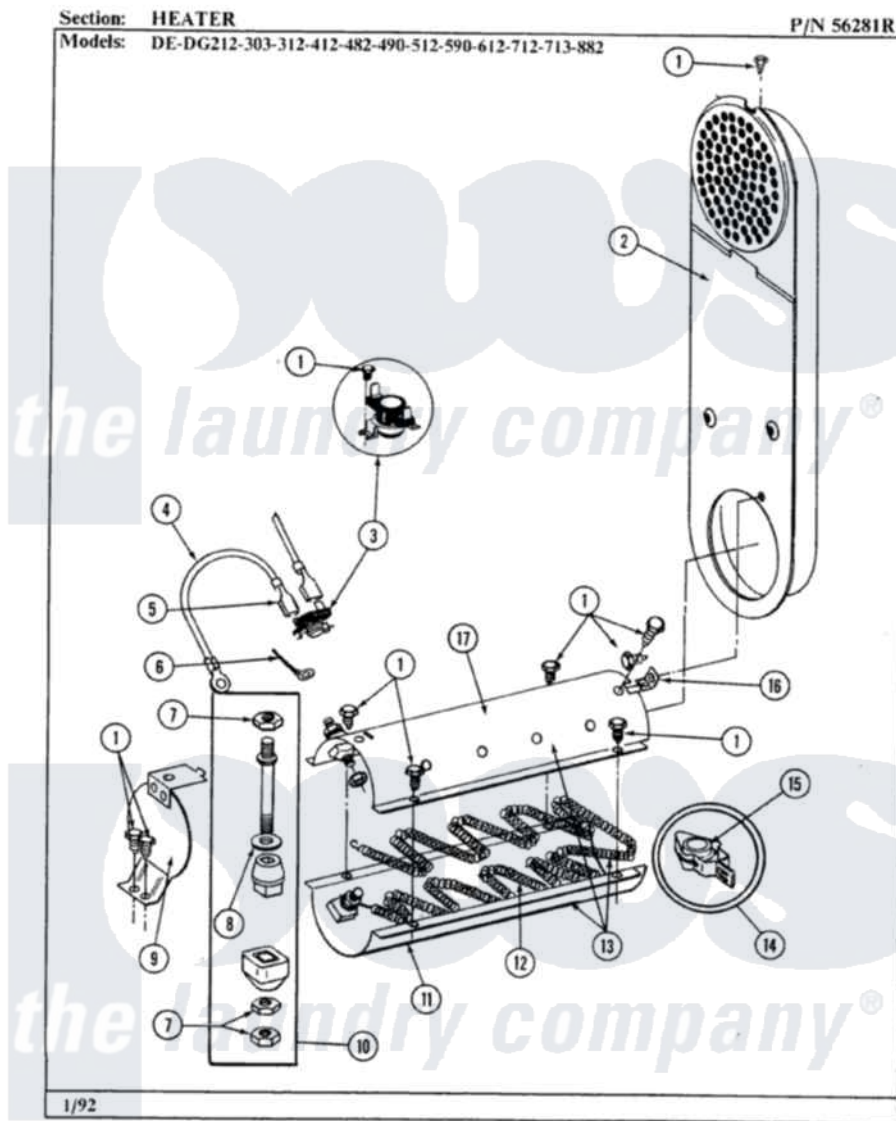

Maytag GDE713 04 - HEATER

36

Maytag [Residential Maytag GDE713 Dryer Parts](#) Parts Diagram 04 - HEATER
 Click on the part number to view part

Item	Original Part Number	Replaced By	Status	Part Description
1	211294	90767		Screw, 8A X 3/8 HeX Washer Head Tapping
2	Y303362			Inlet Duct Assembly - DE
3	303396			Thermostat, Hi-Limit
"	303896			Hi-Limit Thermostat-Canada
4	Y304693			Jumper Wire
5	210745			Wire Terminal
6	306448		Not Available	WIRE
7	311484	112432		Nut
8	311093			Washer, Terminal Connection
9	304124		Not Available	HEATER SHIELD
10	Y304596			Terminal Insulator Assembly
11	Y313576			Heater Chamber, Bottom
12	Y313538			Heater Element 240 Volt
"	Y304837	W10116793		Element
13	Y303404			Heater Assembly Complete
14	Y303881			Clip And Insulator Assembly

15 [Y313270](#)

Insulator For Heater Elemen

16 [Y312890](#)

Retainer, Heater Chamber

17 Y313575

Not Available

HEATER CHAMBER, TOP