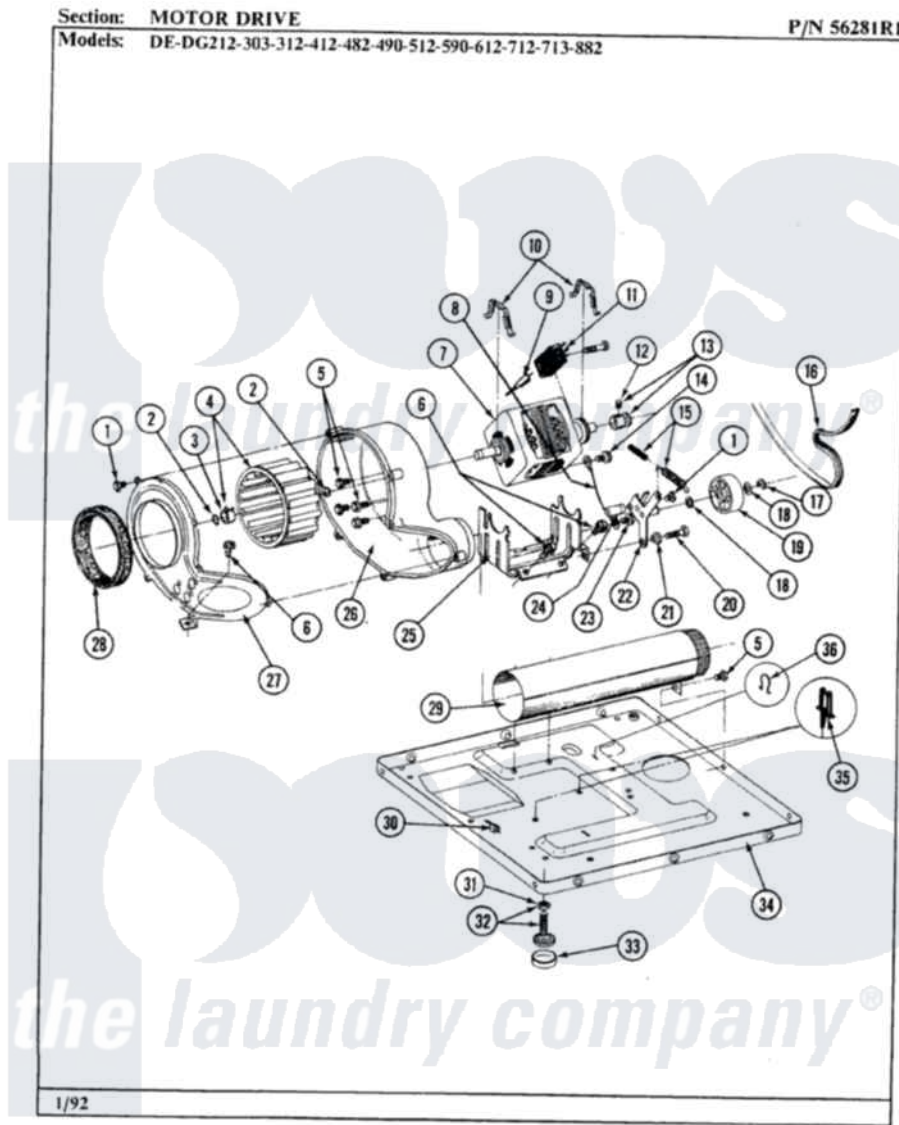

# Maytag GDE713 05 - MOTOR DRIVE

-40

Maytag [Residential Maytag GDE713 Dryer Parts](#) Parts Diagram 05 - MOTOR DRIVE  
 Click on the part number to view part

Item	Original Part Number	Replaced By	Status	Part Description
1	Y312961	<a href="#">W10116751</a>		Screw
2	410233	<a href="#">9703438</a>		Ring-Retrn
3	<a href="#">312967</a>			Clamp, Blower Housing
4	<a href="#">Y303836</a>			Blower Wheel Assembly And Clamp
5	Y310632	<a href="#">1163839</a>		Screw
6	<a href="#">Y313561</a>			Screw---NA
7	Y303358	<a href="#">W10410999</a>		Motor-Drive
8	<a href="#">901220</a>			Ground Wire
9	306448		Not Available	WIRE
10	<a href="#">Y015825</a>			Clip, Motor To Motor Support
11	Y303877		Not Available	SWITCH, MOTOR EXTERNAL START No.303358-2, No.303358-4, 303358-7
"	<a href="#">Y303879</a>			Switch, Motor External Start
"	306207		Not Available	(PROD. No.303358-8 & No.303358-9)
12	<a href="#">Y053241</a>			Set Screw, Motor Pulley