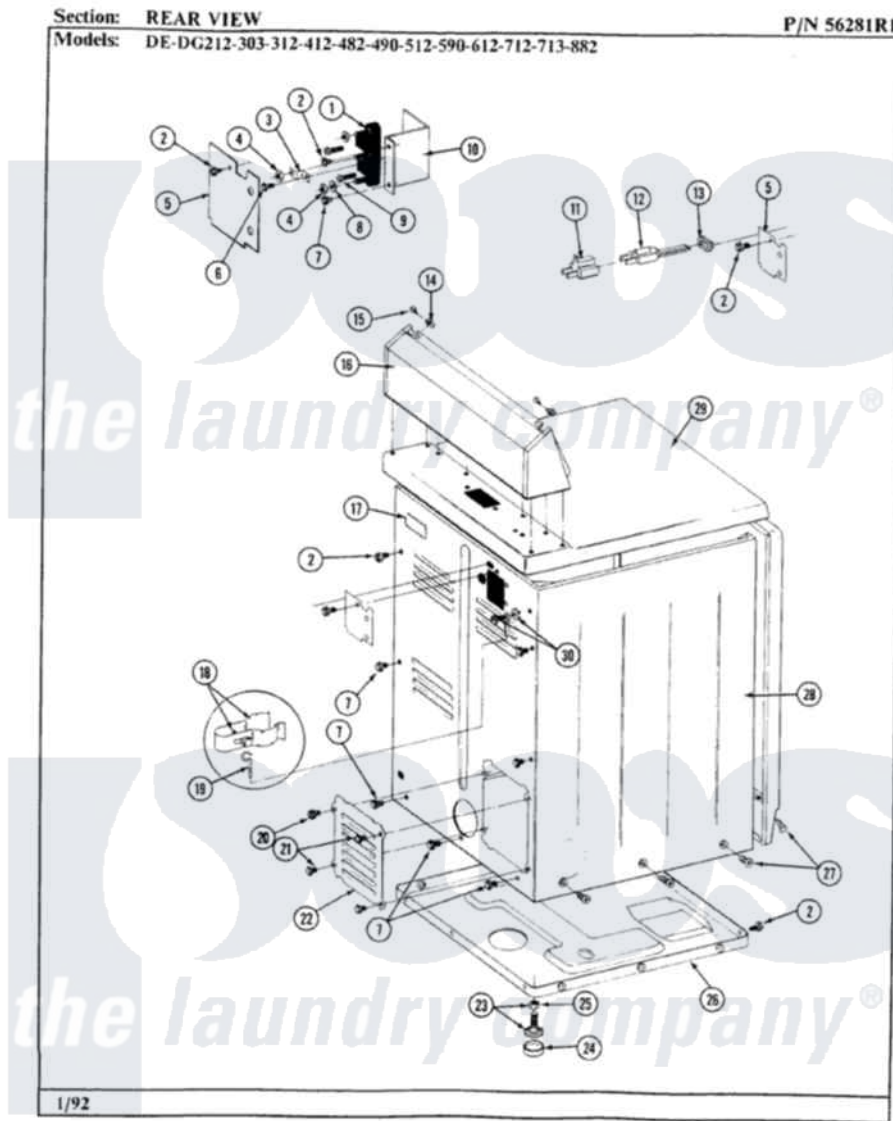

Maytag GDE713 07 - REAR VIEW

28

Maytag [Residential Maytag GDE713 Dryer Parts](#) Parts Diagram 07 - REAR VIEW
 Click on the part number to view part

Item	Original Part Number	Replaced By	Status	Part Description
1	400008			Block, Terminal
2	Y313561			Screw---NA
3	Y312184			Strap, Grounding
4	311484	112432		Nut
5	Y312905		Not Available	COVER, TERMINAL
6	Y311423	489483		Screw 10-32 X 1/2
7	Y310632	1163839		Screw
8	Y311270			Washer, Terminal Block
9	Y312209	W10001200		Screw
10	Y312904			Bracket, Terminal Block
14	215075			Fastener, Control Panel To Console
15	210932			Screw, No.8 X 9/16 Ctsk Note: Screw, Inlet Duct
16	305193M		Not Available	CONSOLE-HARVEST WHEAT
17	214519			LABEL, ELECTRICAL INSTR. PART NOT USED-GAS MODELS ONLY

18	301548		Clamp, Ground Wire
19	311155		Ground Wire And Clamp
20	Y313559		Screw
21	211294	90767	Screw, 8A X 3/8 HeX Washer Head Tapping
22	Y312951	Not Available	ACCESS COVER, BACK
23	Y305086		Adjustable Leg And Nut
24	Y314137		Foot, Rubber
25	Y052740	62739	Nut, Lock
26	Y303361	Not Available	BASE ASSY. (UPPER & LOWER)
27	213007		Xfor Cabinet See Cabinet, Back
28	305193M	Not Available	CONSOLE-HARVEST WHEAT
29	307104M	Not Available	TOP COVER ASSY
30	303846	22003781	Screw, Ground Strap