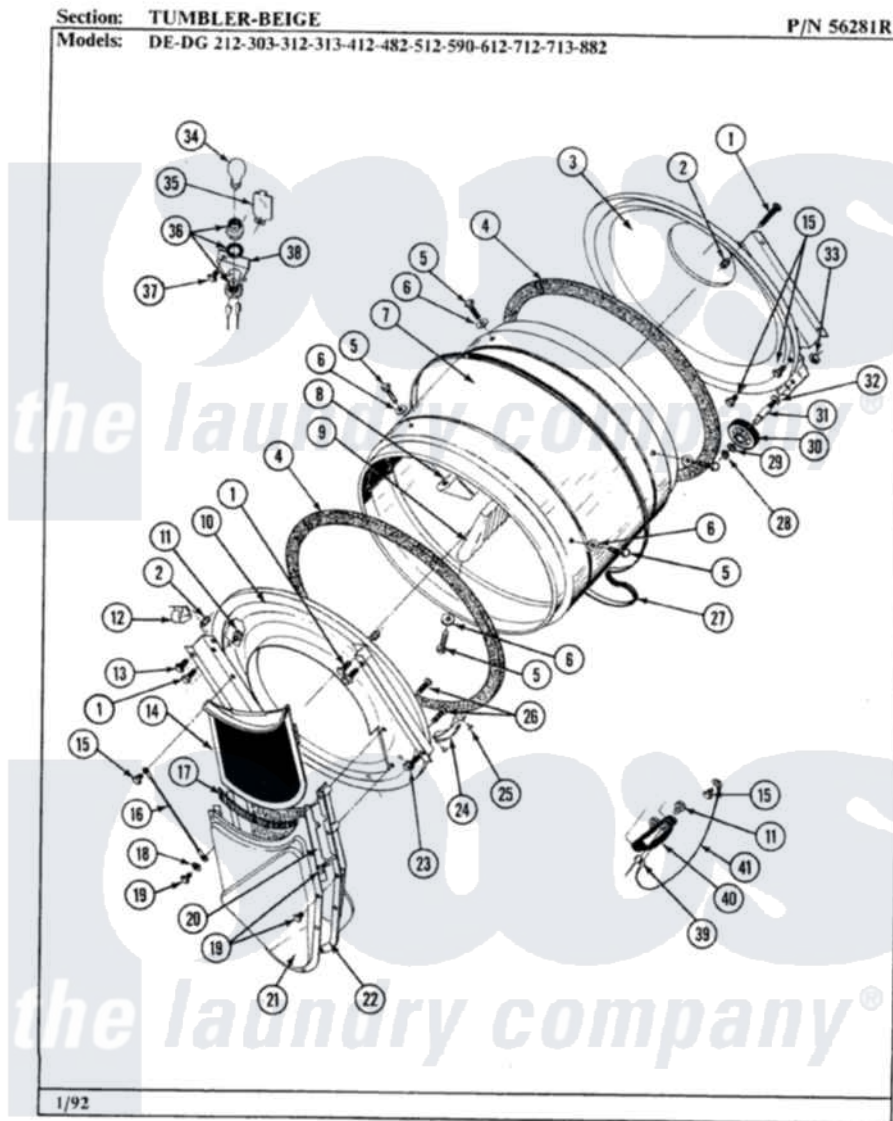

# Maytag GDE713 08 - TUMBLER (BEIGE)

34

Maytag Residential Maytag GDE713 Dryer Parts Parts Diagram 08 - TUMBLER (BEIGE)

Click on the part number to view part

Item	Original Part Number	Replaced By	Status	Part Description
1	313764		Not Available	SCREW
2	313915	<a href="#">31-3915</a>		Tech Sheet
3	Y306660	<a href="#">33001106</a>		Back, Tumbler
4	<a href="#">314820</a>			Seal, Tumbler
5	<a href="#">Y310759</a>			Screw, Tumbler Baffles
6	<a href="#">314158</a>			Washer, Baffle To Tumbler
7	306663		Not Available	TUMBLER W/BAFFLES
"	314802		Not Available	TUMBLER W/OUT BAFFLES
8	314803	<a href="#">33001012</a>		Baffle
9	314804	<a href="#">33001004</a>		Baffle, Tall
10	306678		Not Available	TUMBLER FRONT
11	Y251119	<a href="#">3177991</a>		Screw
12	<a href="#">Y310376</a>			Clip, Door Switch Harness
13	<a href="#">Y313561</a>			Screw---NA
14	Y306666	<a href="#">33001003</a>		Screen, Lint
15	211294	<a href="#">90767</a>		Screw, 8A X 3/8 HeX Washer Head Tapping