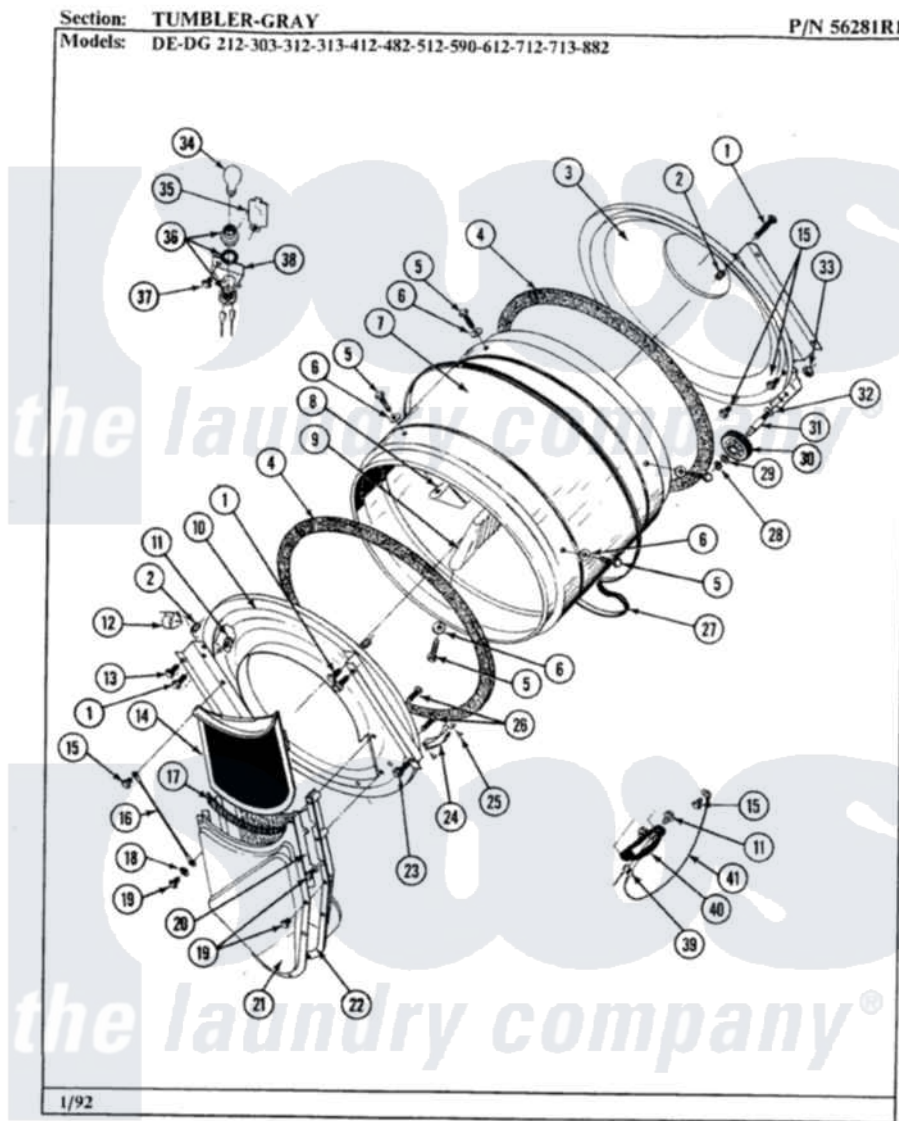

Maytag GDE713 09 - TUMBLER-GRAY

32

Maytag Residential Maytag GDE713 Dryer Parts Parts Diagram 09 - TUMBLER-GRAY
 Click on the part number to view part

Item	Original Part Number	Replaced By	Status	Part Description
1	313764		Not Available	SCREW
2	313915	31-3915		Tech Sheet
3	Y306660	33001106		Back, Tumbler
4	Y313541	33313541		Seal- Tumbler
5	Y310759			Screw, Tumbler Baffles
6	314158			Washer, Baffle To Tumbler
7	305187		Not Available	TUMBLER W/BAFFLES
"	Y314153		Not Available	TUMBLER No.
8	314154		Not Available	TUMBLER BAFFLE - SHORT
9	314155	33001004		Baffle, Tall
10	Y304676		Not Available	TUMBLER FRONT ASSEMBLY
11	Y251119	3177991		Screw
12	Y310376			Clip, Door Switch Harness
13	Y313561			Screw---NA
14	Y304388	33001003		Screen, Lint
				Screw, 2 1/8 Hex Washer

15	211294	90767	Screw, 0A X 3/8 HEX WASHER
16	205810		Wire, Ground
17	Y313796		Lint Seal
18	310557		Washer
19	Y312961	W10116751	Screw
20	Y313795		Guide For Lint Screen
21	Y312964		Not Available
22	Y304810		Not Available
23	Y310632	1163839	Screw
24	306508		Tumbler Bearing Kit ----W
25	210720		Rivet, Bearing To Tumbler Fmt
26	Y314110	33002917	Screw, No.10-16
27	Y312959		Poly "V" Belt For Tumbler
28	410233	9703438	Ring-Retrn
29	312535		Washer, Vault Mounting Brk.
30	Y303373	12001541	Drum Roller/Washer Assembly--W
31	Y312948	6-3129480	Shaft- Tumbler
32	Y313347	312535	Washer, Vault Mounting Brk.
33	312538	33001443	Nut, Hex
34	300909	8009	Bulb-Light
35	Y312892	33312892	Lens
36	300910		Not Available
37	310207		Screw, No.6 X 1/4 Inch
38	312903		Not Available
39	Y312658		Receptacle, Sensor Ground Wire
40	304997		Sensor Assembly With Screws
41	Y303711		Sensor Ground Wire