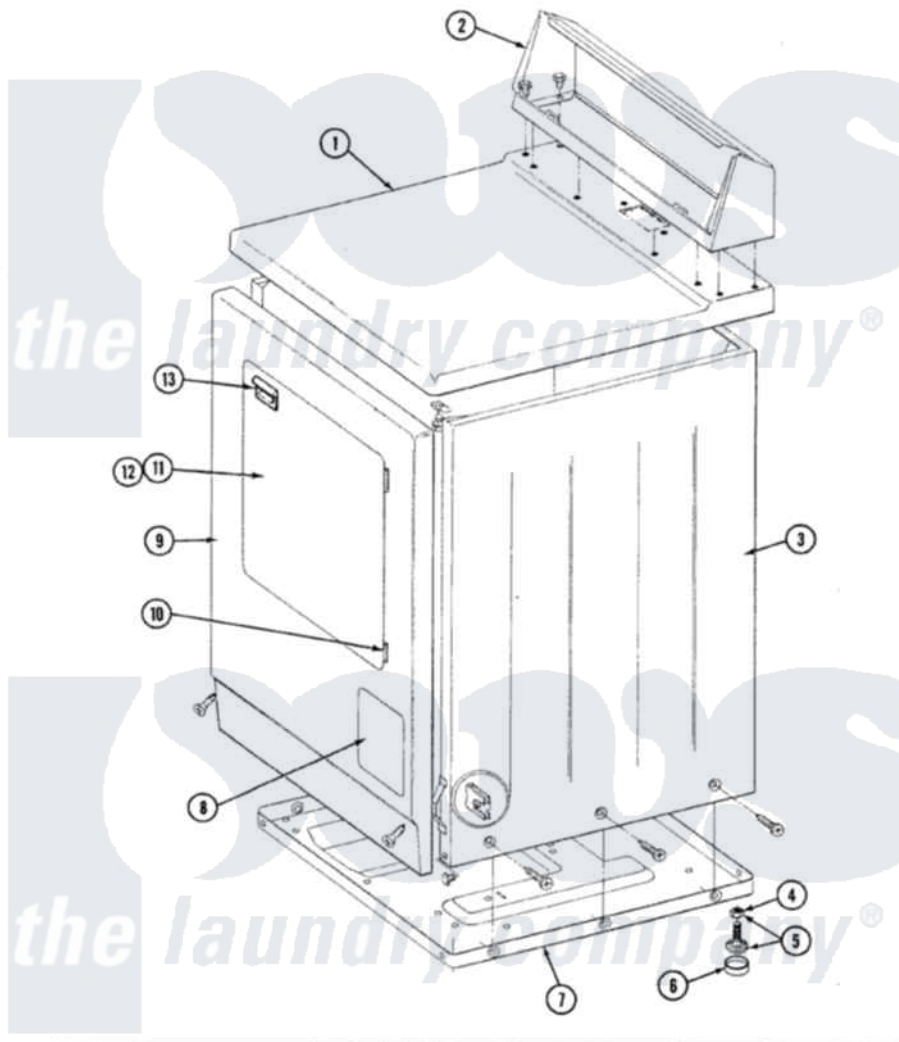

Maytag GDE7400 03 - FRONT VIEW

SECTION: FRONT VIEW
MODEL: DE-D6 MODELS

Issue Date: 6/90

56

Maytag [Residential Maytag GDE7400 Dryer Parts](#) Parts Diagram 03 - FRONT VIEW
Click on the part number to view part

Item	Original Part Number	Replaced By	Status	Part Description
1	307104M		Not Available	TOP COVER ASSY
"	204445			Screw And Fastener Assembly
2	Y313559			Screw
"	305193M		Not Available	CONSOLE-HARVEST WHEAT
3	307124M		Not Available	CABINET ASSY HVT WHEAT
"	Y310632	1163839		Screw
4	Y052740	62739		Nut, Lock
5	Y305086			Adjustable Leg And Nut
6	Y314137			Foot, Rubber
7	Y303361		Not Available	BASE ASSY. (UPPER & LOWER)
9	308000M		Not Available	FRONT PANEL ASSY
10	307099	33001230		Hinge, Door
11	307111M		Not Available	DOOR ASSY HVT WHEAT
12	314966M		Not Available	DOOR PANEL HVT WHEAT
13	314973		Not Available	HANDLE DOOR HVT WHEAT