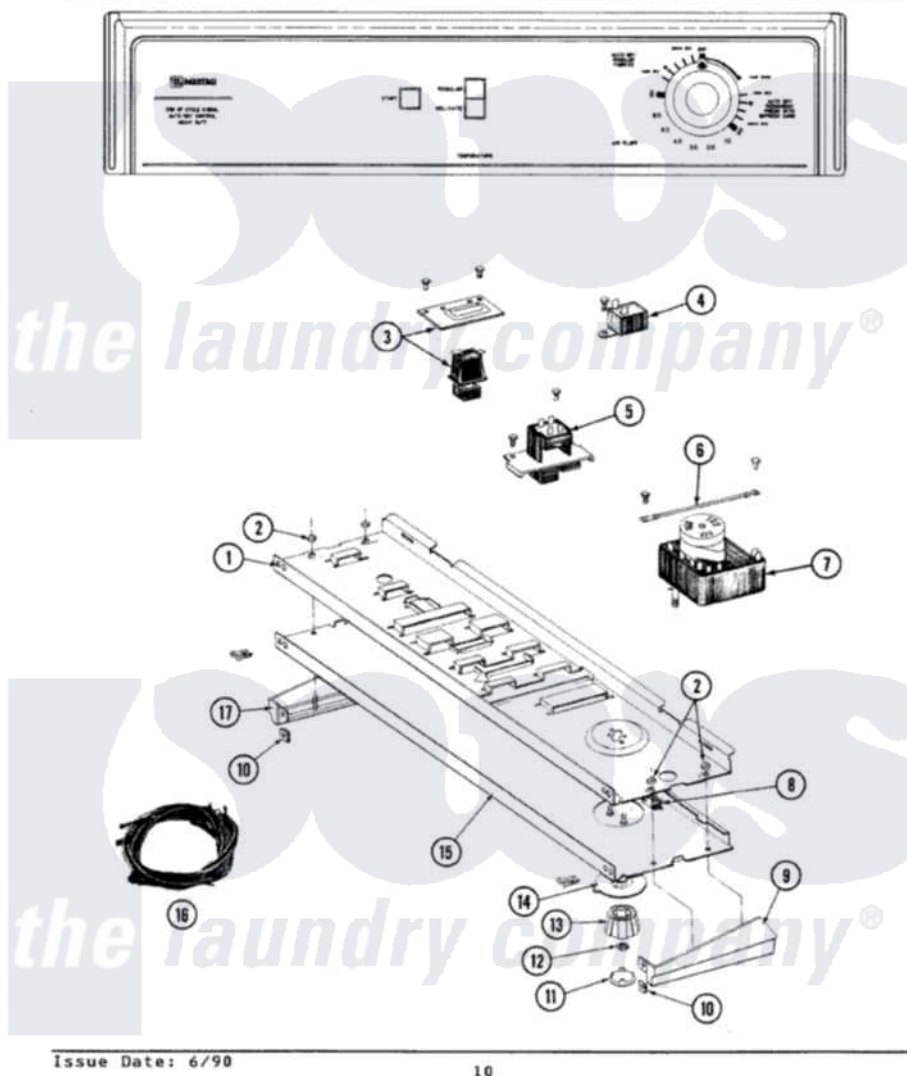

Maytag GDE7500 01 - CONTROL PANEL

SECTION: CONTROL PANEL
MODEL: DE-D67500

Issue Date: 6/90

10

Maytag Residential Maytag GDE7500 Dryer Parts Parts Diagram 01 - CONTROL PANEL
Click on the part number to view part

Item	Original Part Number	Replaced By	Status	Part Description
1	314184			Back Up Plate
2	214872			Palnut, End Cap Note: Nut, Lamp Holder
3	211168	W10139210		Screw, 8-18 X 5/16
"	307305			Switch Push To Start
4	211168	W10139210		Screw, 8-18 X 5/16
"	305205	694419		Mini-Buzzer
5	207365			2 Button Switch
"	211168	W10139210		Screw, 8-18 X 5/16
6	211294	90767		Screw, 8A X 3/8 HeX Washer Head Tapping
"	204807			Ground Wire, Supp. Plite To Top Cover
7	306534			Timer
"	910708	488234		Screw 8-32 X 1/4
8	214897			Pad, Control Panel
9	207216		Not Available	END CAP RH