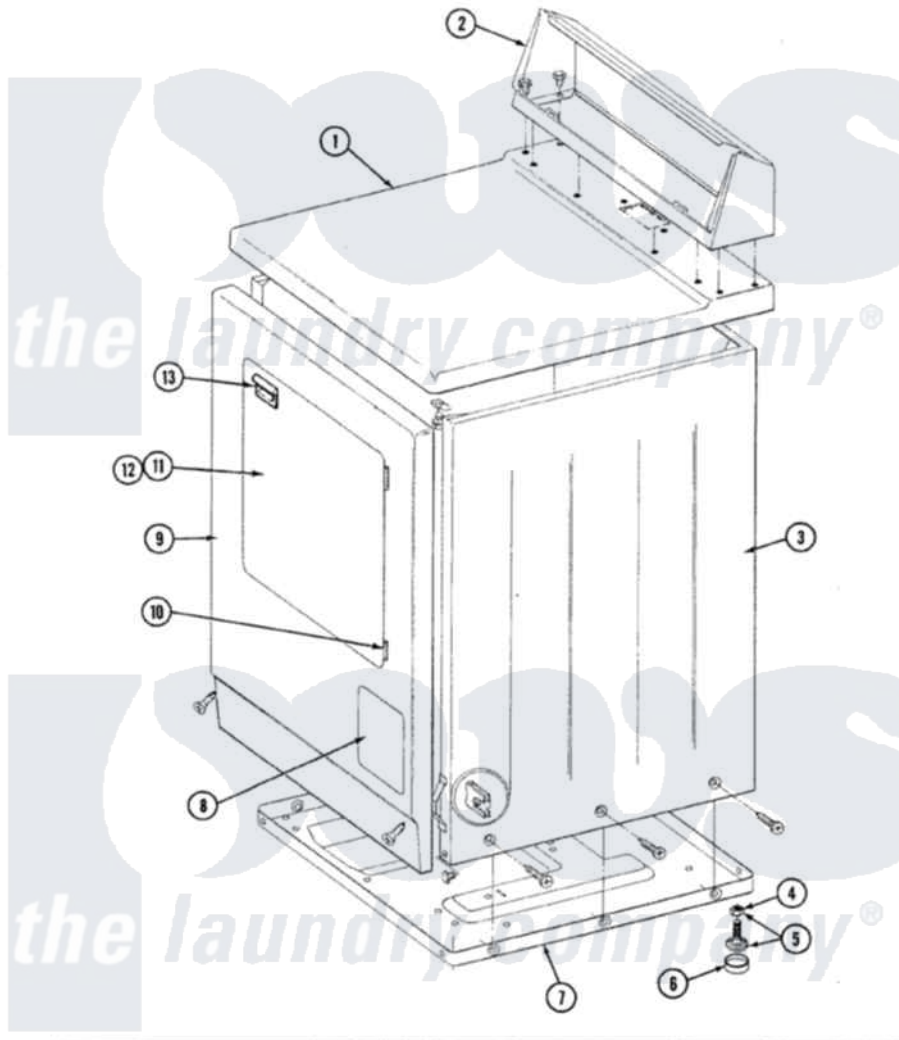

Maytag GDE7500 03 - FRONT VIEW

SECTION: FRONT VIEW
MODEL: DE-DG MODELS

Issue Date: 6/90

56

Maytag [Residential Maytag GDE7500 Dryer Parts](#) Parts Diagram 03 - FRONT VIEW
Click on the part number to view part

Item	Original Part Number	Replaced By	Status	Part Description
1	204445			Screw And Fastener Assembly
"	307104M		Not Available	TOP COVER ASSY
2	305193M		Not Available	CONSOLE-HARVEST WHEAT
"	Y313559			Screw
"	211294	90767		Screw, 8A X 3/8 HeX Washer Head Tapping
3	307124M		Not Available	CABINET ASSY HVT WHEAT
"	213007			Xfor Cabinet See Cabinet, Back
"	Y310632	1163839		Screw
4	Y052740	62739		Nut, Lock
5	Y305086			Adjustable Leg And Nut
6	Y314137			Foot, Rubber
7	Y303361		Not Available	BASE ASSY. (UPPER & LOWER)
9	308000M		Not Available	FRONT PANEL ASSY
"	204445			Screw And Fastener Assembly