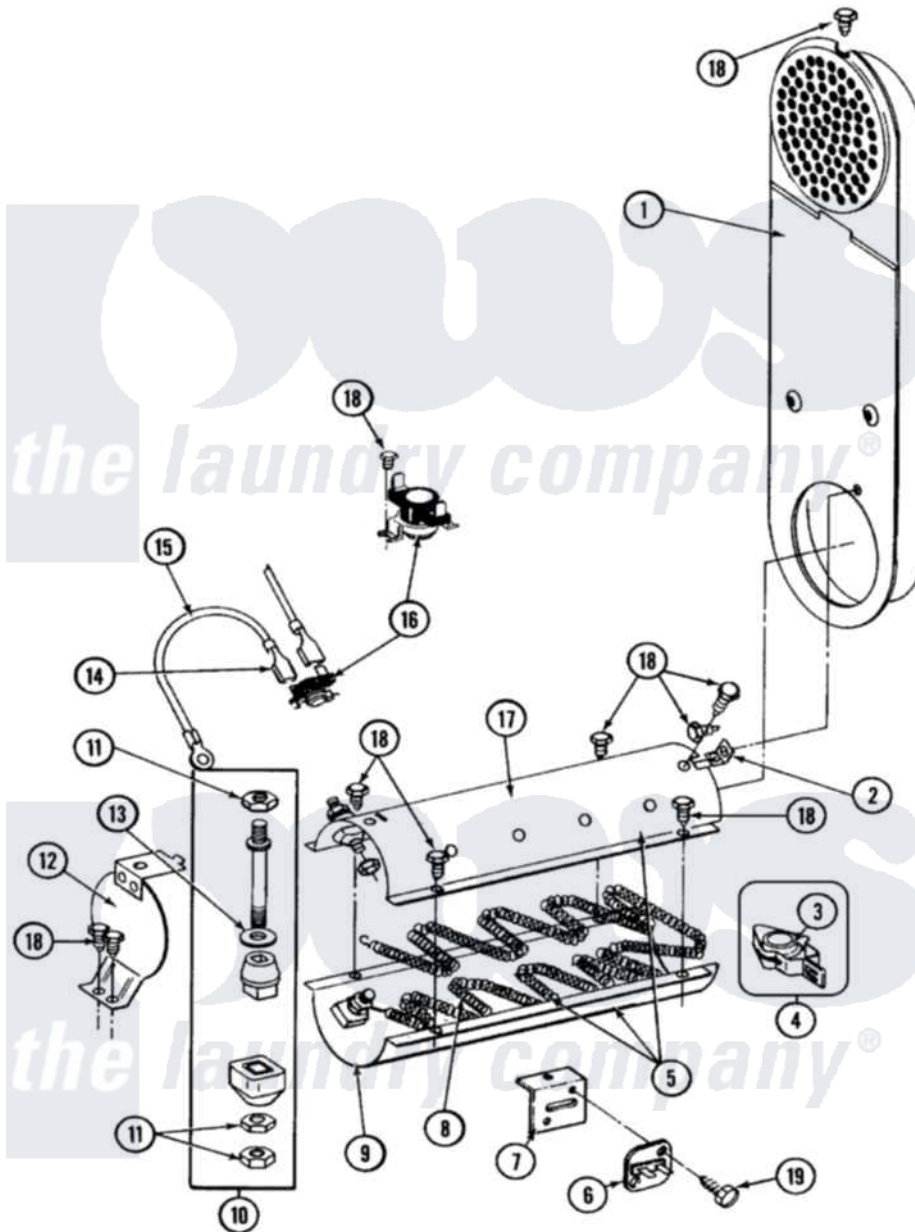

Maytag GDE7500 04 - INLET DUCT & HEATER ASSEMBLY

Maytag [Residential Maytag GDE7500 Dryer Parts](#) Parts Diagram 04 - INLET DUCT & HEATER ASSEMBLY
 Click on the part number to view part

Item	Original Part Number	Replaced By	Status	Part Description
1	307120		Not Available	INLET DUCT ASSY.
2	Y312890			Retainer, Heater Chamber
3	Y313270			Insulator For Heater Elemen
4	Y303881			Clip And Insulator Assembly
5	Y303778			Heater Assembly Complete
6	307473			Fuse, Thermal
7	315046			MOUNTING BRACKET
8	Y313538			Heater Element 240 Volt
9	Y313576			Heater Chamber, Bottom
10	Y304596			Terminal Insulator Assembly
11	311484	112432		Nut
12	304124		Not Available	HEATER SHIELD
13	311093			Washer, Terminal Connection
14	210745			Wire Terminal
15	Y304693			Jumper Wire
16	303896			Hi-Limit Thermostat-Canada

"	303396		Thermostat, Hi-Limit
17	Y313575	Not Available	HEATER CHAMBER, TOP
18	211294	90767	Screw, 8A X 3/8 HeX Washer Head Tapping
19	314848	W10116760	Screw