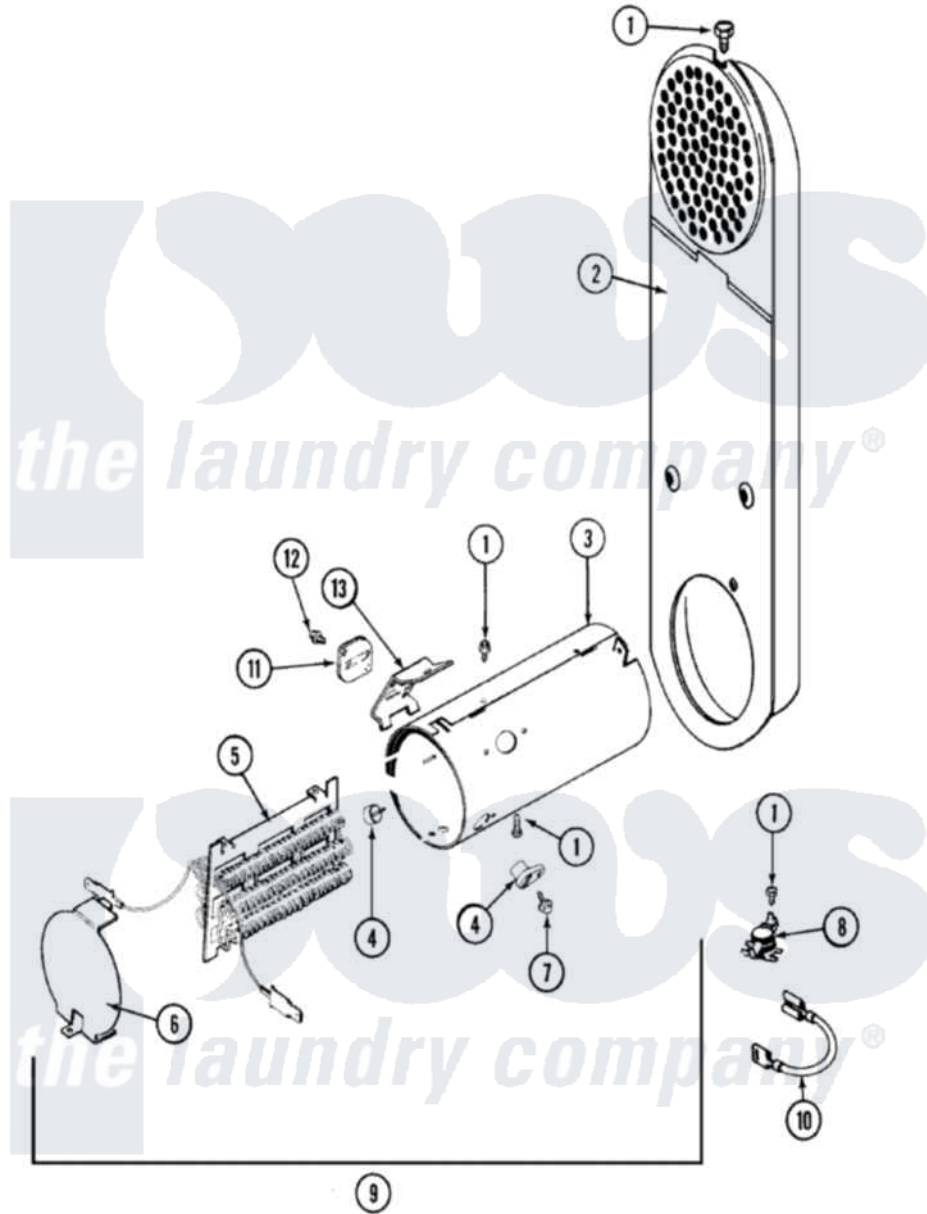

Maytag GDE7500 05 - INLET DUCT & HEATER ASSEMBLY (SERIES A3)

Maytag [Residential Maytag GDE7500 Dryer Parts](#) Parts Diagram 05 - INLET DUCT & HEATER ASSEMBLY (SERIES A3)

[Click on the part number to view part](#)

Item	Original Part Number	Replaced By	Status	Part Description
1	211294	90767		Screw, 8A X 3/8 HeX Washer Head Tapping
2	307120		Not Available	INLET DUCT ASSY.
3	314995			Enclosure, Heater
4	314998			Insulator, Terminal
5	307185	308614		Heater Sub-Assembly
"	307184	Y308612		Heater Sub-Assembly
6	314999			Shield, Radiant
7	314554		Not Available	SCREW
8	308217			Thermostat, Hi-Limit
"	303396			Thermostat, Hi-Limit
9	307178			Heater Assembly
10	Y307173			Wire, Jumper
11	307473			Fuse, Thermal
12	314848	W10116760		Screw
13	315346			Bracket, Thermal Fuse