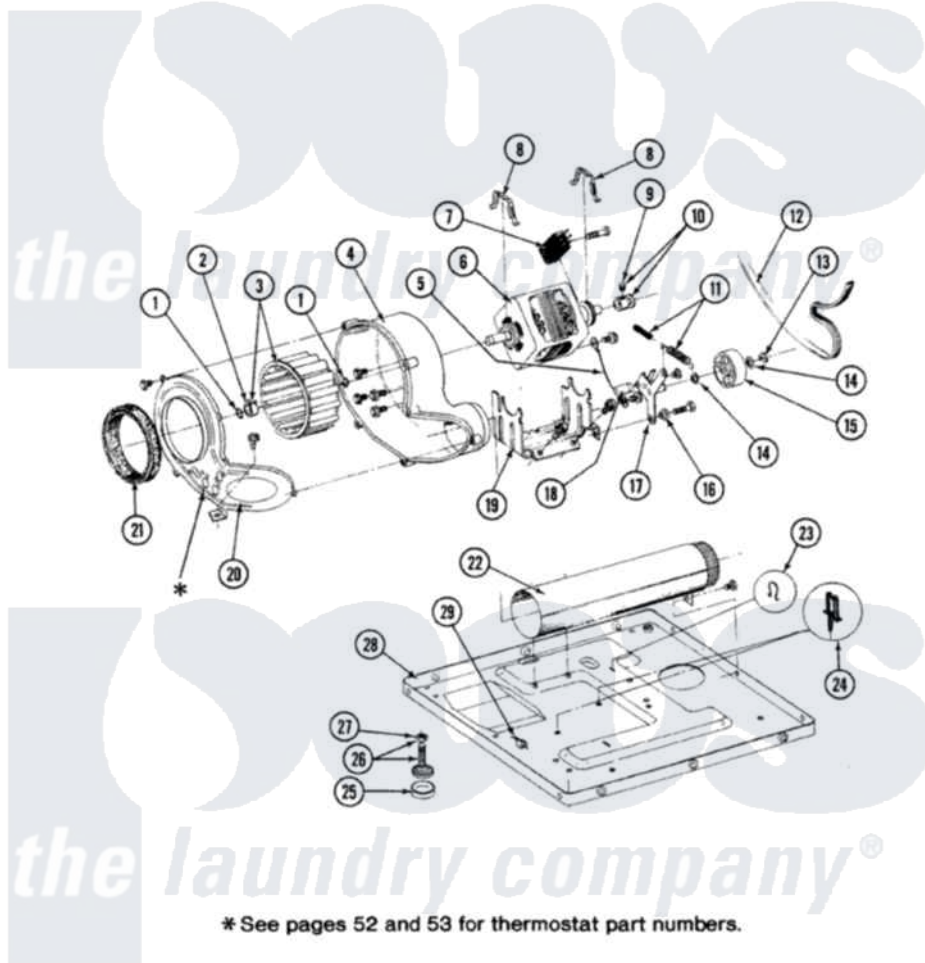

Maytag GDE7500 08 - MOTOR, BLOWER, BASE FRAME & THERMOSTATS

SECTION: MOTOR, BLOWER, BASE FRAME & THERMOSTATS
 MODEL: DG-DE MODELS

Issue Date: 6/90

50

Maytag [Residential Maytag GDE7500 Dryer Parts](#) Parts Diagram 08 - MOTOR, BLOWER, BASE FRAME & THERMOSTATS

[Click on the part number to view part](#)

Item	Original Part Number	Replaced By	Status	Part Description
1	410233	9703438		Ring-Retrn
2	312967			Clamp, Blower Housing
3	Y303836			Blower Wheel Assembly And Clamp
4	Y310632	1163839		Screw
"	Y312893			Housing, Blower
5	901220			Ground Wire
"	211294	90767		Screw, 8A X 3/8 HeX Washer Head Tapping
"	910343	488234		Screw 8-32 X 1/4
6	Y303358	W10410999		Motor-Drve
7	306207		Not Available	(PROD. No.303358-8 & No.303358-9)
"	Y303877		Not Available	SWITCH, MOTOR EXTERNAL START No.303358-2, No.303358-4, 303358-7
"	Y303879			Switch, Motor External Start

8	Y015825		Clip, Motor To Motor Support
9	Y053241		Set Screw, Motor Pulley
10	Y305185	6-3051850	Pulley- MO
11	Y303945		IDLER SPRING ASSY. W/PLUG
12	Y312959		Poly "V" Belt For Tumbler
13	312958	354987	Ring, Retaining
14	Y312527		Washer, Idler Shaft
15	Y303705	6-3037050	Pulley- ID
16	Y312894	315772	Sleeve, Idler Arm
17	Y014874		Screw, Idler Arm And Sleeve
"	Y303363	6-3033630	Idler Arm
"	Y312961	W10116751	Screw
18	Y313582	W10116756	Spacer
19	Y313561		Screw----NA
"	312897	Not Available	SUPPORT, MOTOR
20	314846		Cover, Blower Housing
"	Y313561		Screw----NA
"	Y312961	W10116751	Screw
21	Y312901		Seal, Housing Cover
22	Y303442		EXHAUST DUCT ASSEMBLY
"	Y310632	1163839	Screw
23	410490		Spring, Retainer Wire Harness
24	Y313262	W10116752	Retainer-
25	Y314137		Foot, Rubber
26	Y305086		Adjustable Leg And Nut
27	Y052740	62739	Nut, Lock
28	Y303361	Not Available	BASE ASSY. (UPPER & LOWER)
29	Y310376		Clip, Door Switch Harness