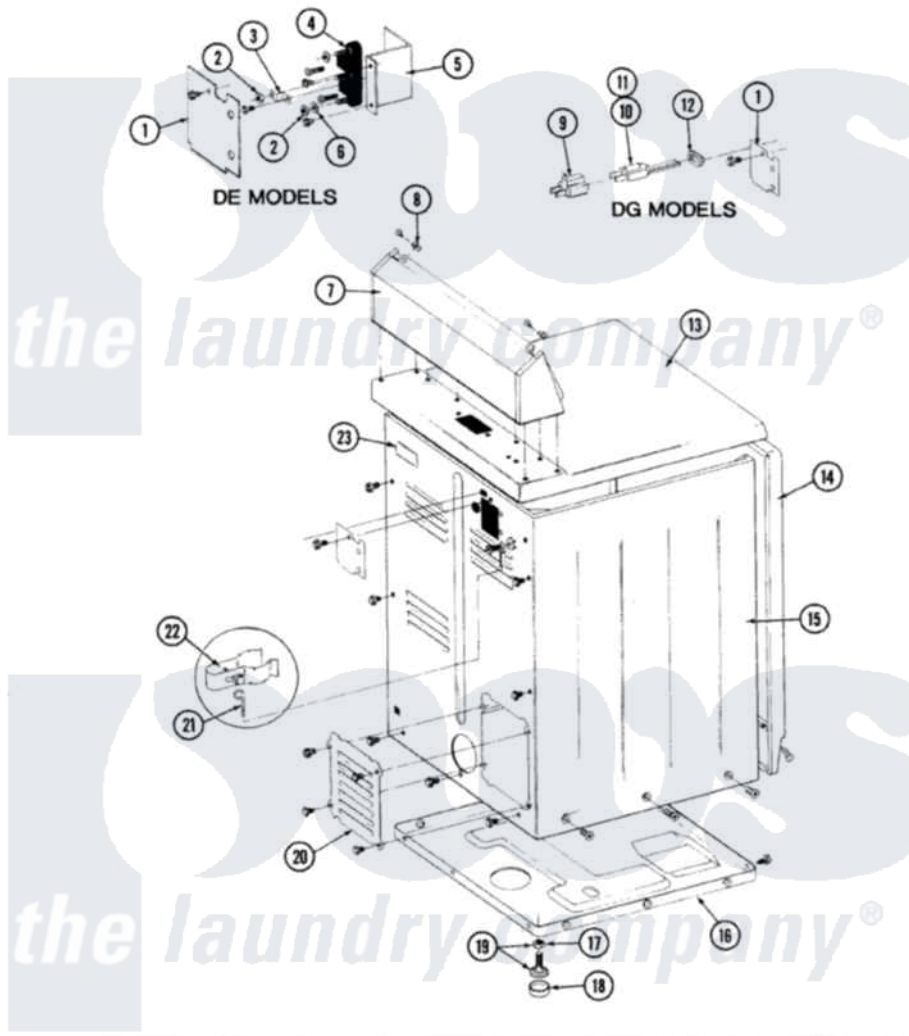

# Maytag GDE7500 09 - REAR VIEW

SECTION: REAR VIEW  
MODEL: DE-DG MODELS

Issue Date: 6/90

38

Maytag [Residential Maytag GDE7500 Dryer Parts](#) Parts Diagram 09 - REAR VIEW  
Click on the part number to view part

Item	Original Part Number	Replaced By	Status	Part Description
1	Y312905		Not Available	COVER, TERMINAL
"	<a href="#">Y313561</a>			Screw---NA
2	311484	<a href="#">112432</a>		Nut
3	Y311423	<a href="#">489483</a>		Screw 10-32 X 1/2
"	<a href="#">Y312184</a>			Strap, Grounding
4	Y312209	<a href="#">W10001200</a>		Screw
"	<a href="#">400008</a>			Block, Terminal
5	<a href="#">Y312904</a>			Bracket, Terminal Block
"	<a href="#">Y313561</a>			Screw---NA
"	Y310632	<a href="#">1163839</a>		Screw
6	<a href="#">Y311270</a>			Washer, Terminal Block
7	305193M		Not Available	CONSOLE-HARVEST WHEAT
"	<a href="#">210932</a>			Screw, No.8 X 9/16 Ctsk Note: Screw, Inlet Duct
8	<a href="#">215075</a>			Fastener, Control Panel To Console
11	305168	<a href="#">33002916</a>		Power Cord, Canadian 240V

13	307104M	Not Available	TOP COVER ASSY
14	308000M	Not Available	FRONT PANEL ASSY
"	<a href="#">204445</a>		Screw And Fastener Assembly
15	307124M	Not Available	CABINET ASSY HVT WHEAT
"	303846	<a href="#">22003781</a>	Screw, Ground Strap
"	<a href="#">213007</a>		Xfor Cabinet See Cabinet, Back
"	Y310632	<a href="#">1163839</a>	Screw
"	<a href="#">Y313561</a>		Screw----NA
16	Y303361	Not Available	BASE ASSY. (UPPER & LOWER)
17	Y052740	<a href="#">62739</a>	Nut, Lock
18	<a href="#">Y314137</a>		Foot, Rubber
19	<a href="#">Y305086</a>		Adjustable Leg And Nut
20	211294	<a href="#">90767</a>	Screw, 8A X 3/8 HeX Washer Head Tapping
"	Y312951	Not Available	ACCESS COVER, BACK
"	<a href="#">Y313559</a>		Screw