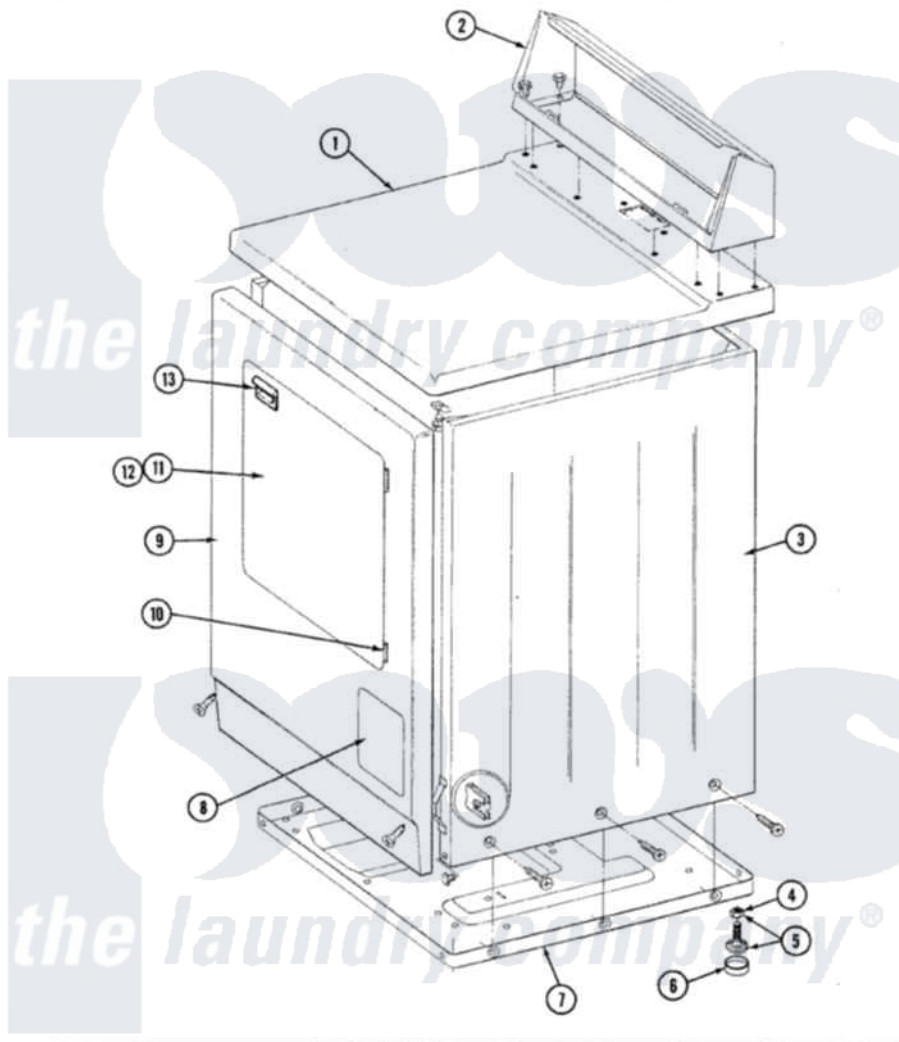

Maytag GDE7800 03 - FRONT VIEW

SECTION: FRONT VIEW
MODEL: DE-D6 MODELS

Issue Date: 6/90

56

Maytag [Residential Maytag GDE7800 Dryer Parts](#) Parts Diagram 03 - FRONT VIEW
Click on the part number to view part

Item	Original Part Number	Replaced By	Status	Part Description
1	307104M		Not Available	TOP COVER ASSY
"	204445			Screw And Fastener Assembly
2	Y313559			Screw
"	305193M		Not Available	CONSOLE-HARVEST WHEAT
3	307124M		Not Available	CABINET ASSY HVT WHEAT
"	Y310632	1163839		Screw
4	Y052740	62739		Nut, Lock
5	Y305086			Adjustable Leg And Nut
6	Y314137			Foot, Rubber
7	Y303361		Not Available	BASE ASSY. (UPPER & LOWER)
9	308000M		Not Available	FRONT PANEL ASSY
10	307099	33001230		Hinge, Door
11	307111M		Not Available	DOOR ASSY HVT WHEAT
12	314966M		Not Available	DOOR PANEL HVT WHEAT
13	314973		Not Available	HANDLE DOOR HVT WHEAT