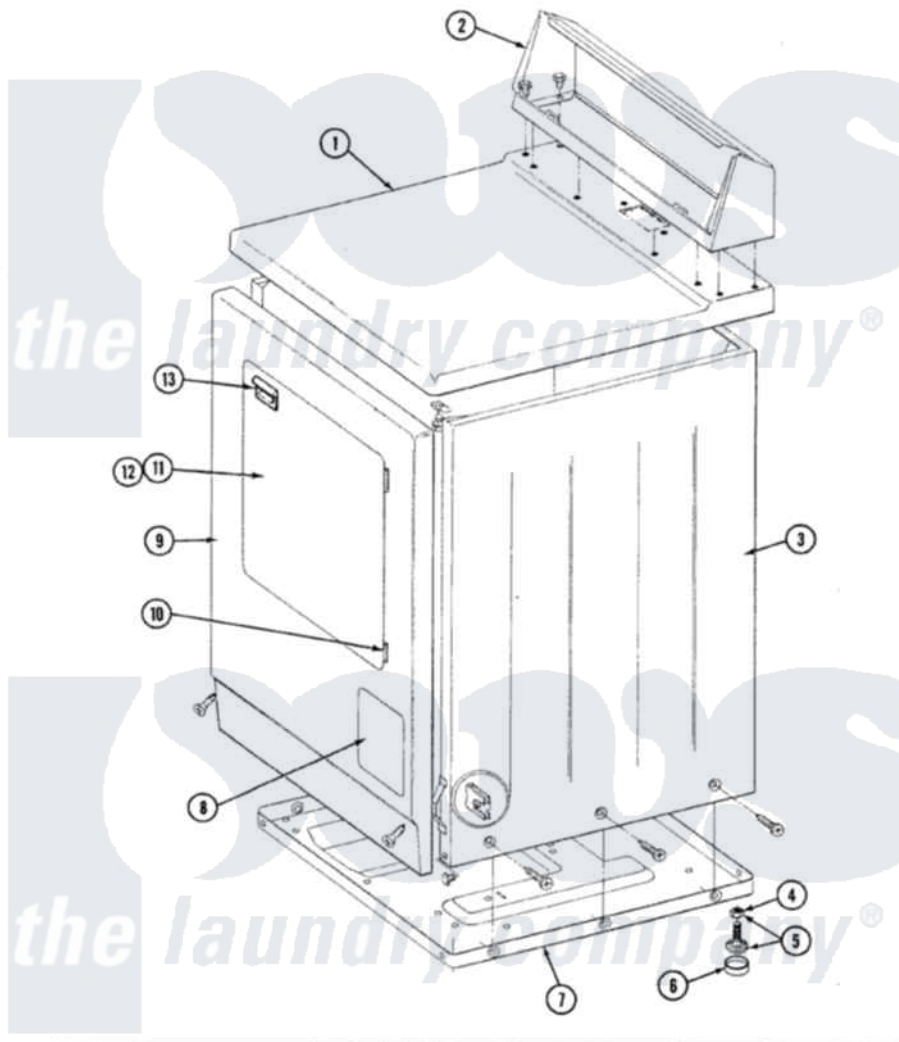

Maytag GDE8000 03 - FRONT VIEW

SECTION: FRONT VIEW
MODEL: DE-D6 MODELS

Issue Date: 6/90

56

Maytag [Residential Maytag GDE8000 Dryer Parts](#) Parts Diagram 03 - FRONT VIEW
Click on the part number to view part

Item	Original Part Number	Replaced By	Status	Part Description
1	307104M		Not Available	TOP COVER ASSY
"	204445			Screw And Fastener Assembly
2	Y313559			Screw
"	305193M		Not Available	CONSOLE-HARVEST WHEAT
3	307124M		Not Available	CABINET ASSY HVT WHEAT
"	Y310632	1163839		Screw
4	Y052740	62739		Nut, Lock
5	Y305086			Adjustable Leg And Nut
6	Y314137			Foot, Rubber
7	Y303361		Not Available	BASE ASSY. (UPPER & LOWER)
9	308000M		Not Available	FRONT PANEL ASSY
10	307099	33001230		Hinge, Door
11	307111M		Not Available	DOOR ASSY HVT WHEAT
12	314966M		Not Available	DOOR PANEL HVT WHEAT
13	314973		Not Available	HANDLE DOOR HVT WHEAT