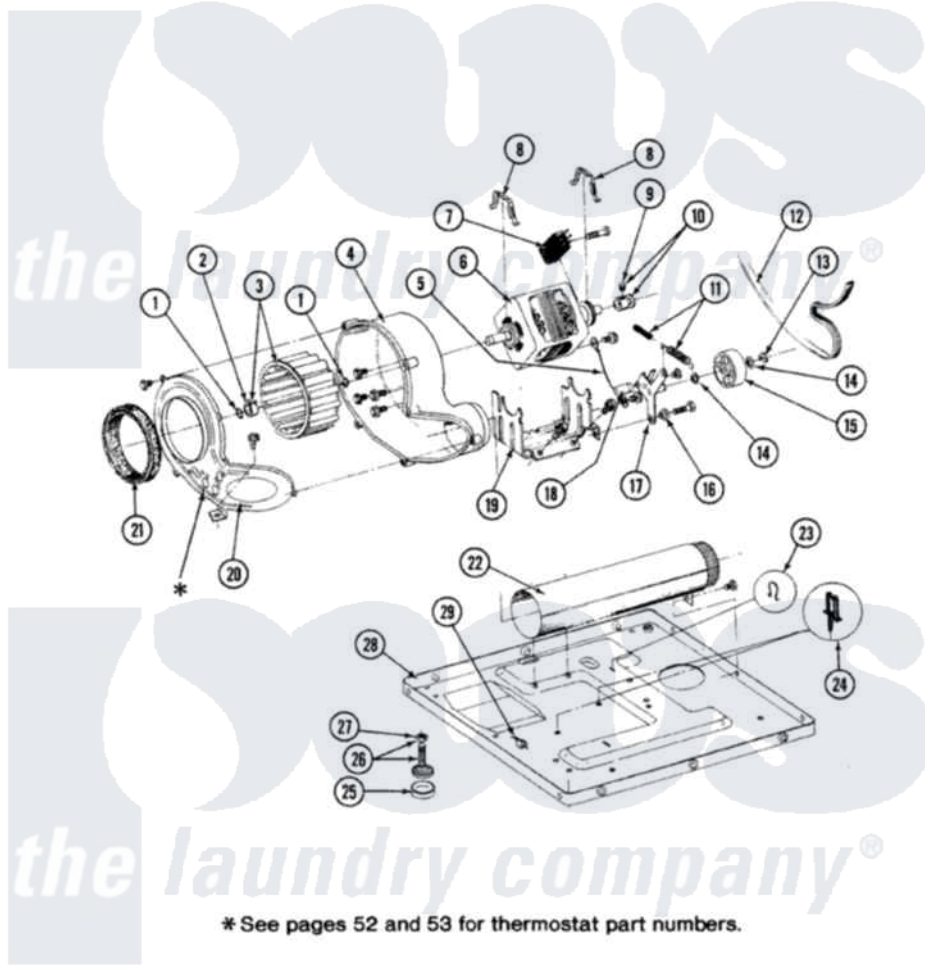

# Maytag GDE8000 08 - MOTOR, BLOWER, BASE FRAME & THERMOSTATS

SECTION: MOTOR, BLOWER, BASE FRAME & THERMOSTATS  
 MODEL: DG-DE MODELS

Issue Date: 6/90

50

Maytag [Residential Maytag GDE8000 Dryer Parts](#) Parts Diagram 08 - MOTOR, BLOWER, BASE FRAME & THERMOSTATS

[Click on the part number to view part](#)

Item	Original Part Number	Replaced By	Status	Part Description
1	410233	<a href="#">9703438</a>		Ring-Retrn
2	<a href="#">312967</a>			Clamp, Blower Housing
3	<a href="#">Y303836</a>			Blower Wheel Assembly And Clamp
4	Y310632	<a href="#">1163839</a>		Screw
"	<a href="#">Y312893</a>			Housing, Blower
5	<a href="#">901220</a>			Ground Wire
"	211294	<a href="#">90767</a>		Screw, 8A X 3/8 HeX Washer Head Tapping
"	910343	<a href="#">488234</a>		Screw 8-32 X 1/4
6	Y303358	<a href="#">W10410999</a>		Motor-Drve
7	306207		Not Available	(PROD. No.303358-8 & No.303358-9)
"	Y303877		Not Available	SWITCH, MOTOR EXTERNAL START No.303358-2, No.303358-4, 303358-7
"	<a href="#">Y303879</a>			Switch, Motor External Start