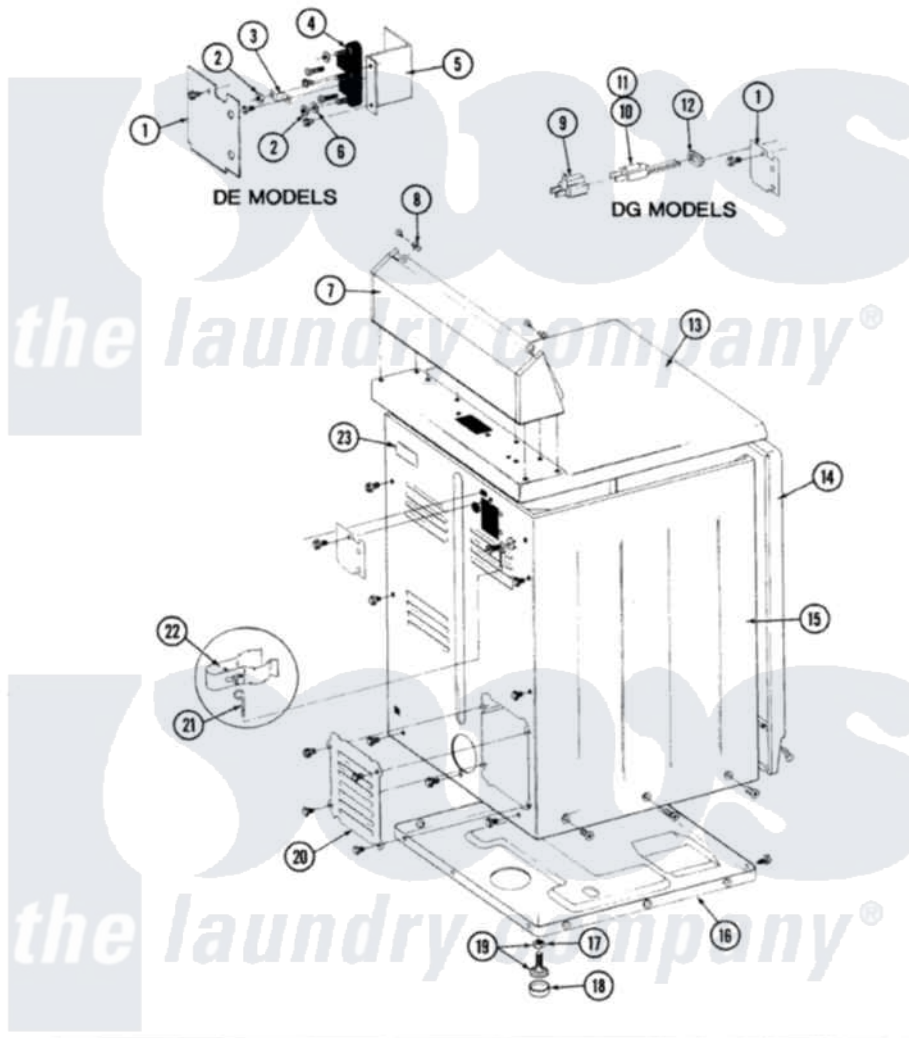

# Maytag GDE8000 09 - REAR VIEW

SECTION: REAR VIEW  
MODEL: DE-DG MODELS

Issue Date: 6/90

38

Maytag Residential Maytag GDE8000 Dryer Parts Parts Diagram 09 - REAR VIEW  
Click on the part number to view part

Item	Original Part Number	Replaced By	Status	Part Description
1	Y312905		Not Available	COVER, TERMINAL
"	<a href="#">Y313561</a>			Screw---NA
2	311484	<a href="#">112432</a>		Nut
3	Y311423	<a href="#">489483</a>		Screw 10-32 X 1/2
"	<a href="#">Y312184</a>			Strap, Grounding
4	Y312209	<a href="#">W10001200</a>		Screw
"	<a href="#">400008</a>			Block, Terminal
5	<a href="#">Y312904</a>			Bracket, Terminal Block
"	<a href="#">Y313561</a>			Screw---NA
"	Y310632	<a href="#">1163839</a>		Screw
6	<a href="#">Y311270</a>			Washer, Terminal Block
7	305193M		Not Available	CONSOLE-HARVEST WHEAT
8	<a href="#">215075</a>			Fastener, Control Panel To Console
11	305168	<a href="#">33002916</a>		Power Cord, Canadian 240V
13	307104M		Not Available	TOP COVER ASSY
14	308000M		Not Available	FRONT PANEL ASSY

15	Y310632	<a href="#">1163839</a>	Screw
"	<a href="#">Y313561</a>		Screw---NA
"	307124M	Not Available	CABINET ASSY HVT WHEAT
16	Y303361	Not Available	BASE ASSY. (UPPER & LOWER)
17	Y052740	<a href="#">62739</a>	Nut, Lock
18	<a href="#">Y314137</a>		Foot, Rubber
19	<a href="#">Y305086</a>		Adjustable Leg And Nut
20	Y312951	Not Available	ACCESS COVER, BACK
"	211294	<a href="#">90767</a>	Screw, 8A X 3/8 HeX Washer Head Tapping
"	<a href="#">Y313559</a>		Screw