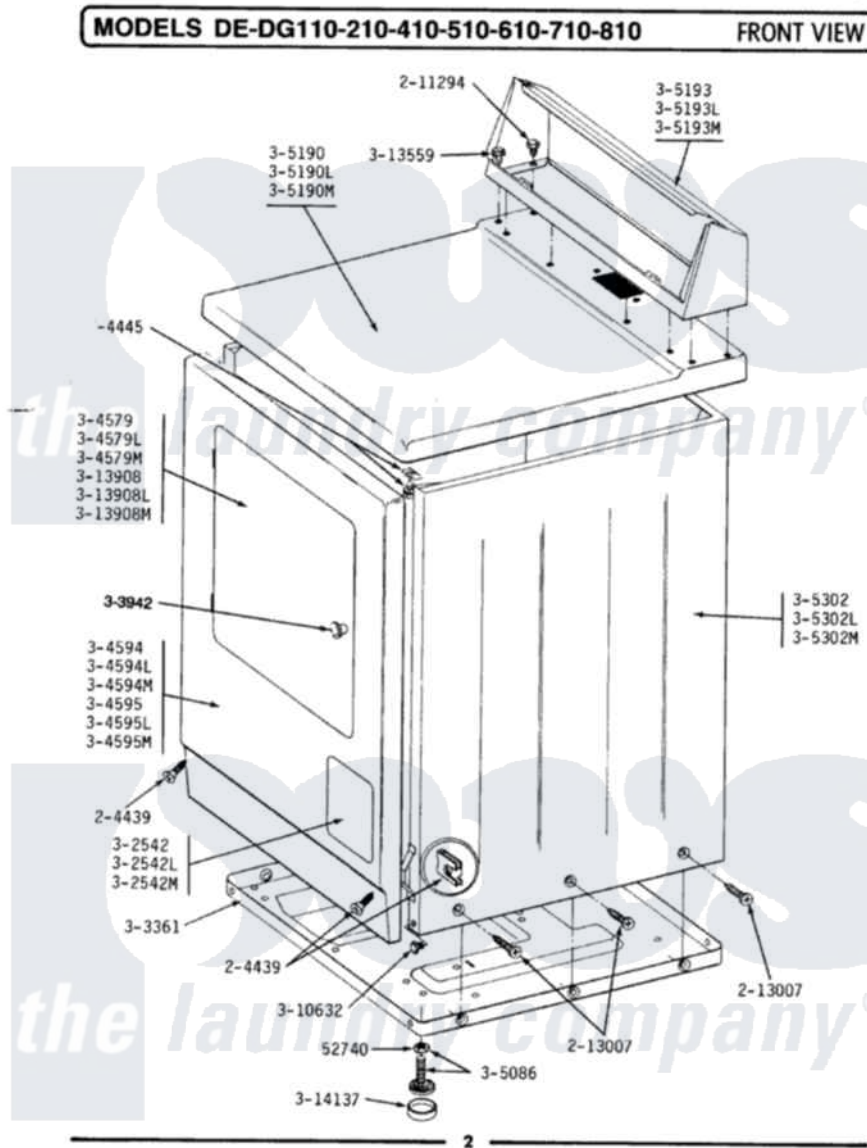

Maytag GDE810 03 - FRONT VIEW

Maytag [Residential Maytag GDE810 Dryer Parts](#) Parts Diagram 03 - FRONT VIEW
 Click on the part number to view part

Item	Original Part Number	Replaced By	Status	Part Description
1	Y052740	62739		Nut, Lock
2	204439			Screw And Fstner Assembly
3	204445			Screw And Fastener Assembly
4	211294	90767		Screw, 8A X 3/8 HeX Washer Head Tapping
5	213007			Xfor Cabinet See Cabinet, Back
6	302542		Not Available	PART NOT USED. (DG ONLY)
7	302542L		Not Available	PART NOT USED. (DG ONLY)
8	302542M		Not Available	ACCESS DOOR-HARVEST WHEAT
9	Y303361		Not Available	BASE ASSY. (UPPER & LOWER)
12	304579M		Not Available	DOOR-HARVEST WHEAT
13	304594			Front Panel-White
14	304594L		Not Available	FRONT PANEL-ALMOND
15	304594M	3369903		Dishrack
18	304595M		Not Available	FRONT PANEL-HARVEST

18	304950M	Not Available	WHEAT
19	Y305086		Adjustable Leg And Nut
22	305190M	Not Available	TOP COVER-HARVEST WHEAT
25	305193M	Not Available	CONSOLE-HARVEST WHEAT
28	305302M	Not Available	CABINET-HARVEST WHEAT
29	303942	Not Available	KNOB AND SCREW
30	Y310632	1163839	Screw
31	Y313559		Screw
34	313908M	Not Available	DOOR PANEL-HARVEST WHEAT
35	Y314137		Foot, Rubber