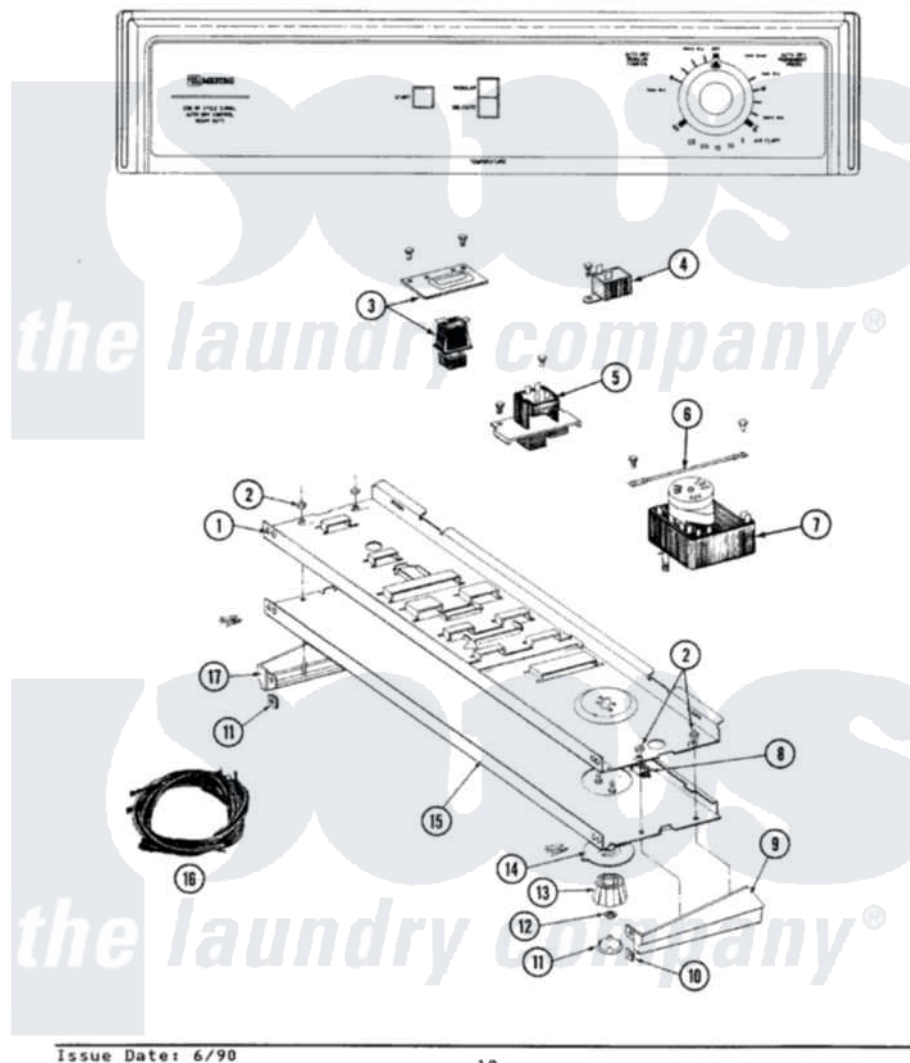

Maytag GDE8200 01 - CONTROL PANEL

SECTION: CONTROL PANEL
MODEL: DE-DG8200

Issue Date: 6/90

18

[Maytag Residential Maytag GDE8200 Dryer Parts](#) Parts Diagram 01 - CONTROL PANEL

[Click on the part number to view part](#)

Item	Original Part Number	Replaced By	Status	Part Description
1	314184			Back Up Plate
2	214872			Palnut, End Cap Note: Nut, Lamp Holder
3	211168	W10139210		Screw, 8-18 X 5/16
"	307305			Switch Push To Start
4	211168	W10139210		Screw, 8-18 X 5/16
"	305205	694419		Mini-Buzzer
5	207365			2 Button Switch
"	211168	W10139210		Screw, 8-18 X 5/16
6	211294	90767		Screw, 8A X 3/8 HeX Washer Head Tapping
"	204807			Ground Wire, Supp. Plite To Top Cover
7	305973			Timer
"	910708	488234		Screw 8-32 X 1/4
8	214897			Pad, Control Panel
9	207216		Not Available	END CAP RH

"	210932		Screw, No.8 X 9/16 Ctsk Note: Screw, Inlet Duct
10	214894		Fastener, End Cap
11	215821	Not Available	CAP, KNOB
12	312273		Nut, Control Knob
13	315041		Knob, Timer
14	315042		Dial Skirt
15	307904	Not Available	CONTROL PANEL
"	210932		Screw, No.8 X 9/16 Ctsk Note: Screw, Inlet Duct
16	Y307259		Wire Harness
"	307272		Wire Harness
17	207215	Not Available	END CAP LH