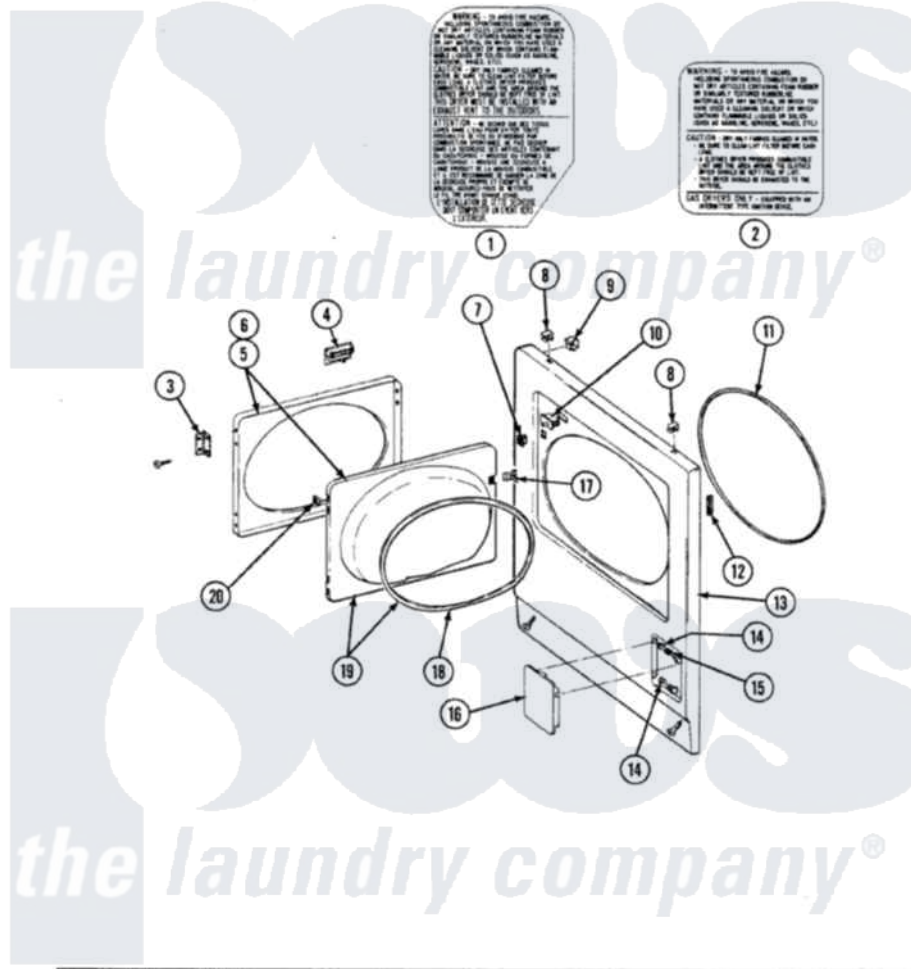

Maytag GDE8200 02 - FRONT PANEL & DOOR ASSEMBLY

SECTION: FRONT PANEL & DOOR ASSEMBLY
 MODEL: DE-DG MODELS

Issue Date: 8/92

Maytag [Residential Maytag GDE8200 Dryer Parts](#) Parts Diagram 02 - FRONT PANEL & DOOR ASSEMBLY
 Click on the part number to view part

Item	Original Part Number	Replaced By	Status	Part Description
1	314942			INSTRUCTION LABEL
2	314941		Not Available	LABEL, INSTRUCTION
3	Y314062			Screw, Door Hinge And Panel
"	307099	33001230		Hinge, Door
4	314973		Not Available	HANDLE DOOR HVT WHEAT
5	307111M		Not Available	DOOR ASSY HVT WHEAT
6	314966M		Not Available	DOOR PANEL HVT WHEAT
7	306436			Door Latch Kit-W
8	212982	22001650		Fastener, Spring
9	Y310376			Clip, Door Switch Harness
10	Y305753	W10169313		Switch-Dor
11	314937			Seal, Front Panel
12	Y313907			Fastener, Twin
13	308000M		Not Available	FRONT PANEL ASSY
17	314936	33001305		Strike, Door
"	314944	33001305		Strike, Door

18

314935

[33001192](#)

Seal, Door

19

307098

Not Available

DOOR, INNER (W/SEAL)