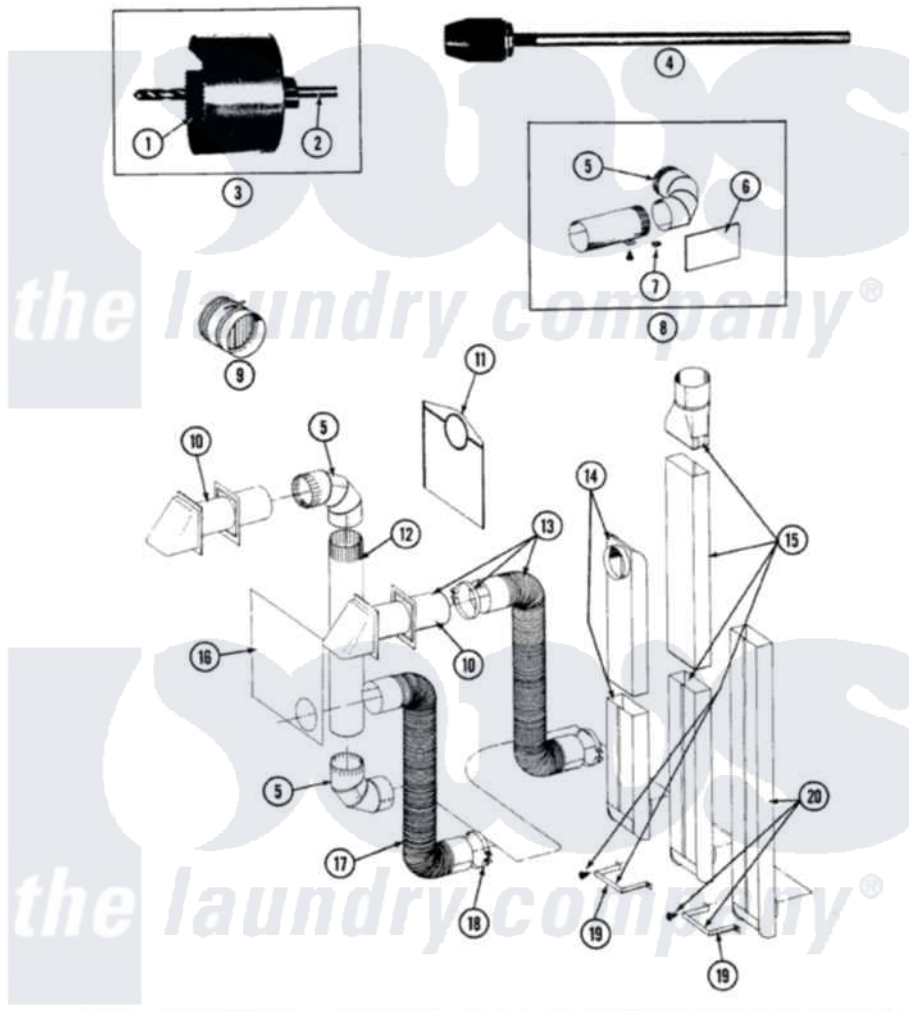

Maytag GDE8200 06 - INSTALLATION ACCESSORIES

SECTION: INSTALLATION ACCESSORIES
 MODEL: ALL MODELS

Issue Date: 6/90

54

Maytag Residential Maytag GDE8200 Dryer Parts Parts Diagram 06 - INSTALLATION ACCESSORIES
 Click on the part number to view part

Item	Original Part Number	Replaced By	Status	Part Description
1	038179		Not Available	BLADE, SAW
2	038180		Not Available	REPLACEMENT DRILL
3	038766		Not Available	HOLE SAW W/DRILL BIT
4	038767			Extension Chuck, Drill
5	Y059131			Elbow, Venting
6	312302			Insulation, Exhaust Duct Kit
7	213323			Fastener, Exhaust Duct Kit
8	Y304652			Exhaust Duct Kit
"	211294	90767		Screw, 8A X 3/8 HeX Washer Head Tapping
9	059146		Not Available	DAMPER, BACK DRAFT
10	Y059129	4396007RW		Vent Hood
11	311353		Not Available	BAG, LINT (DACRON)
12	Y059130			Pipe, Venting
13	Y059143			Flexible Vent Kit
14	Y059135			Vent Duct Assembly
15	059144		Not Available	RECTANGULAR VENT KIT

16	Y059134		PLATE, ALUM. WINDOW (15``X20``)
17	Y304353	4396010RP	6ft Scvent
18	Y304630		Clamp, Flexible Duct
19	313272		Bracket, Exhaust Deflector
"	211294	90767	Screw, 8A X 3/8 HeX Washer Head Tapping
20	303736	Not Available	EXHAUST DEFLECTOR KIT