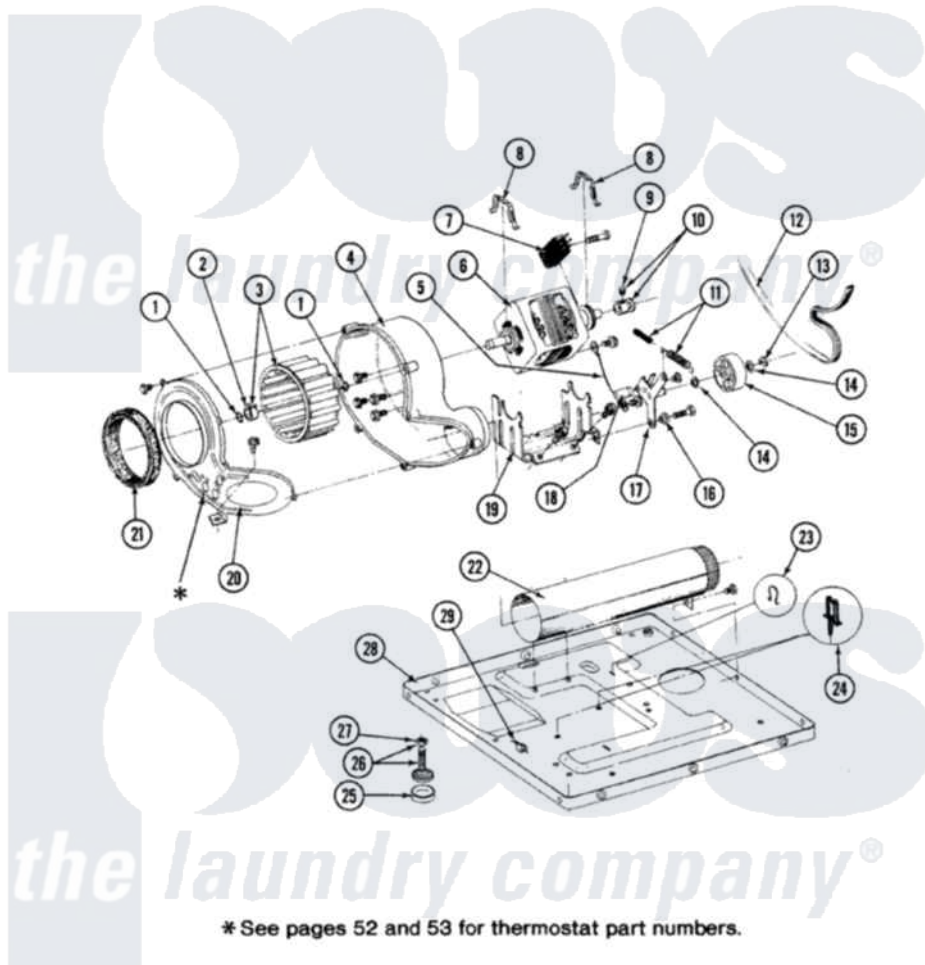

Maytag GDE8200 08 - MOTOR, BLOWER, BASE FRAME & THERMOSTATS

SECTION: MOTOR, BLOWER, BASE FRAME & THERMOSTATS
 MODEL: DG-DE MODELS

Issue Date: 6/90

50

Maytag [Residential Maytag GDE8200 Dryer Parts](#) Parts Diagram 08 - MOTOR, BLOWER, BASE FRAME & THERMOSTATS

[Click on the part number to view part](#)

Item	Original Part Number	Replaced By	Status	Part Description
1	410233	9703438		Ring-Retrn
2	312967			Clamp, Blower Housing
3	Y303836			Blower Wheel Assembly And Clamp
4	Y310632	1163839		Screw
"	Y312893			Housing, Blower
5	901220			Ground Wire
"	211294	90767		Screw, 8A X 3/8 HeX Washer Head Tapping
"	910343	488234		Screw 8-32 X 1/4
6	Y303358	W10410999		Motor-Drve
7	306207		Not Available	(PROD. No.303358-8 & No.303358-9)
"	Y303877		Not Available	SWITCH, MOTOR EXTERNAL START No.303358-2, No.303358-4, 303358-7
"	Y303879			Switch, Motor External Start

8	Y015825		Clip, Motor To Motor Support
9	Y053241		Set Screw, Motor Pulley
10	Y305185	6-3051850	Pulley- MO
11	Y303945		IDLER SPRING ASSY. W/PLUG
12	Y312959		Poly "V" Belt For Tumbler
13	312958	354987	Ring, Retaining
14	Y312527		Washer, Idler Shaft
15	Y303705	6-3037050	Pulley- ID
16	Y312894	315772	Sleeve, Idler Arm
17	Y014874		Screw, Idler Arm And Sleeve
"	Y303363	6-3033630	Idler Arm
"	Y312961	W10116751	Screw
18	Y313582	W10116756	Spacer
19	Y313561		Screw----NA
"	312897	Not Available	SUPPORT, MOTOR
20	314846		Cover, Blower Housing
"	Y313561		Screw----NA
"	Y312961	W10116751	Screw
21	Y312901		Seal, Housing Cover
22	Y303442		EXHAUST DUCT ASSEMBLY
"	Y310632	1163839	Screw
23	410490		Spring, Retainer Wire Harness
24	Y313262	W10116752	Retainer-
25	Y314137		Foot, Rubber
26	Y305086		Adjustable Leg And Nut
27	Y052740	62739	Nut, Lock
28	Y303361	Not Available	BASE ASSY. (UPPER & LOWER)
29	Y310376		Clip, Door Switch Harness