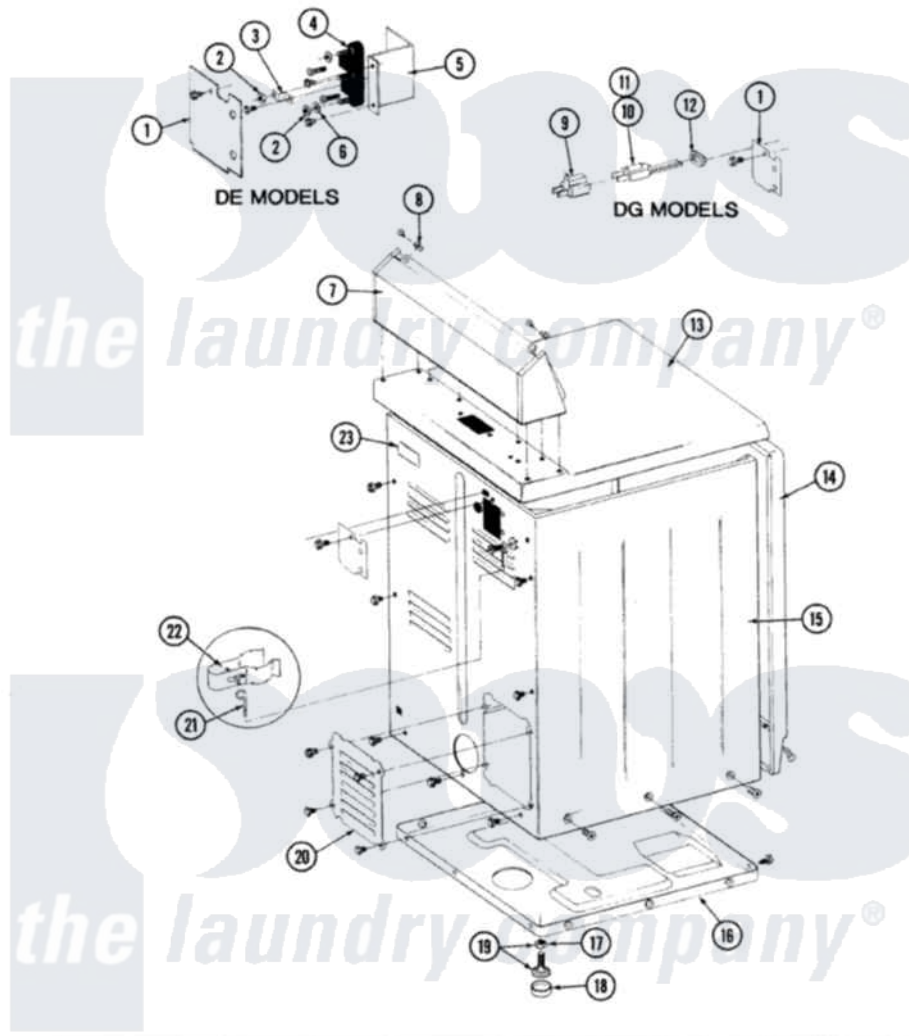

Maytag GDE8200 09 - REAR VIEW

SECTION: REAR VIEW
MODEL: DE-DG MODELS

Issue Date: 6/90

38

Maytag Residential Maytag GDE8200 Dryer Parts Parts Diagram 09 - REAR VIEW
Click on the part number to view part

Item	Original Part Number	Replaced By	Status	Part Description
1	Y312905		Not Available	COVER, TERMINAL
"	Y313561			Screw---NA
2	311484	112432		Nut
3	Y311423	489483		Screw 10-32 X 1/2
"	Y312184			Strap, Grounding
4	Y312209	W10001200		Screw
"	400008			Block, Terminal
5	Y312904			Bracket, Terminal Block
"	Y313561			Screw---NA
"	Y310632	1163839		Screw
6	Y311270			Washer, Terminal Block
7	305193M		Not Available	CONSOLE-HARVEST WHEAT
8	215075			Fastener, Control Panel To Console
11	305168	33002916		Power Cord, Canadian 240V
13	307104M		Not Available	TOP COVER ASSY
14	308000M		Not Available	FRONT PANEL ASSY

15	Y310632	1163839	Screw
"	Y313561		Screw---NA
"	307124M	Not Available	CABINET ASSY HVT WHEAT
16	Y303361	Not Available	BASE ASSY. (UPPER & LOWER)
17	Y052740	62739	Nut, Lock
18	Y314137		Foot, Rubber
19	Y305086		Adjustable Leg And Nut
20	Y312951	Not Available	ACCESS COVER, BACK
"	211294	90767	Screw, 8A X 3/8 HeX Washer Head Tapping
"	Y313559		Screw