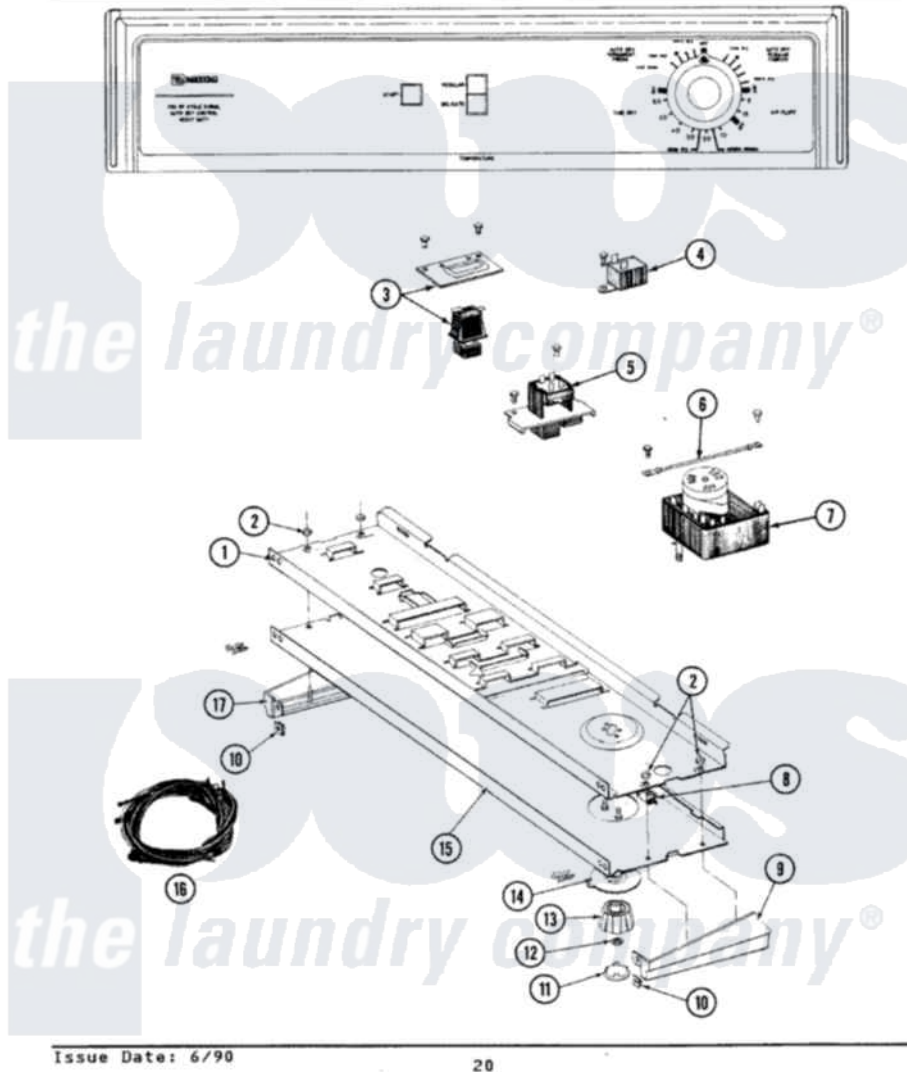

Maytag GDE8300 01 - CONTROL PANEL

SECTION: CONTROL PANEL
MODEL: DE-DG8300

Issue Date: 6/90

20

Maytag [Residential Maytag GDE8300 Dryer Parts](#) Parts Diagram 01 - CONTROL PANEL
Click on the part number to view part

Item	Original Part Number	Replaced By	Status	Part Description
1	314184			Back Up Plate
2	214872			Palnut, End Cap Note: Nut, Lamp Holder
3	211168	W10139210		Screw, 8-18 X 5/16
"	307305			Switch Push To Start
4	211168	W10139210		Screw, 8-18 X 5/16
"	305205	694419		Mini-Buzzer
5	207365			2 Button Switch
"	211168	W10139210		Screw, 8-18 X 5/16
6	211294	90767		Screw, 8A X 3/8 HeX Washer Head Tapping
"	204807			Ground Wire, Supp. Plte To Top Cover
7	305448			Timer
"	910708	488234		Screw 8-32 X 1/4
8	214897			Pad, Control Panel
9	210932			Screw, No.8 X 9/16 Ctsk Note: Screw, Inlet Duct

"	207216	Not Available	END CAP RH
10	214894		Fastener, End Cap
11	215821	Not Available	CAP, KNOB
12	312273		Nut, Control Knob
13	315041		Knob, Timer
14	315042		Dial Skirt
15	307324	Not Available	CONTROL PANEL
"	210932		Screw, No.8 X 9/16 Ctsk Note: Screw, Inlet Duct
16	307272		Wire Harness
17	207215	Not Available	END CAP LH