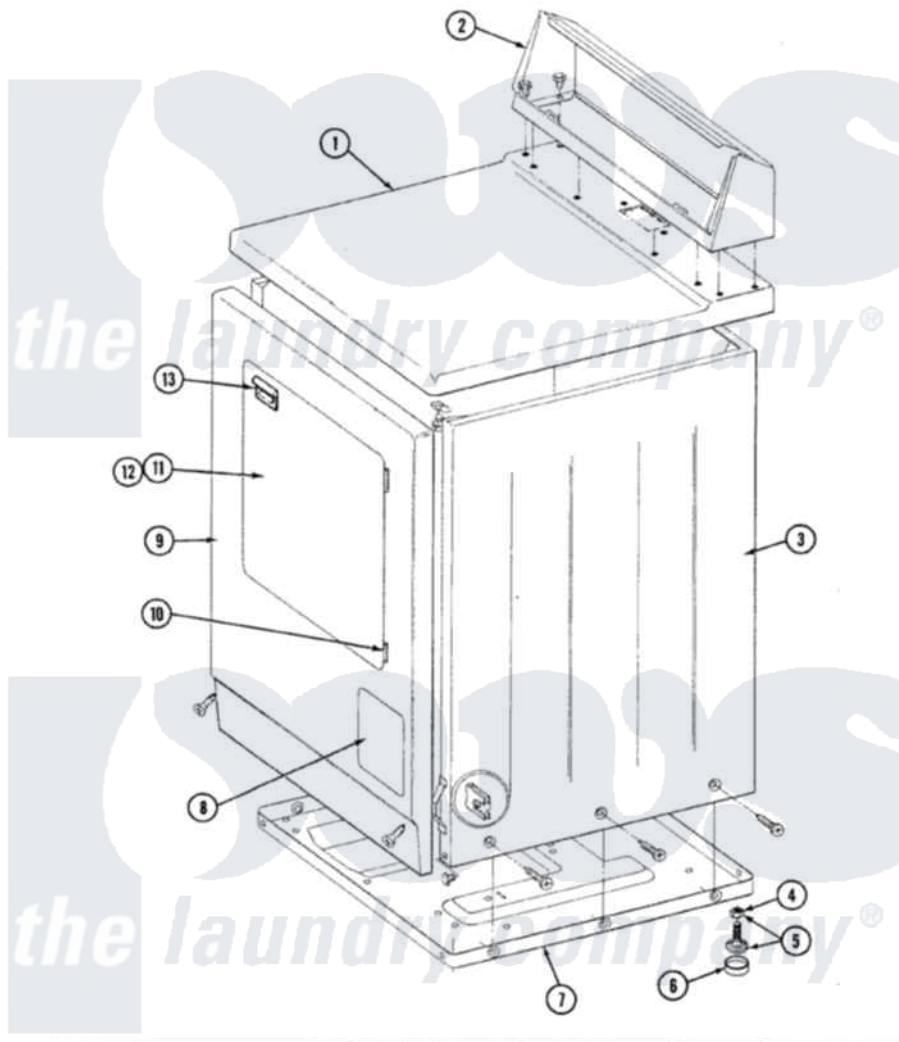

# Maytag GDE8300 03 - FRONT VIEW

SECTION: FRONT VIEW  
MODEL: DE-D6 MODELS

Issue Date: 6/90

56

Maytag [Residential Maytag GDE8300 Dryer Parts](#) Parts Diagram 03 - FRONT VIEW  
Click on the part number to view part

Item	Original Part Number	Replaced By	Status	Part Description
1	307104M		Not Available	TOP COVER ASSY
"	<a href="#">204445</a>			Screw And Fastener Assembly
2	<a href="#">Y313559</a>			Screw
"	305193M		Not Available	CONSOLE-HARVEST WHEAT
3	307124M		Not Available	CABINET ASSY HVT WHEAT
"	Y310632	<a href="#">1163839</a>		Screw
4	Y052740	<a href="#">62739</a>		Nut, Lock
5	<a href="#">Y305086</a>			Adjustable Leg And Nut
6	<a href="#">Y314137</a>			Foot, Rubber
7	Y303361		Not Available	BASE ASSY. (UPPER & LOWER)
9	308000M		Not Available	FRONT PANEL ASSY
10	307099	<a href="#">33001230</a>		Hinge, Door
11	307111M		Not Available	DOOR ASSY HVT WHEAT
12	314966M		Not Available	DOOR PANEL HVT WHEAT
13	314973		Not Available	HANDLE DOOR HVT WHEAT