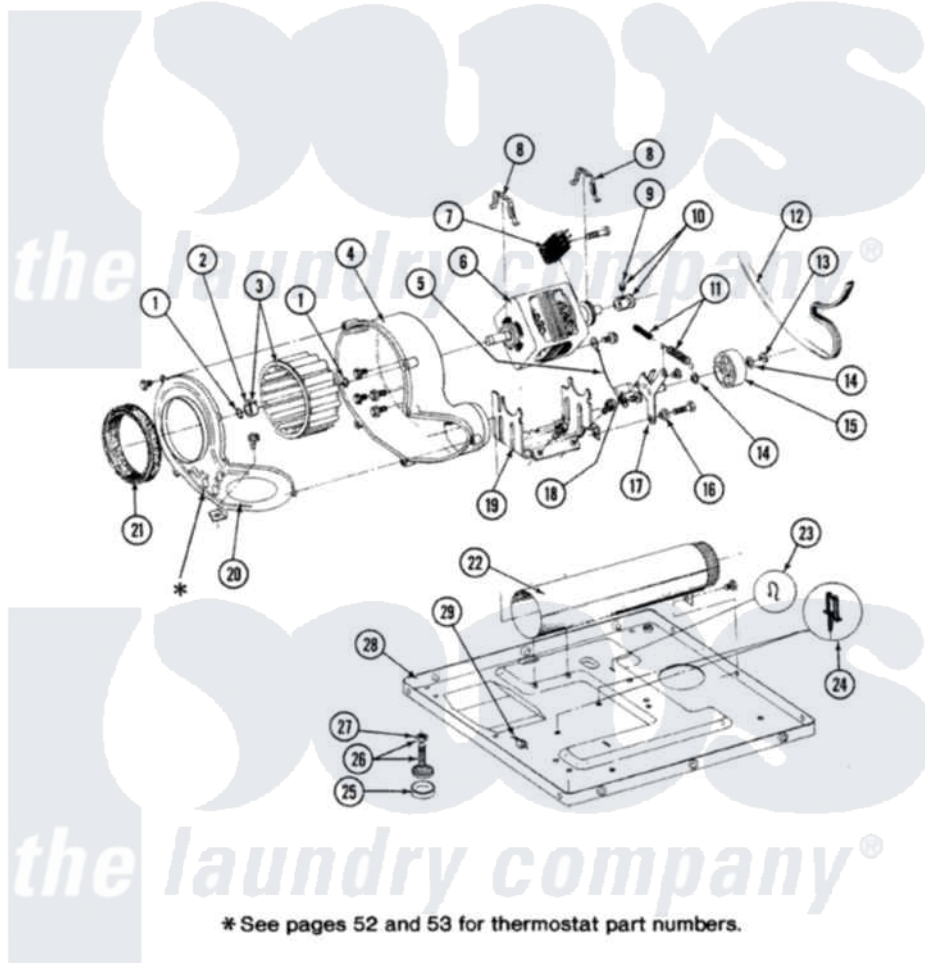

Maytag GDE8300 08 - MOTOR, BLOWER, BASE FRAME & THERMOSTATS

SECTION: MOTOR, BLOWER, BASE FRAME & THERMOSTATS
 MODEL: DG-DE MODELS

Issue Date: 6/90

50

Maytag [Residential Maytag GDE8300 Dryer Parts](#) Parts Diagram 08 - MOTOR, BLOWER, BASE FRAME & THERMOSTATS

[Click on the part number to view part](#)

Item	Original Part Number	Replaced By	Status	Part Description
1	410233	9703438		Ring-Retrn
2	312967			Clamp, Blower Housing
3	Y303836			Blower Wheel Assembly And Clamp
4	Y310632	1163839		Screw
"	Y312893			Housing, Blower
5	901220			Ground Wire
"	211294	90767		Screw, 8A X 3/8 HeX Washer Head Tapping
"	910343	488234		Screw 8-32 X 1/4
6	Y303358	W10410999		Motor-Drve
7	306207		Not Available	(PROD. No.303358-8 & No.303358-9)
"	Y303877		Not Available	SWITCH, MOTOR EXTERNAL START No.303358-2, No.303358-4, 303358-7
"	Y303879			Switch, Motor External Start

8	Y015825		Clip, Motor To Motor Support
9	Y053241		Set Screw, Motor Pulley
10	Y305185	6-3051850	Pulley- MO
11	Y303945		IDLER SPRING ASSY. W/PLUG
12	Y312959		Poly "V" Belt For Tumbler
13	312958	354987	Ring, Retaining
14	Y312527		Washer, Idler Shaft
15	Y303705	6-3037050	Pulley- ID
16	Y312894	315772	Sleeve, Idler Arm
17	Y014874		Screw, Idler Arm And Sleeve
"	Y303363	6-3033630	Idler Arm
"	Y312961	W10116751	Screw
18	Y313582	W10116756	Spacer
19	Y313561		Screw----NA
"	312897	Not Available	SUPPORT, MOTOR
20	314846		Cover, Blower Housing
"	Y313561		Screw----NA
"	Y312961	W10116751	Screw
21	Y312901		Seal, Housing Cover
22	Y303442		EXHAUST DUCT ASSEMBLY
"	Y310632	1163839	Screw
23	410490		Spring, Retainer Wire Harness
24	Y313262	W10116752	Retainer-
25	Y314137		Foot, Rubber
26	Y305086		Adjustable Leg And Nut
27	Y052740	62739	Nut, Lock
28	Y303361	Not Available	BASE ASSY. (UPPER & LOWER)
29	Y310376		Clip, Door Switch Harness