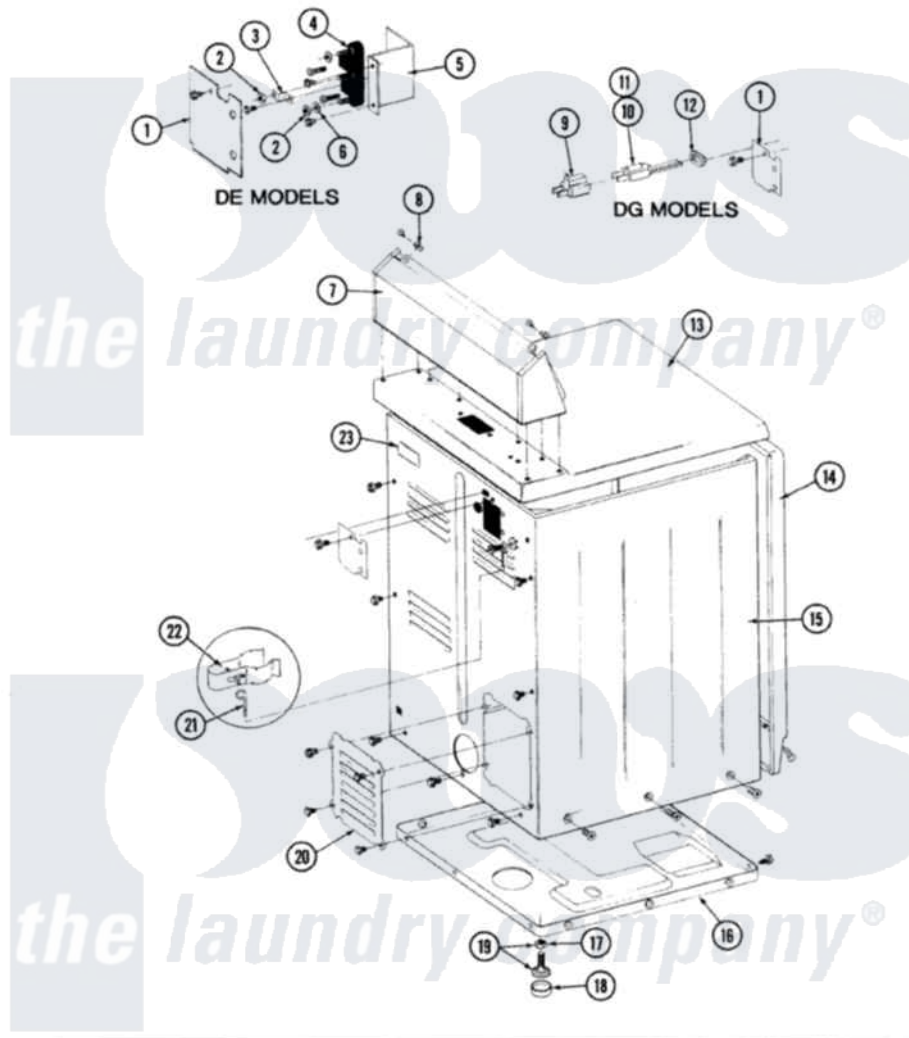

Maytag GDE8300 09 - REAR VIEW

SECTION: REAR VIEW
MODEL: DE-DG MODELS

Issue Date: 6/90

38

Maytag [Residential Maytag GDE8300 Dryer Parts](#) Parts Diagram 09 - REAR VIEW
Click on the part number to view part

Item	Original Part Number	Replaced By	Status	Part Description
1	Y312905		Not Available	COVER, TERMINAL
"	Y313561			Screw---NA
2	311484	112432		Nut
3	Y311423	489483		Screw 10-32 X 1/2
"	Y312184			Strap, Grounding
4	Y312209	W10001200		Screw
"	400008			Block, Terminal
5	Y312904			Bracket, Terminal Block
"	Y313561			Screw---NA
"	Y310632	1163839		Screw
6	Y311270			Washer, Terminal Block
7	305193M		Not Available	CONSOLE-HARVEST WHEAT
8	215075			Fastener, Control Panel To Console
11	305168	33002916		Power Cord, Canadian 240V
13	307104M		Not Available	TOP COVER ASSY
14	308000M		Not Available	FRONT PANEL ASSY

15	Y310632	1163839	Screw
"	Y313561		Screw---NA
"	307124M	Not Available	CABINET ASSY HVT WHEAT
16	Y303361	Not Available	BASE ASSY. (UPPER & LOWER)
17	Y052740	62739	Nut, Lock
18	Y314137		Foot, Rubber
19	Y305086		Adjustable Leg And Nut
20	Y312951	Not Available	ACCESS COVER, BACK
"	211294	90767	Screw, 8A X 3/8 HeX Washer Head Tapping
"	Y313559		Screw