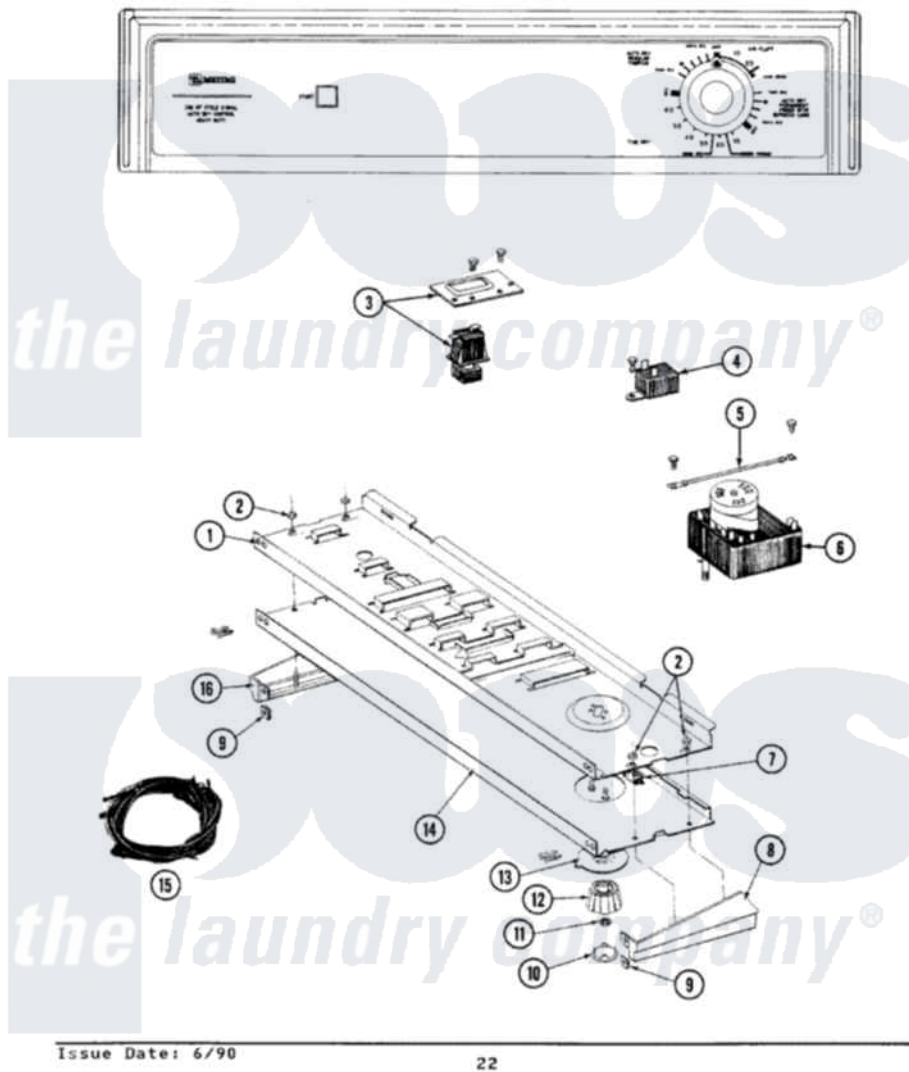

Maytag GDE8410 01 - CONTROL PANEL

SECTION: CONTROL PANEL
MODEL: DE-DG8410

Issue Date: 6/90

22

[Maytag Residential Maytag GDE8410 Dryer Parts](#) Parts Diagram 01 - CONTROL PANEL
Click on the part number to view part

Item	Original Part Number	Replaced By	Status	Part Description
1	314184			Back Up Plate
2	214872			Palnut, End Cap Note: Nut, Lamp Holder
3	211168	W10139210		Screw, 8-18 X 5/16
"	307305			Switch Push To Start
4	305205	694419		Mini-Buzzer
"	211168	W10139210		Screw, 8-18 X 5/16
5	211294	90767		Screw, 8A X 3/8 HeX Washer Head Tapping
"	204807			Ground Wire, Supp. Plte To Top Cover
6	306040			Timer
"	910708	488234		Screw 8-32 X 1/4
7	214897			Pad, Control Panel
8	210932			Screw, No.8 X 9/16 Ctsk Note: Screw, Inlet Duct
"	207216		Not Available	END CAP RH
9	214894			Fastener, End Cap

10	215821	Not Available	CAP, KNOB
11	312273		Nut, Control Knob
12	315041		Knob, Timer
13	315042		Dial Skirt
14	307951	Not Available	CONTROL PANEL
"	210932		Screw, No.8 X 9/16 Ctsk Note: Screw, Inlet Duct
15	307945	Not Available	WIRE HARNESS
"	307946	Not Available	WIRE HARNESS
16	207215	Not Available	END CAP LH