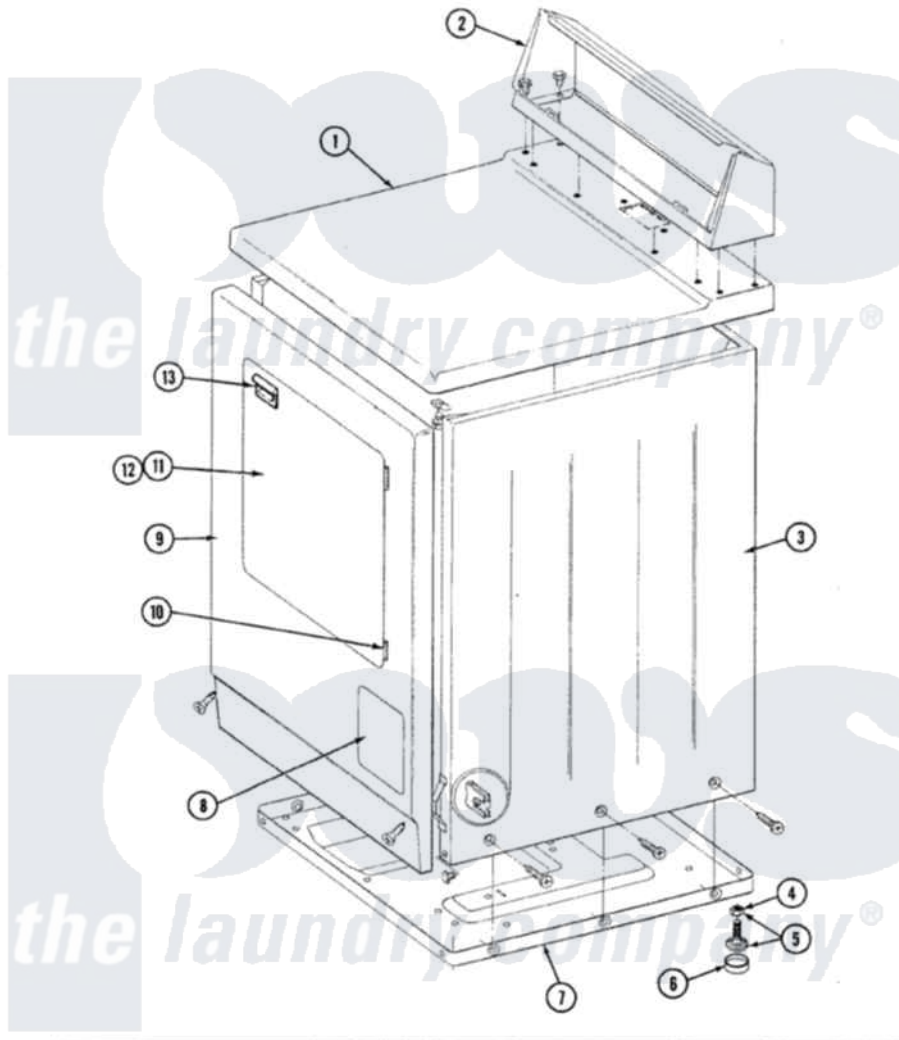

# Maytag GDE8410 03 - FRONT VIEW

SECTION: FRONT VIEW  
MODEL: DE-D6 MODELS

Issue Date: 6/90

56

Maytag [Residential Maytag GDE8410 Dryer Parts](#) Parts Diagram 03 - FRONT VIEW  
Click on the part number to view part

Item	Original Part Number	Replaced By	Status	Part Description
1	307104M		Not Available	TOP COVER ASSY
"	<a href="#">204445</a>			Screw And Fastener Assembly
2	<a href="#">Y313559</a>			Screw
"	305193M		Not Available	CONSOLE-HARVEST WHEAT
3	307124M		Not Available	CABINET ASSY HVT WHEAT
"	Y310632	<a href="#">1163839</a>		Screw
4	Y052740	<a href="#">62739</a>		Nut, Lock
5	<a href="#">Y305086</a>			Adjustable Leg And Nut
6	<a href="#">Y314137</a>			Foot, Rubber
7	Y303361		Not Available	BASE ASSY. (UPPER & LOWER)
9	308000M		Not Available	FRONT PANEL ASSY
10	307099	<a href="#">33001230</a>		Hinge, Door
11	307111M		Not Available	DOOR ASSY HVT WHEAT
12	314966M		Not Available	DOOR PANEL HVT WHEAT
13	314973		Not Available	HANDLE DOOR HVT WHEAT