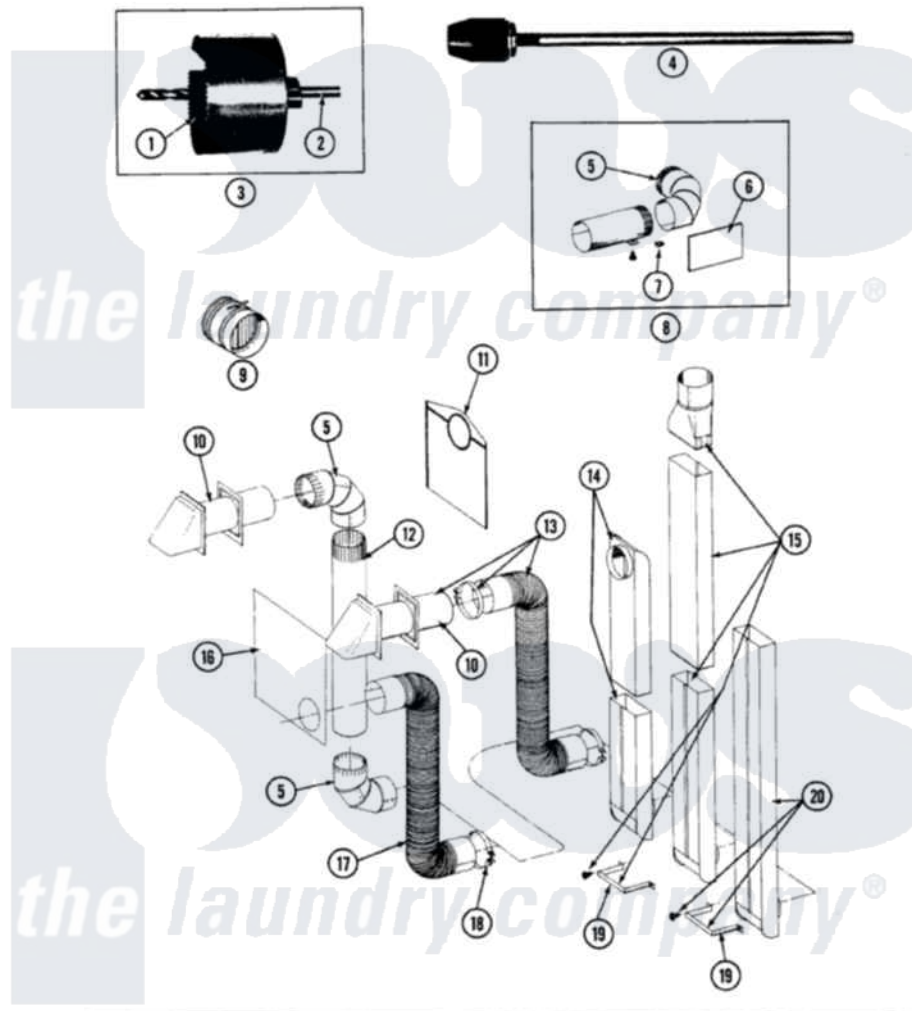

# Maytag GDE8410 06 - INSTALLATION ACCESSORIES

SECTION: INSTALLATION ACCESSORIES  
 MODEL: ALL MODELS

Issue Date: 6/90

54

Maytag Residential Maytag GDE8410 Dryer Parts Parts Diagram 06 - INSTALLATION ACCESSORIES  
 Click on the part number to view part

Item	Original Part Number	Replaced By	Status	Part Description
1	038179		Not Available	BLADE, SAW
2	038180		Not Available	REPLACEMENT DRILL
3	038766		Not Available	HOLE SAW W/DRILL BIT
4	<a href="#">038767</a>			Extension Chuck, Drill
5	<a href="#">Y059131</a>			Elbow, Venting
6	<a href="#">312302</a>			Insulation, Exhaust Duct Kit
7	<a href="#">213323</a>			Fastener, Exhaust Duct Kit
8	<a href="#">Y304652</a>			Exhaust Duct Kit
"	211294	<a href="#">90767</a>		Screw, 8A X 3/8 HeX Washer Head Tapping
9	059146		Not Available	DAMPER, BACK DRAFT
10	Y059129	<a href="#">4396007RW</a>		Vent Hood
11	311353		Not Available	BAG, LINT (DACRON)
12	<a href="#">Y059130</a>			Pipe, Venting
13	<a href="#">Y059143</a>			Flexible Vent Kit
14	<a href="#">Y059135</a>			Vent Duct Assembly
15	059144		Not Available	RECTANGULAR VENT KIT

16	Y059134		PLATE, ALUM. WINDOW (15``X20``)
17	Y304353	<a href="#">4396010RP</a>	6ft Scvent
18	<a href="#">Y304630</a>		Clamp, Flexible Duct
19	<a href="#">313272</a>		Bracket, Exhaust Deflector
"	211294	<a href="#">90767</a>	Screw, 8A X 3/8 HeX Washer Head Tapping
20	303736	Not Available	EXHAUST DEFLECTOR KIT