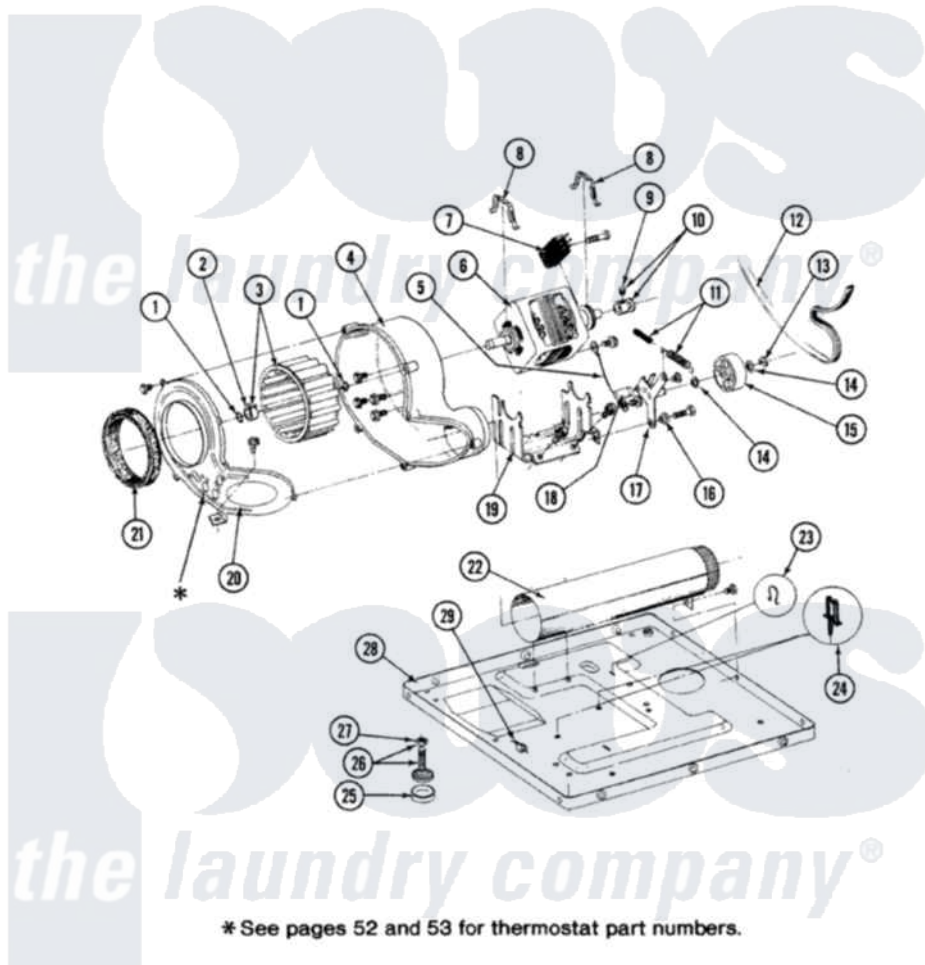

Maytag GDE8410 08 - MOTOR, BLOWER, BASE FRAME & THERMOSTATS

SECTION: MOTOR, BLOWER, BASE FRAME & THERMOSTATS
 MODEL: DG-DE MODELS

Issue Date: 6/90

50

Maytag [Residential Maytag GDE8410 Dryer Parts](#) Parts Diagram 08 - MOTOR, BLOWER, BASE FRAME & THERMOSTATS

[Click on the part number to view part](#)

Item	Original Part Number	Replaced By	Status	Part Description
1	410233	9703438		Ring-Retrn
2	312967			Clamp, Blower Housing
3	Y303836			Blower Wheel Assembly And Clamp
4	Y310632	1163839		Screw
"	Y312893			Housing, Blower
5	901220			Ground Wire
"	211294	90767		Screw, 8A X 3/8 HeX Washer Head Tapping
"	910343	488234		Screw 8-32 X 1/4
6	Y303358	W10410999		Motor-Drve
7	306207		Not Available	(PROD. No.303358-8 & No.303358-9)
"	Y303877		Not Available	SWITCH, MOTOR EXTERNAL START No.303358-2, No.303358-4, 303358-7
"	Y303879			Switch, Motor External Start

8	Y015825		Clip, Motor To Motor Support
9	Y053241		Set Screw, Motor Pulley
10	Y305185	6-3051850	Pulley- MO
11	Y303945		IDLER SPRING ASSY. W/PLUG
12	Y312959		Poly "V" Belt For Tumbler
13	312958	354987	Ring, Retaining
14	Y312527		Washer, Idler Shaft
15	Y303705	6-3037050	Pulley- ID
16	Y312894	315772	Sleeve, Idler Arm
17	Y014874		Screw, Idler Arm And Sleeve
"	Y303363	6-3033630	Idler Arm
"	Y312961	W10116751	Screw
18	Y313582	W10116756	Spacer
19	Y313561		Screw----NA
"	312897	Not Available	SUPPORT, MOTOR
20	314846		Cover, Blower Housing
"	Y313561		Screw----NA
"	Y312961	W10116751	Screw
21	Y312901		Seal, Housing Cover
22	Y303442		EXHAUST DUCT ASSEMBLY
"	Y310632	1163839	Screw
23	410490		Spring, Retainer Wire Harness
24	Y313262	W10116752	Retainer-
25	Y314137		Foot, Rubber
26	Y305086		Adjustable Leg And Nut
27	Y052740	62739	Nut, Lock
28	Y303361	Not Available	BASE ASSY. (UPPER & LOWER)
29	Y310376		Clip, Door Switch Harness