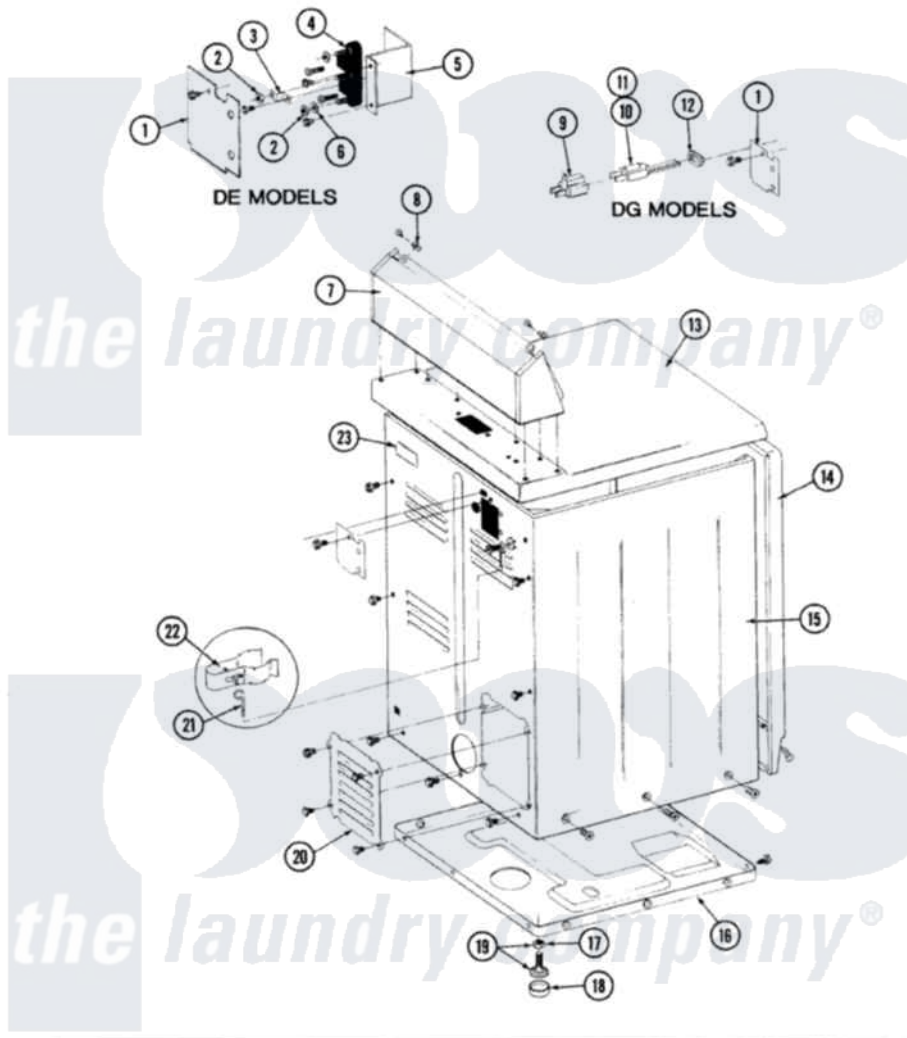

Maytag GDE8410 09 - REAR VIEW

SECTION: REAR VIEW
MODEL: DE-DG MODELS

Issue Date: 6/90

38

Maytag Residential Maytag GDE8410 Dryer Parts Parts Diagram 09 - REAR VIEW
Click on the part number to view part

Item	Original Part Number	Replaced By	Status	Part Description
1	Y312905		Not Available	COVER, TERMINAL
"	Y313561			Screw---NA
2	311484	112432		Nut
3	Y311423	489483		Screw 10-32 X 1/2
"	Y312184			Strap, Grounding
4	Y312209	W10001200		Screw
"	400008			Block, Terminal
5	Y312904			Bracket, Terminal Block
"	Y313561			Screw---NA
"	Y310632	1163839		Screw
6	Y311270			Washer, Terminal Block
7	305193M		Not Available	CONSOLE-HARVEST WHEAT
8	215075			Fastener, Control Panel To Console
11	305168	33002916		Power Cord, Canadian 240V
13	307104M		Not Available	TOP COVER ASSY
15	Y310632	1163839		Screw

"	Y313561		Screw---NA
"	307124M	Not Available	CABINET ASSY HVT WHEAT
16	Y303361	Not Available	BASE ASSY. (UPPER & LOWER)
17	Y052740	62739	Nut, Lock
18	Y314137		Foot, Rubber
19	Y305086		Adjustable Leg And Nut
20	Y312951	Not Available	ACCESS COVER, BACK
"	211294	90767	Screw, 8A X 3/8 HeX Washer Head Tapping
"	Y313559		Screw