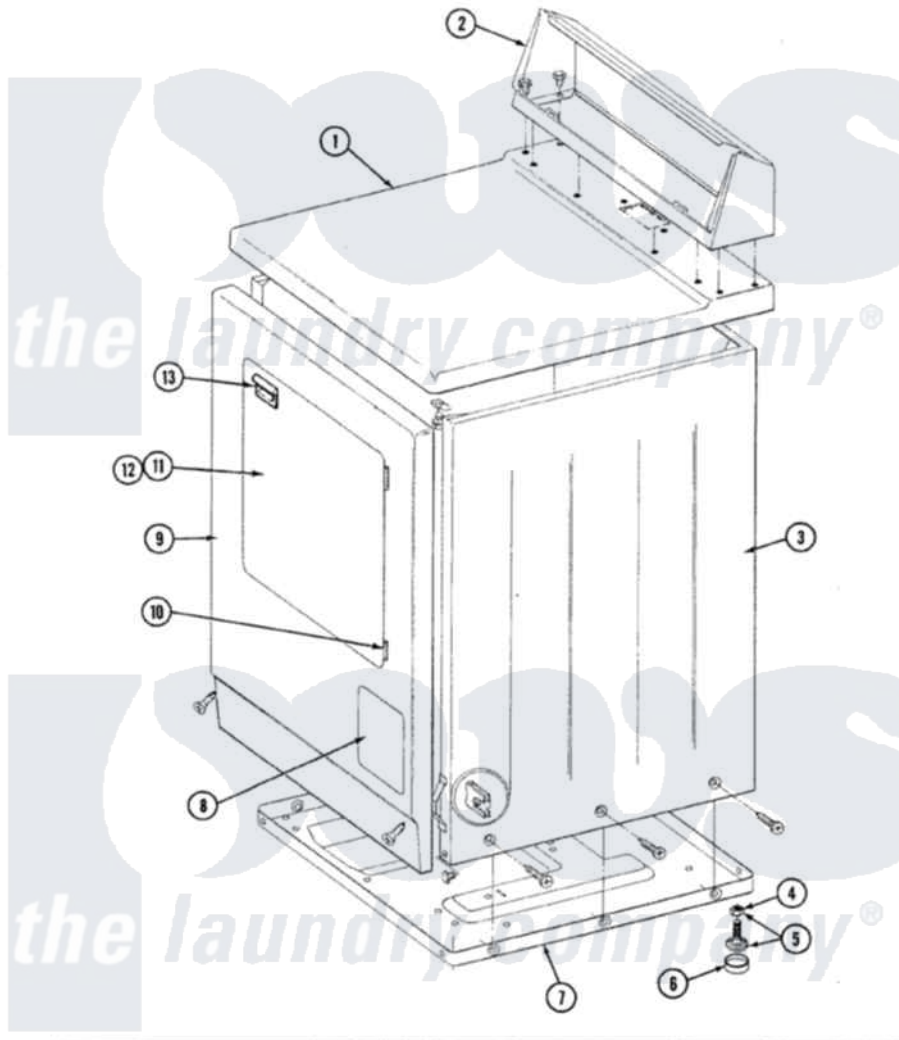

# Maytag GDE8420 03 - FRONT VIEW

SECTION: FRONT VIEW  
MODEL: DE-D6 MODELS

Issue Date: 6/90

56

Maytag [Residential Maytag GDE8420 Dryer Parts](#) Parts Diagram 03 - FRONT VIEW  
Click on the part number to view part

Item	Original Part Number	Replaced By	Status	Part Description
1	307104M		Not Available	TOP COVER ASSY
"	<a href="#">204445</a>			Screw And Fastener Assembly
2	<a href="#">Y313559</a>			Screw
"	305193M		Not Available	CONSOLE-HARVEST WHEAT
3	307124M		Not Available	CABINET ASSY HVT WHEAT
"	Y310632	<a href="#">1163839</a>		Screw
4	Y052740	<a href="#">62739</a>		Nut, Lock
5	<a href="#">Y305086</a>			Adjustable Leg And Nut
6	<a href="#">Y314137</a>			Foot, Rubber
7	Y303361		Not Available	BASE ASSY. (UPPER & LOWER)
9	308000M		Not Available	FRONT PANEL ASSY
10	307099	<a href="#">33001230</a>		Hinge, Door
11	307111M		Not Available	DOOR ASSY HVT WHEAT
12	314966M		Not Available	DOOR PANEL HVT WHEAT
13	314973		Not Available	HANDLE DOOR HVT WHEAT