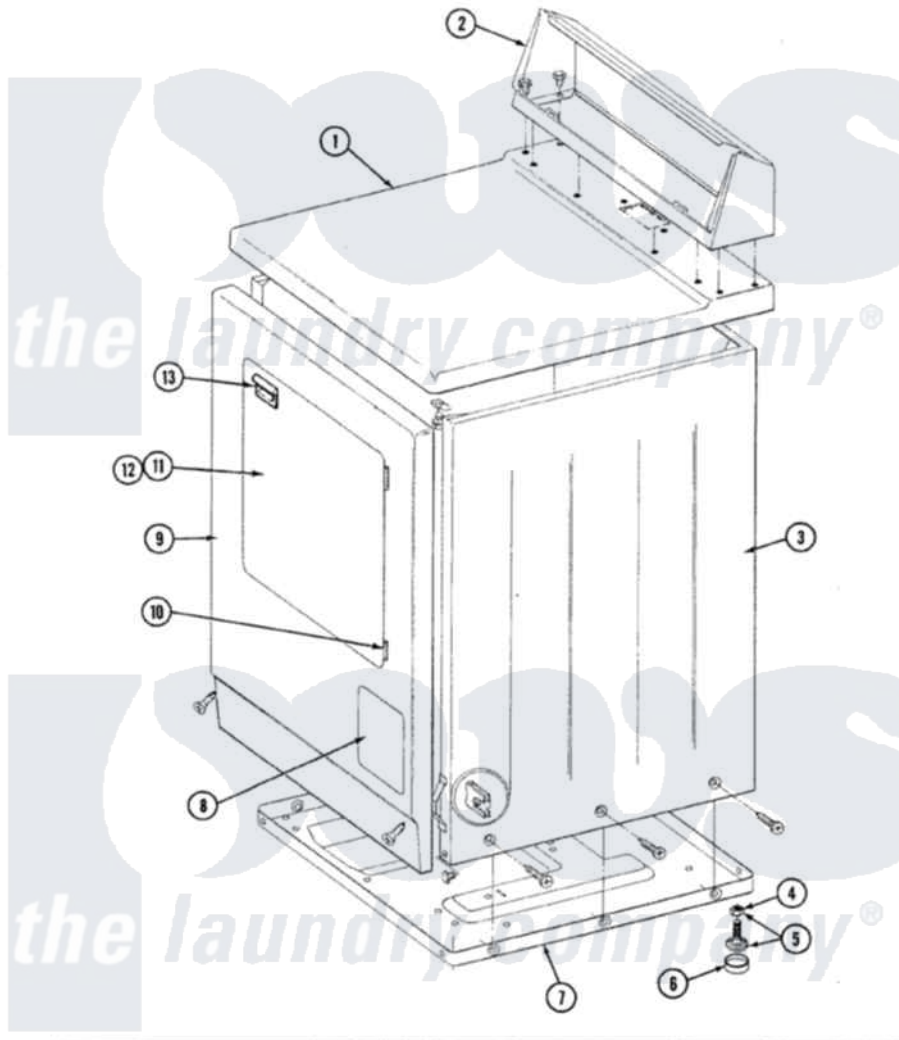

# Maytag GDE8600 03 - FRONT VIEW

SECTION: FRONT VIEW  
MODEL: DE-D6 MODELS

Issue Date: 6/90

56

Maytag [Residential Maytag GDE8600 Dryer Parts](#) Parts Diagram 03 - FRONT VIEW  
Click on the part number to view part

Item	Original Part Number	Replaced By	Status	Part Description
1	307104M		Not Available	TOP COVER ASSY
"	<a href="#">204445</a>			Screw And Fastener Assembly
2	<a href="#">Y313559</a>			Screw
"	305193M		Not Available	CONSOLE-HARVEST WHEAT
3	307124M		Not Available	CABINET ASSY HVT WHEAT
"	Y310632	<a href="#">1163839</a>		Screw
4	Y052740	<a href="#">62739</a>		Nut, Lock
5	<a href="#">Y305086</a>			Adjustable Leg And Nut
6	<a href="#">Y314137</a>			Foot, Rubber
7	Y303361		Not Available	BASE ASSY. (UPPER & LOWER)
9	308000M		Not Available	FRONT PANEL ASSY
10	307099	<a href="#">33001230</a>		Hinge, Door
11	307111M		Not Available	DOOR ASSY HVT WHEAT
12	314966M		Not Available	DOOR PANEL HVT WHEAT
13	314973		Not Available	HANDLE DOOR HVT WHEAT