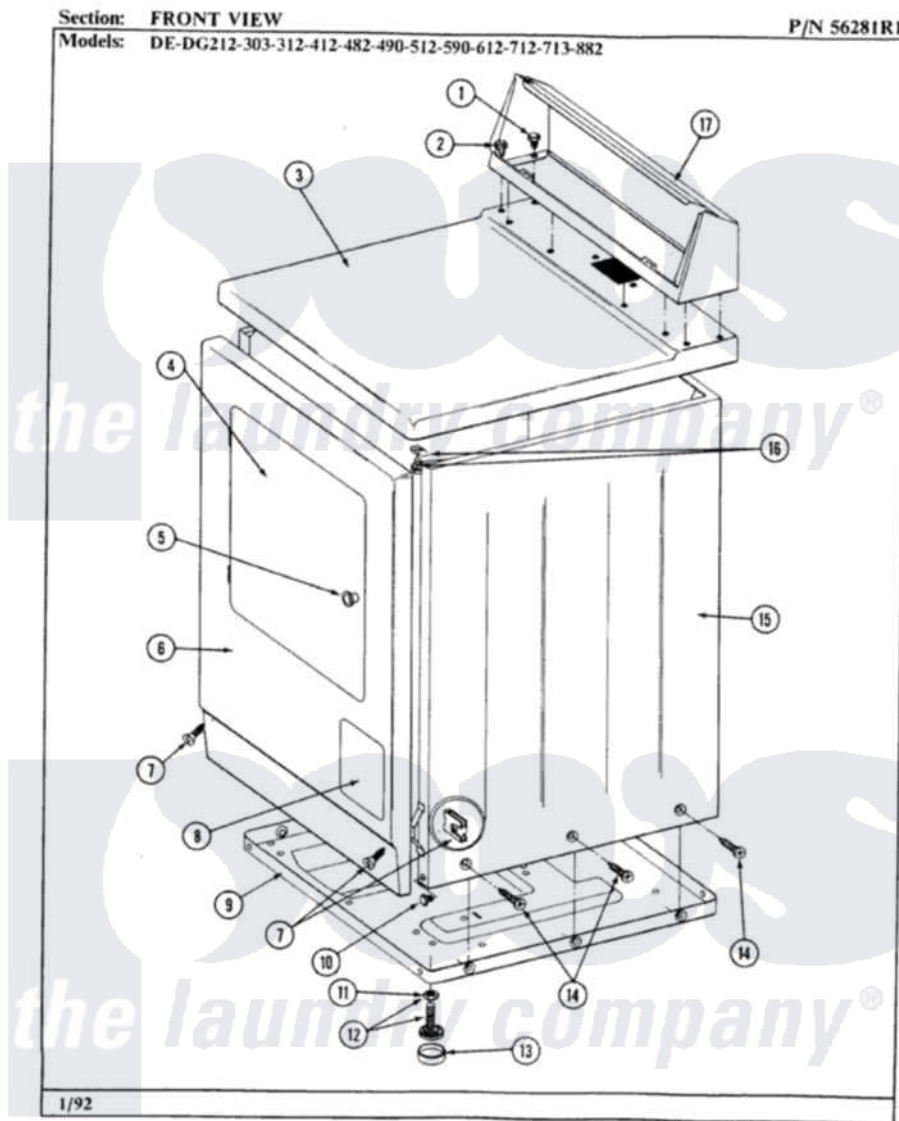

# Maytag GDE882 03 - FRONT VIEW

26

Maytag Residential Maytag GDE882 Dryer Parts Parts Diagram 03 - FRONT VIEW  
 Click on the part number to view part

Item	Original Part Number	Replaced By	Status	Part Description
1	211194		Not Available	LOCK WASHER
2	<a href="#">Y313559</a>			Screw
3	307104M		Not Available	TOP COVER ASSY
4	306668M		Not Available	DOOR, HARVEST WHEAT
5	303942		Not Available	KNOB AND SCREW
6	304595M		Not Available	FRONT PANEL-HARVEST WHEAT
7	<a href="#">204439</a>			Screw And Fstner Assembly
9	Y303361		Not Available	BASE ASSY. (UPPER & LOWER)
10	Y310632	<a href="#">1163839</a>		Screw
11	Y052740	<a href="#">62739</a>		Nut, Lock
12	<a href="#">Y305086</a>			Adjustable Leg And Nut
13	<a href="#">Y314137</a>			Foot, Rubber
14	<a href="#">213007</a>			Xfor Cabinet See Cabinet, Back
15	305302M		Not Available	CABINET-HARVEST WHEAT