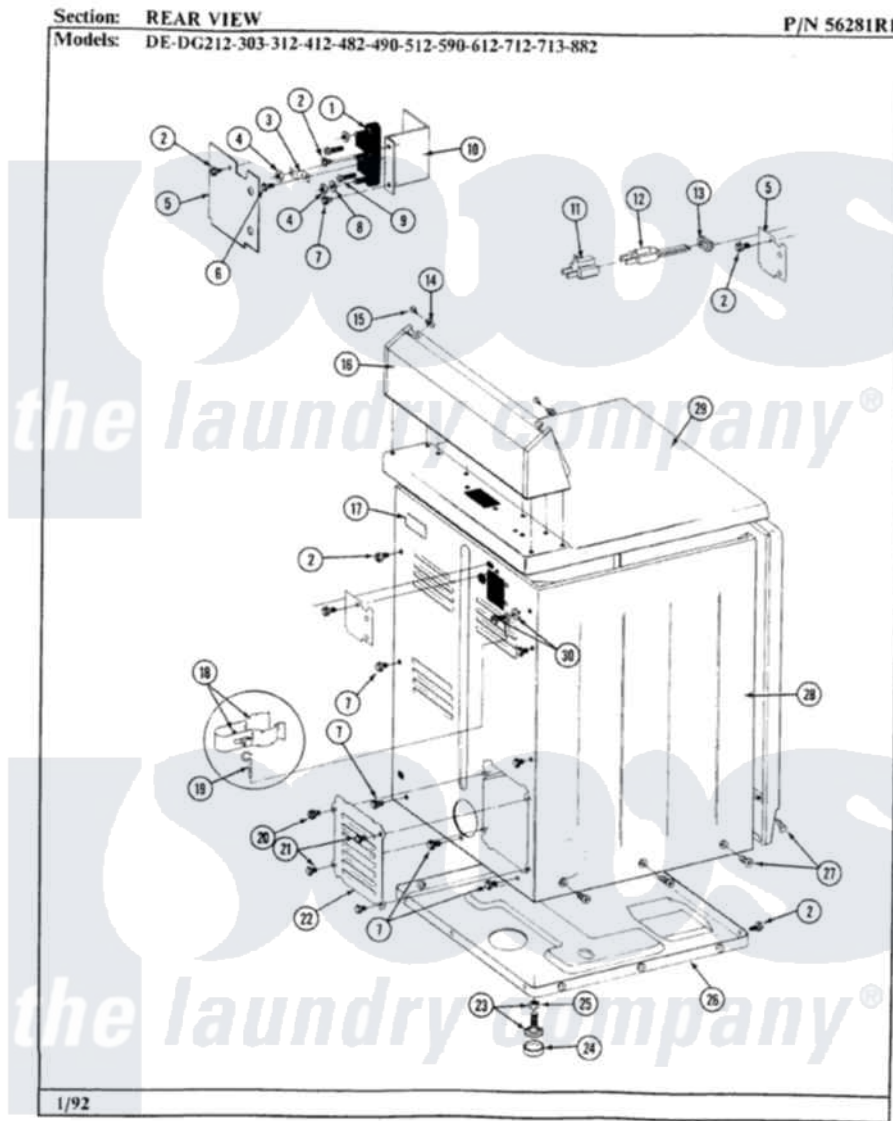

Maytag GDE882 07 - REAR VIEW

28

Maytag [Residential Maytag GDE882 Dryer Parts](#) Parts Diagram 07 - REAR VIEW
 Click on the part number to view part

Item	Original Part Number	Replaced By	Status	Part Description
1	400008			Block, Terminal
2	Y313561			Screw---NA
3	Y312184			Strap, Grounding
4	311484	112432		Nut
5	Y312905		Not Available	COVER, TERMINAL
6	Y311423	489483		Screw 10-32 X 1/2
7	Y310632	1163839		Screw
8	Y311270			Washer, Terminal Block
9	Y312209	W10001200		Screw
10	Y312904			Bracket, Terminal Block
14	215075			Fastener, Control Panel To Console
15	210932			Screw, No.8 X 9/16 Ctsk Note: Screw, Inlet Duct
16	305193M		Not Available	CONSOLE-HARVEST WHEAT
17	214519			LABEL, ELECTRICAL INSTR. PART NOT USED-GAS MODELS ONLY

18	301548		Clamp, Ground Wire
19	311155		Ground Wire And Clamp
20	Y313559		Screw
21	211294	90767	Screw, 8A X 3/8 HeX Washer Head Tapping
22	Y312951	Not Available	ACCESS COVER, BACK
23	Y305086		Adjustable Leg And Nut
24	Y314137		Foot, Rubber
25	Y052740	62739	Nut, Lock
26	Y303361	Not Available	BASE ASSY. (UPPER & LOWER)
27	213007		Xfor Cabinet See Cabinet, Back
28	305193M	Not Available	CONSOLE-HARVEST WHEAT
29	307104M	Not Available	TOP COVER ASSY
30	303846	22003781	Screw, Ground Strap