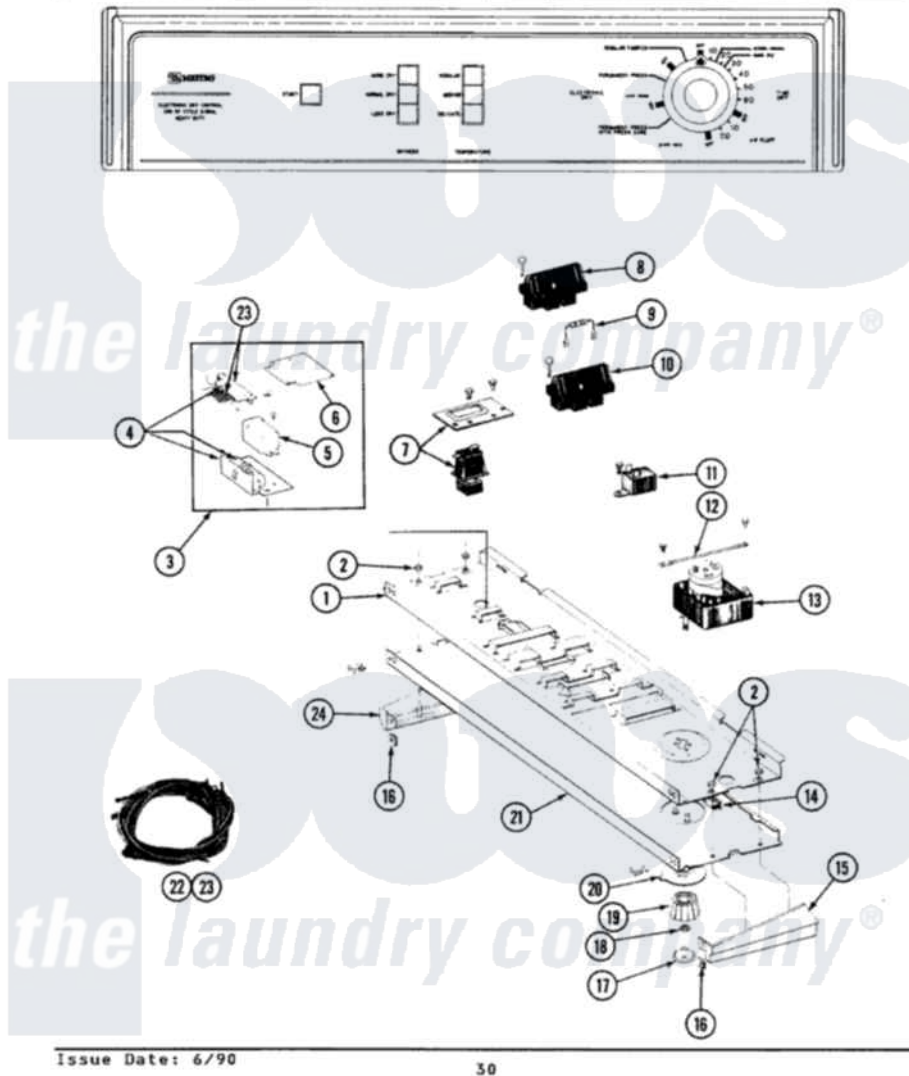

Maytag GDE9700 01 - CONTROL PANEL

SECTION: CONTROL PANEL
MODEL: DE-D69700

Issue Date: 6/90

30

[Maytag Residential Maytag GDE9700 Dryer Parts](#) Parts Diagram 01 - CONTROL PANEL
Click on the part number to view part

Item	Original Part Number	Replaced By	Status	Part Description
1	314184			Back Up Plate
2	214872			Palnut, End Cap Note: Nut, Lamp Holder
3	211168	W10139210		Screw, 8-18 X 5/16
"	307898		Not Available	ELECTRONIC CONTROL
4	311863		Not Available	SCREW FOR CAUTION PLATE---NA
"	307897			Edge Board Connector
5	307899			Relay
"	Y251119	3177991		Screw
6	Y307896			Pc Board
7	211168	W10139210		Screw, 8-18 X 5/16
"	307305			Switch Push To Start
8	213117	67006908		Screw, Ice Rack
"	307304		Not Available	TEMP CONTROL SWITCH 3 BUTTON
9	306916			Resistor, Med Temp Elec

10	307304		Not Available	TEMP CONTROL SWITCH 3 BUTTON
"	213117	67006908		Screw, Ice Rack
11	305205	694419		Mini-Buzzer
"	213117	67006908		Screw, Ice Rack
12	211294	90767		Screw, 8A X 3/8 HeX Washer Head Tapping
"	204807			Ground Wire, Supp. Plte To Top Cover
13	910708	488234		Screw 8-32 X 1/4
"	Y307404			Timer
14	214897			Pad, Control Panel
15	207216		Not Available	END CAP RH
"	210932			Screw, No.8 X 9/16 Ctsk Note: Screw, Inlet Duct
16	214894			Fastener, End Cap
17	215821		Not Available	CAP, KNOB
18	312273			Nut, Control Knob
19	315041			Knob, Timer
20	315042			Dial Skirt
21	307320		Not Available	CONTROL PANEL
22	307263		Not Available	WIRE HARNESS
"	307260		Not Available	WIRE HARNESS
23	307422		Not Available	WIRE HARNESS
24	307215	WB62X1699		Cooktopbrushed Chrome