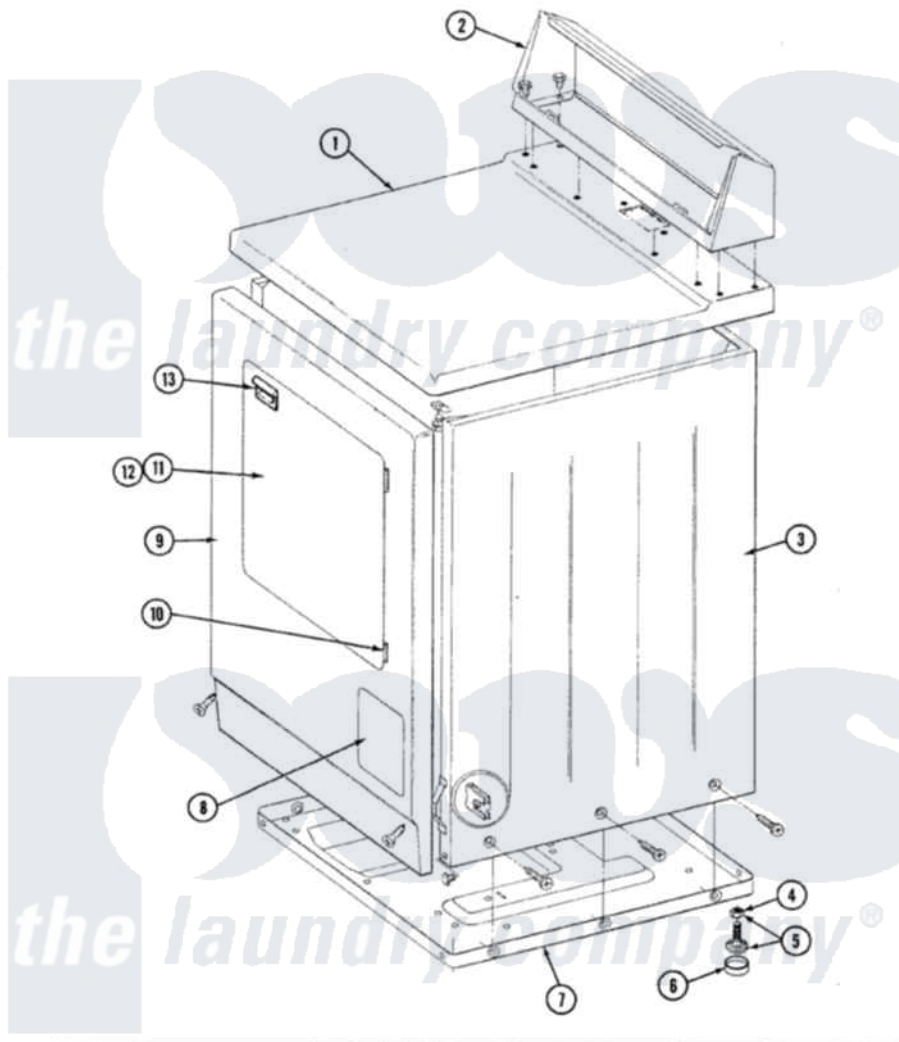

# Maytag GDE9700 03 - FRONT VIEW

SECTION: FRONT VIEW  
MODEL: DE-D6 MODELS

Issue Date: 6/90

56

Maytag [Residential Maytag GDE9700 Dryer Parts](#) Parts Diagram 03 - FRONT VIEW  
Click on the part number to view part

Item	Original Part Number	Replaced By	Status	Part Description
1	307104M		Not Available	TOP COVER ASSY
"	<a href="#">204445</a>			Screw And Fastener Assembly
2	<a href="#">Y313559</a>			Screw
"	305193M		Not Available	CONSOLE-HARVEST WHEAT
3	307124M		Not Available	CABINET ASSY HVT WHEAT
"	Y310632	<a href="#">1163839</a>		Screw
4	Y052740	<a href="#">62739</a>		Nut, Lock
5	<a href="#">Y305086</a>			Adjustable Leg And Nut
6	<a href="#">Y314137</a>			Foot, Rubber
7	Y303361		Not Available	BASE ASSY. (UPPER & LOWER)
9	308000M		Not Available	FRONT PANEL ASSY
10	307099	<a href="#">33001230</a>		Hinge, Door
11	307111M		Not Available	DOOR ASSY HVT WHEAT
12	314966M		Not Available	DOOR PANEL HVT WHEAT
13	314973		Not Available	HANDLE DOOR HVT WHEAT