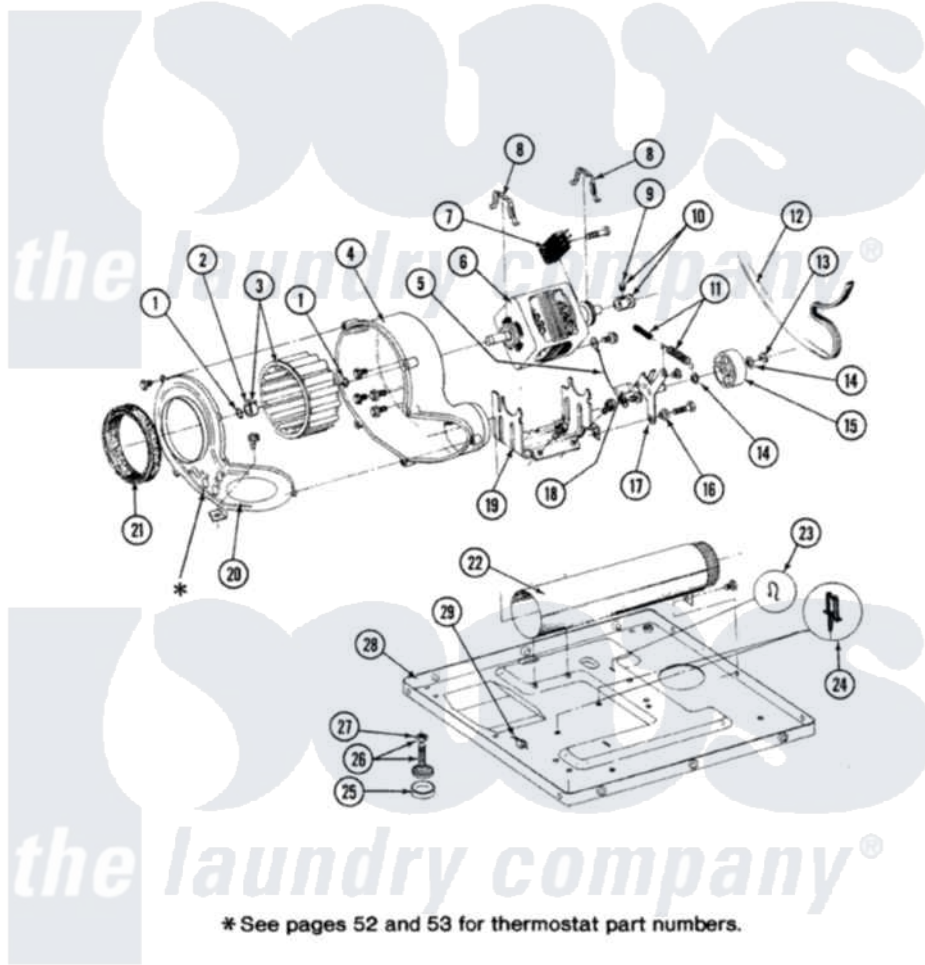

Maytag GDE9700 08 - MOTOR, BLOWER, BASE FRAME & THERMOSTATS

SECTION: MOTOR, BLOWER, BASE FRAME & THERMOSTATS
 MODEL: DG-DE MODELS

Issue Date: 6/90

50

Maytag [Residential Maytag GDE9700 Dryer Parts](#) Parts Diagram 08 - MOTOR, BLOWER, BASE FRAME & THERMOSTATS

[Click on the part number to view part](#)

Item	Original Part Number	Replaced By	Status	Part Description
1	410233	9703438		Ring-Retrn
2	312967			Clamp, Blower Housing
3	Y303836			Blower Wheel Assembly And Clamp
4	Y310632	1163839		Screw
"	Y312893			Housing, Blower
5	901220			Ground Wire
"	211294	90767		Screw, 8A X 3/8 HeX Washer Head Tapping
"	910343	488234		Screw 8-32 X 1/4
6	Y303358	W10410999		Motor-Drve
7	306207		Not Available	(PROD. No.303358-8 & No.303358-9)
"	Y303877		Not Available	SWITCH, MOTOR EXTERNAL START No.303358-2, No.303358-4, 303358-7
"	Y303879			Switch, Motor External Start

8	Y015825		Clip, Motor To Motor Support
9	Y053241		Set Screw, Motor Pulley
10	Y305185	6-3051850	Pulley- MO
11	Y303945		IDLER SPRING ASSY. W/PLUG
12	Y312959		Poly "V" Belt For Tumbler
13	312958	354987	Ring, Retaining
14	Y312527		Washer, Idler Shaft
15	Y303705	6-3037050	Pulley- ID
16	Y312894	315772	Sleeve, Idler Arm
17	Y014874		Screw, Idler Arm And Sleeve
"	Y303363	6-3033630	Idler Arm
"	Y312961	W10116751	Screw
18	Y313582	W10116756	Spacer
19	Y313561		Screw----NA
"	312897	Not Available	SUPPORT, MOTOR
20	314846		Cover, Blower Housing
"	Y313561		Screw----NA
"	Y312961	W10116751	Screw
21	Y312901		Seal, Housing Cover
22	Y303442		EXHAUST DUCT ASSEMBLY
"	Y310632	1163839	Screw
23	410490		Spring, Retainer Wire Harness
24	Y313262	W10116752	Retainer-
25	Y314137		Foot, Rubber
26	Y305086		Adjustable Leg And Nut
27	Y052740	62739	Nut, Lock
28	Y303361	Not Available	BASE ASSY. (UPPER & LOWER)
29	Y310376		Clip, Door Switch Harness