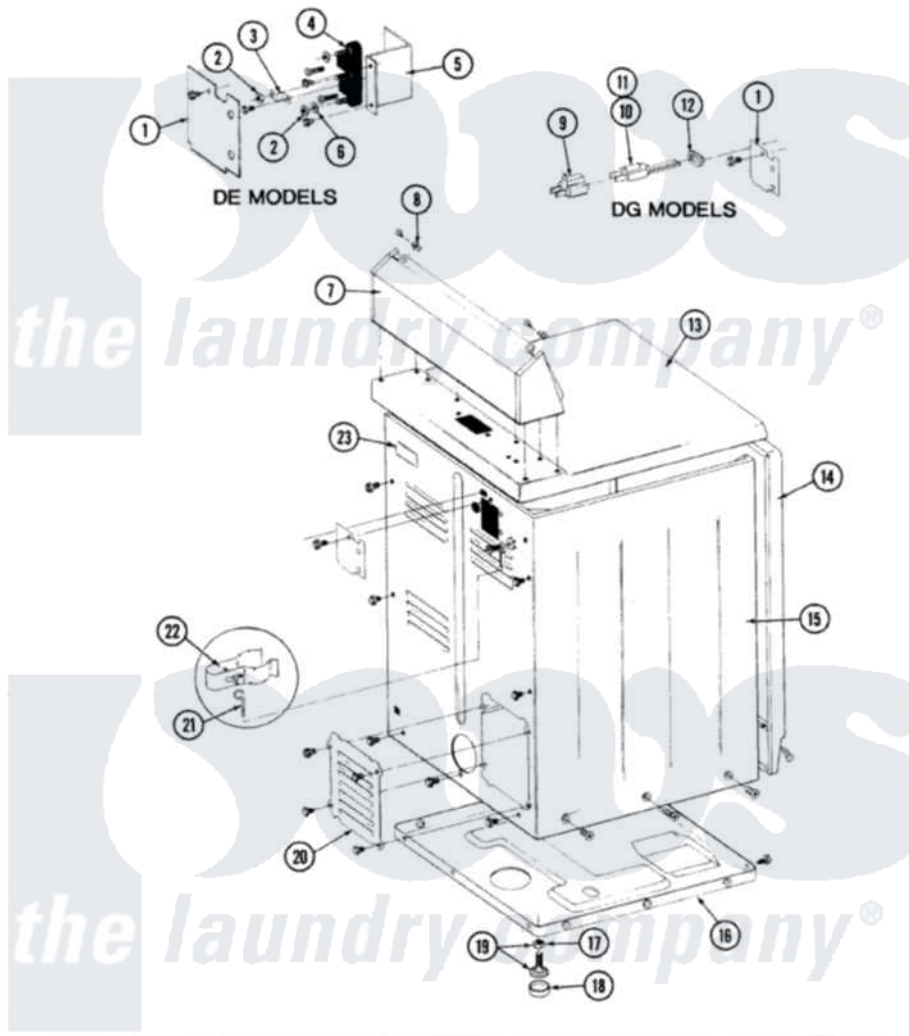

Maytag GDE9700 09 - REAR VIEW

SECTION: REAR VIEW
MODEL: DE-DG MODELS

Issue Date: 6/90

38

Maytag Residential Maytag GDE9700 Dryer Parts Parts Diagram 09 - REAR VIEW
Click on the part number to view part

Item	Original Part Number	Replaced By	Status	Part Description
1	Y312905		Not Available	COVER, TERMINAL
"	Y313561			Screw---NA
2	311484	112432		Nut
3	Y311423	489483		Screw 10-32 X 1/2
"	Y312184			Strap, Grounding
4	Y312209	W10001200		Screw
"	400008			Block, Terminal
5	Y312904			Bracket, Terminal Block
"	Y313561			Screw---NA
"	Y310632	1163839		Screw
6	Y311270			Washer, Terminal Block
7	305193M		Not Available	CONSOLE-HARVEST WHEAT
8	215075			Fastener, Control Panel To Console
11	305168	33002916		Power Cord, Canadian 240V
13	307104M		Not Available	TOP COVER ASSY
14	308000M		Not Available	FRONT PANEL ASSY

15	Y310632	1163839	Screw
"	Y313561		Screw---NA
"	307124M	Not Available	CABINET ASSY HVT WHEAT
16	Y303361	Not Available	BASE ASSY. (UPPER & LOWER)
17	Y052740	62739	Nut, Lock
18	Y314137		Foot, Rubber
19	Y305086		Adjustable Leg And Nut
20	Y312951	Not Available	ACCESS COVER, BACK
"	211294	90767	Screw, 8A X 3/8 HeX Washer Head Tapping
"	Y313559		Screw