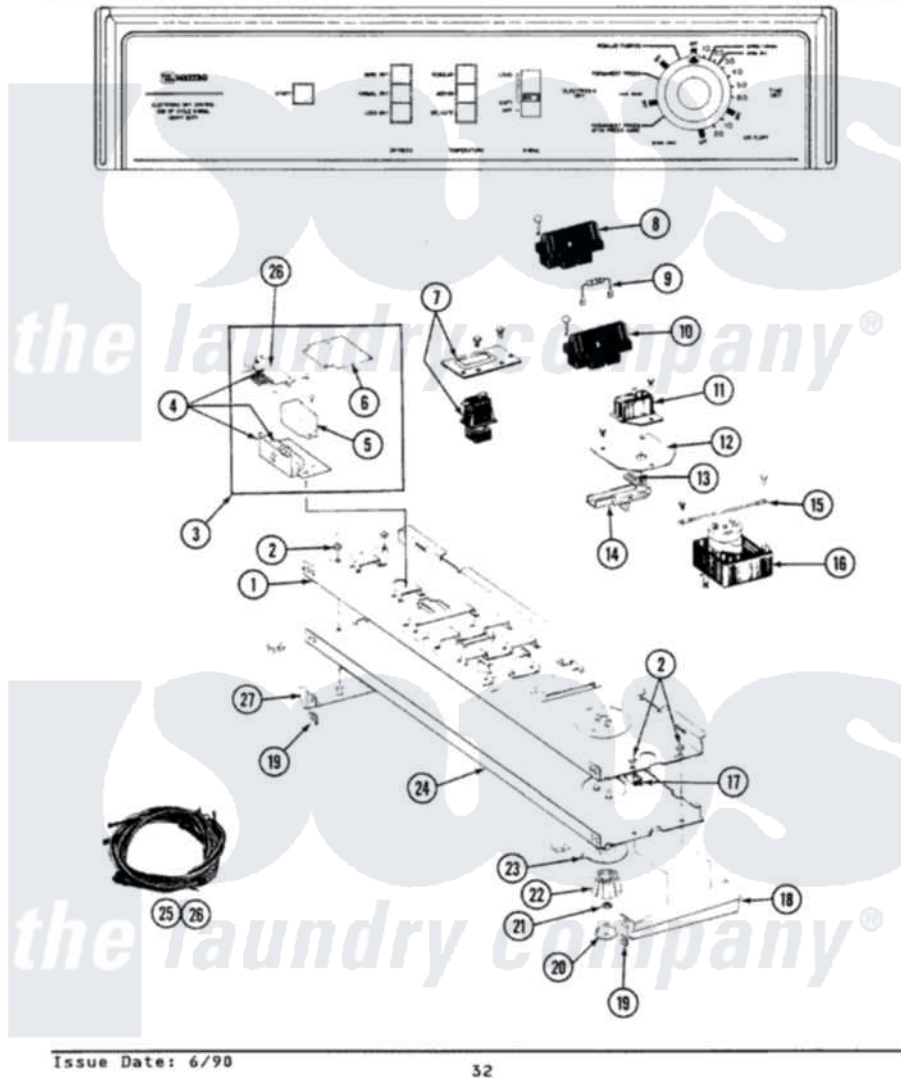

Maytag GDE9800 01 - CONTROL PANEL

SECTION: CONTROL PANEL
MODEL: DE-DG9800

Issue Date: 6/90

32

[Maytag Residential Maytag GDE9800 Dryer Parts](#) Parts Diagram 01 - CONTROL PANEL
Click on the part number to view part

Item	Original Part Number	Replaced By	Status	Part Description
1	314184			Back Up Plate
2	214872			Palnut, End Cap Note: Nut, Lamp Holder
3	307898		Not Available	ELECTRONIC CONTROL
"	211168	W10139210		Screw, 8-18 X 5/16
4	307897			Edge Board Connector
"	311863		Not Available	SCREW FOR CAUTION PLATE---NA
5	Y251119	3177991		Screw
"	307899			Relay
6	Y307896			Pc Board
7	307305			Switch Push To Start
"	211168	W10139210		Screw, 8-18 X 5/16
8	307304		Not Available	TEMP CONTROL SWITCH 3 BUTTON
"	213117	67006908		Screw, Ice Rack
9	306916			Resistor, Med Temp Elec

10	213117	67006908		Screw, Ice Rack
"	307304		Not Available	TEMP CONTROL SWITCH 3 BUTTON
11	Y305204		Not Available	BUZZER - ADJUSTABLE
"	211168	W10139210		Screw, 8-18 X 5/16
12	211168	W10139210		Screw, 8-18 X 5/16
"	314169	313610		Hndle-Door
13	314171		Not Available	PIVOT ARM FOR BUZZER
14	307364		Not Available	SLIDE ASSY
15	204807			Ground Wire, Supp. Pltte To Top Cover
"	211294	90767		Screw, 8A X 3/8 HeX Washer Head Tapping
16	Y307404			Timer
"	910708	488234		Screw 8-32 X 1/4
17	214897			Pad, Control Panel
18	210932			Screw, No.8 X 9/16 Ctsk Note: Screw, Inlet Duct
"	207216		Not Available	END CAP RH
19	214894			Fastener, End Cap
20	215821		Not Available	CAP, KNOB
21	312273			Nut, Control Knob
22	315041			Knob, Timer
23	315042			Dial Skirt
24	307321		Not Available	CONTROL PANEL
25	Y307269			Wire Harness
"	307256		Not Available	WIRE HARNESS
26	307422		Not Available	WIRE HARNESS
27	207215		Not Available	END CAP LH