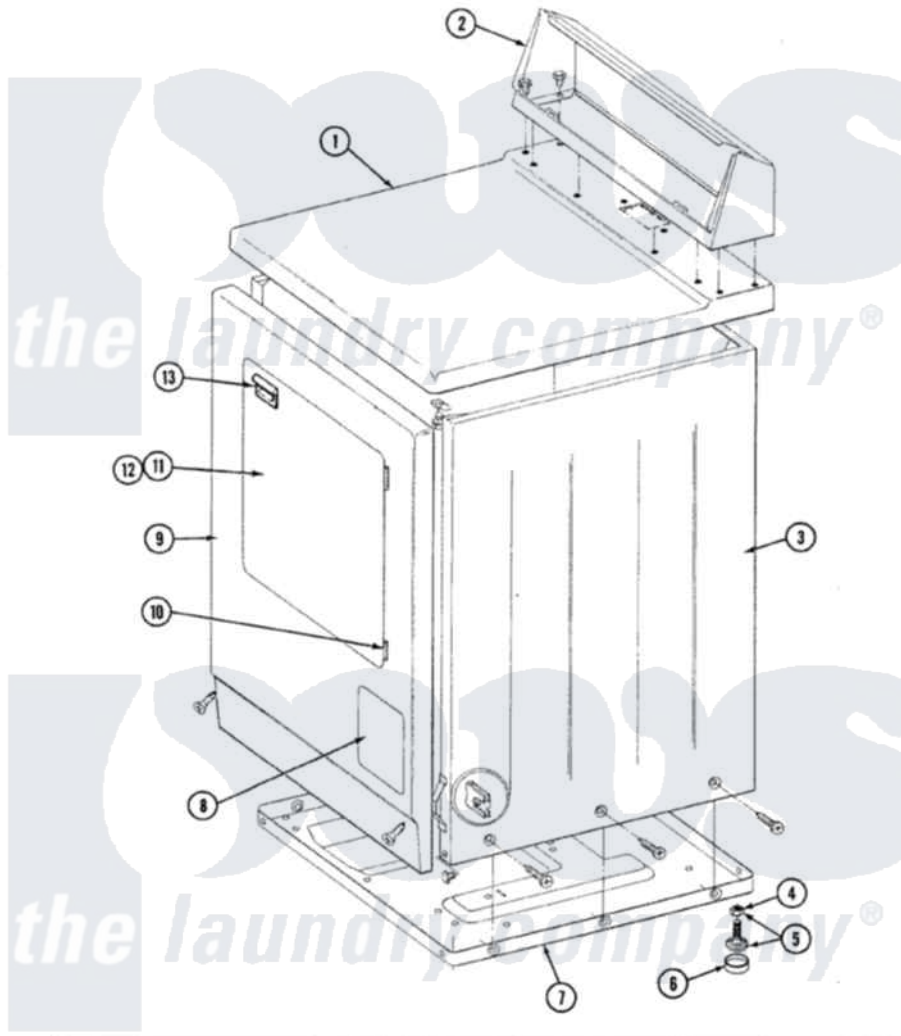

# Maytag GDE9800 03 - FRONT VIEW

SECTION: FRONT VIEW  
MODEL: DE-D6 MODELS

Issue Date: 6/90

56

Maytag [Residential Maytag GDE9800 Dryer Parts](#) Parts Diagram 03 - FRONT VIEW  
Click on the part number to view part

Item	Original Part Number	Replaced By	Status	Part Description
1	307104M		Not Available	TOP COVER ASSY
"	<a href="#">204445</a>			Screw And Fastener Assembly
2	<a href="#">Y313559</a>			Screw
"	305193M		Not Available	CONSOLE-HARVEST WHEAT
3	307124M		Not Available	CABINET ASSY HVT WHEAT
"	Y310632	<a href="#">1163839</a>		Screw
4	Y052740	<a href="#">62739</a>		Nut, Lock
5	<a href="#">Y305086</a>			Adjustable Leg And Nut
6	<a href="#">Y314137</a>			Foot, Rubber
7	Y303361		Not Available	BASE ASSY. (UPPER & LOWER)
9	308000M		Not Available	FRONT PANEL ASSY
10	307099	<a href="#">33001230</a>		Hinge, Door
11	307111M		Not Available	DOOR ASSY HVT WHEAT
12	314966M		Not Available	DOOR PANEL HVT WHEAT
13	314973		Not Available	HANDLE DOOR HVT WHEAT