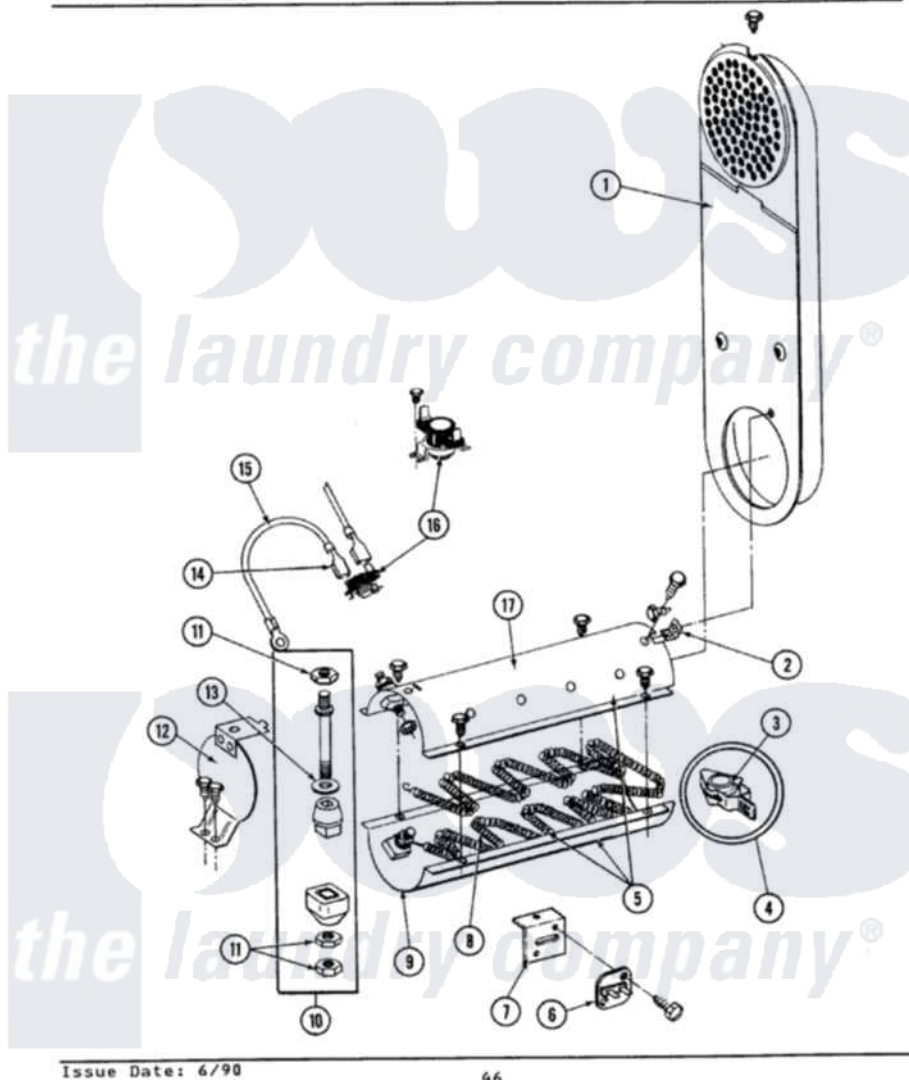

# Maytag GDE9800 05 - INLET DUCT\HEATER ASSY.

SECTION: INLET DUCT & HEATER ASSEMBLY  
 MODEL: DE MODELS

Issue Date: 6/90

46

Maytag [Residential Maytag GDE9800 Dryer Parts](#) Parts Diagram 05 - INLET DUCT\HEATER ASSY.  
 Click on the part number to view part

Item	Original Part Number	Replaced By	Status	Part Description
1	211294	<a href="#">90767</a>		Screw, 8A X 3/8 HeX Washer Head Tapping
"	307120		Not Available	INLET DUCT ASSY.
2	211294	<a href="#">90767</a>		Screw, 8A X 3/8 HeX Washer Head Tapping
"	<a href="#">Y312890</a>			Retainer, Heater Chamber
3	<a href="#">Y313270</a>			Insulator For Heater Elemen
4	<a href="#">Y303881</a>			Clip And Insulator Assembly
5	211294	<a href="#">90767</a>		Screw, 8A X 3/8 HeX Washer Head Tapping
"	<a href="#">Y303778</a>			Heater Assembly Complete
6	<a href="#">307473</a>			Fuse, Thermal
"	314848	<a href="#">W10116760</a>		Screw
7	315046			MOUNTING BRACKET
"	211294	<a href="#">90767</a>		Screw, 8A X 3/8 HeX Washer Head Tapping
8	<a href="#">Y313538</a>			Heater Element 240 Volt
9	<a href="#">Y313576</a>			Heater Chamber, Bottom

10	<a href="#">Y304596</a>		Terminal Insulator Assembly
11	311484	<a href="#">112432</a>	Nut
12	211294	<a href="#">90767</a>	Screw, 8A X 3/8 HeX Washer Head Tapping
"	304124		Not Available HEATER SHIELD
13	<a href="#">311093</a>		Washer, Terminal Connection
14	<a href="#">210745</a>		Wire Terminal
15	<a href="#">Y304693</a>		Jumper Wire
16	<a href="#">303396</a>		Thermostat, Hi-Limit
"	211294	<a href="#">90767</a>	Screw, 8A X 3/8 HeX Washer Head Tapping
"	<a href="#">303896</a>		Hi-Limit Thermostat-Canada
17	211294	<a href="#">90767</a>	Screw, 8A X 3/8 HeX Washer Head Tapping
"	Y313575		Not Available HEATER CHAMBER, TOP