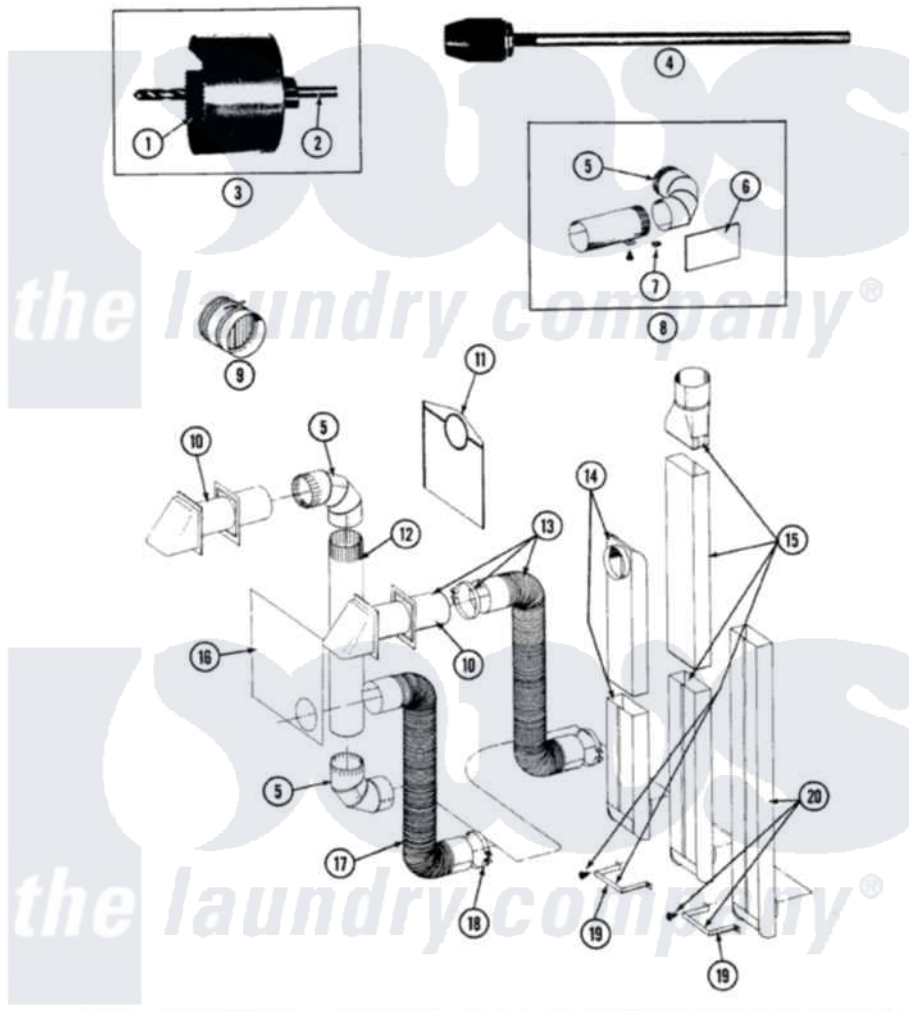

Maytag GDE9800 06 - INSTALLATION ACCESSORIES

SECTION: INSTALLATION ACCESSORIES
 MODEL: ALL MODELS

Issue Date: 6/90

54

Maytag Residential Maytag GDE9800 Dryer Parts Parts Diagram 06 - INSTALLATION ACCESSORIES
 Click on the part number to view part

Item	Original Part Number	Replaced By	Status	Part Description
1	038179		Not Available	BLADE, SAW
2	038180		Not Available	REPLACEMENT DRILL
3	038766		Not Available	HOLE SAW W/DRILL BIT
4	038767			Extension Chuck, Drill
5	Y059131			Elbow, Venting
6	312302			Insulation, Exhaust Duct Kit
7	213323			Fastener, Exhaust Duct Kit
8	Y304652			Exhaust Duct Kit
"	211294	90767		Screw, 8A X 3/8 HeX Washer Head Tapping
9	059146		Not Available	DAMPER, BACK DRAFT
10	Y059129	4396007RW		Vent Hood
11	311353		Not Available	BAG, LINT (DACRON)
12	Y059130			Pipe, Venting
13	Y059143			Flexible Vent Kit
14	Y059135			Vent Duct Assembly
15	059144		Not Available	RECTANGULAR VENT KIT

16	Y059134		PLATE, ALUM. WINDOW (15``X20``)
17	Y304353	4396010RP	6ft Scvent
18	Y304630		Clamp, Flexible Duct
19	313272		Bracket, Exhaust Deflector
"	211294	90767	Screw, 8A X 3/8 HeX Washer Head Tapping
20	303736	Not Available	EXHAUST DEFLECTOR KIT